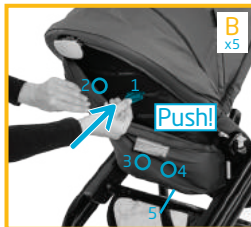

1.

Lila SP / Lila CP