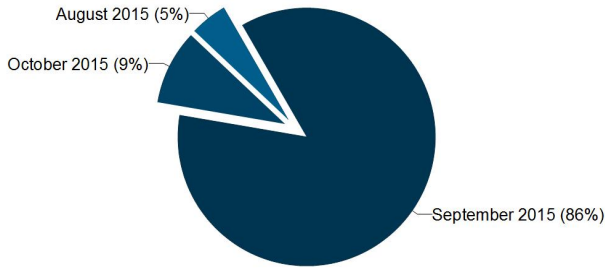

Daily Exposure

Monthly Accumulated Points From 01/06/2015 to 31/12/2015

Region 1 - Reading

0123452 - OPERATOR 03

Monthly Exposure

Daily Exposure

Monthly Accumulated Points From 01/06/2015 to 31/12/2015

Region 1 - Reading