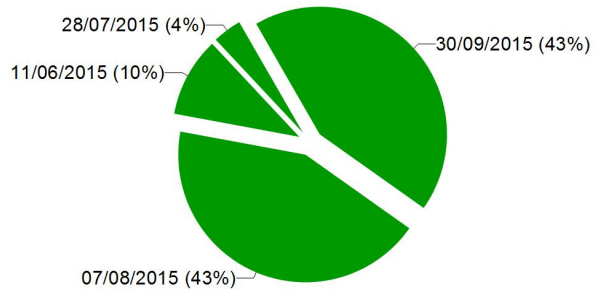

Region 2 - Liverpool

0123461 - OPERATOR 12

Monthly Exposure

Daily Exposure

Monthly Accumulated Points From 01/06/2015 to 31/12/2015

Region 2 - Liverpool

0123462 - OPERATOR 13

Monthly Exposure

Daily Exposure

Monthly Accumulated Points From 01/06/2015 to 31/12/2015

Region 2 - Liverpool

0123463 - OPERATOR 14

Monthly Exposure

Daily Exposure

Monthly Accumulated Points From 01/06/2015 to 31/12/2015

Region 2 - Manchester

0123464 - OPERATOR 15

Monthly Exposure

Daily Exposure

Monthly Accumulated Points From 01/06/2015 to 31/12/2015

Region 2 - Manchester

0123465 - OPERATOR 16

Monthly Exposure

Daily Exposure