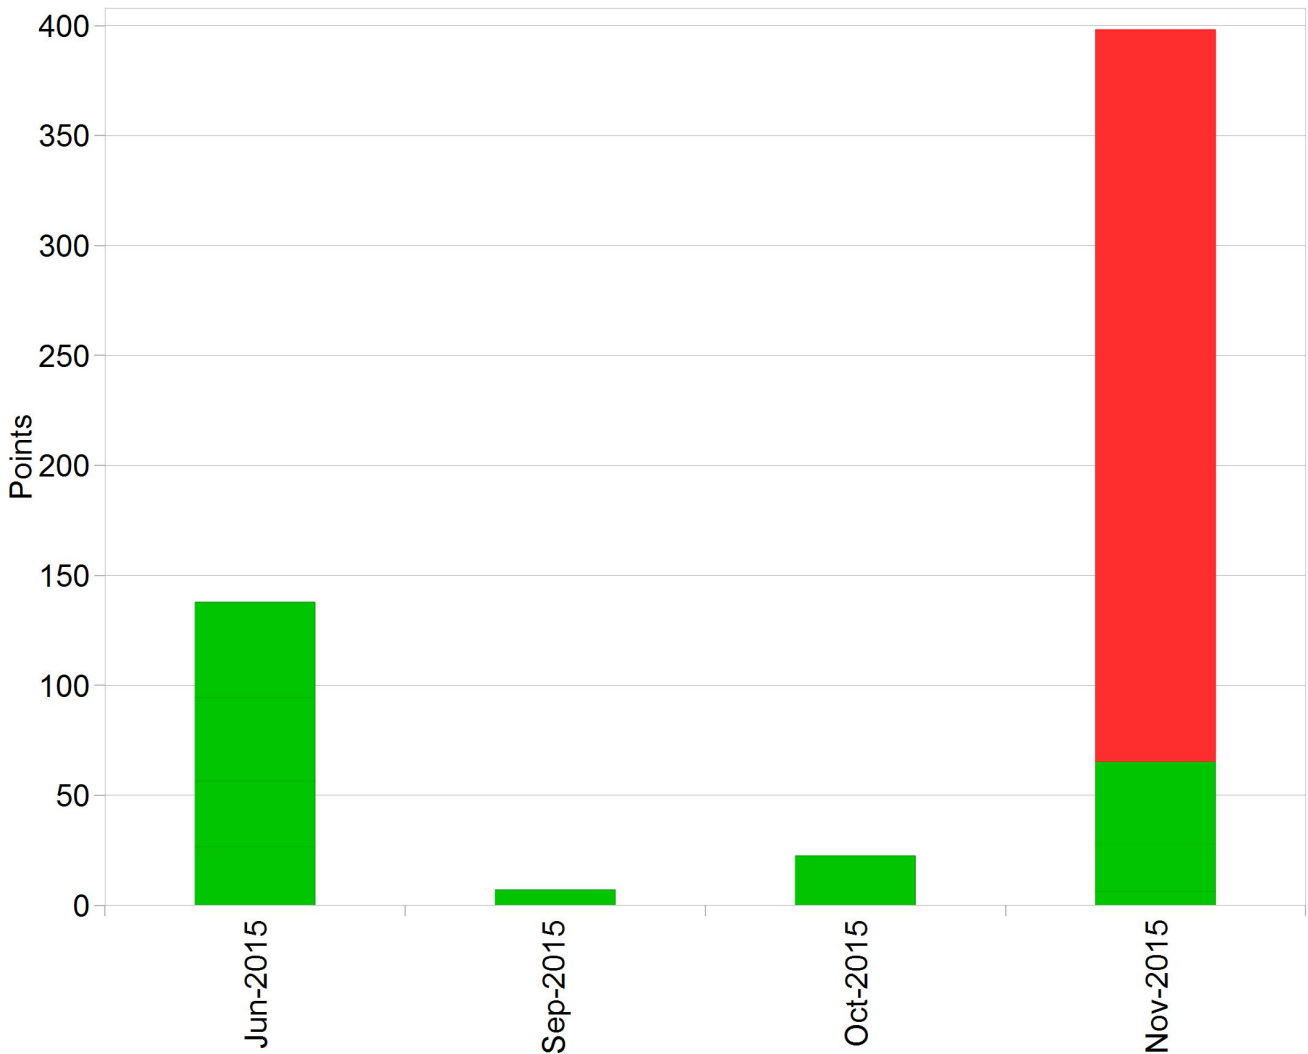

Monthly Accumulated Points From 01/06/2015 to 31/12/2015