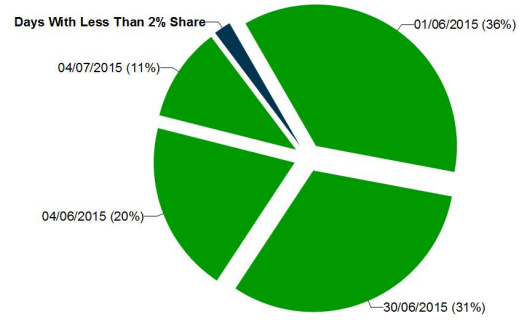

Monthly Accumulated Points From 01/06/2015 to 31/12/2015

Region 3 - Leeds

0123458 - OPERATOR 09

Monthly Exposure

Daily Exposure

Monthly Accumulated Points From 01/06/2015 to 31/12/2015

Region 3 - Leeds

0123459 - OPERATOR 10

Monthly Exposure

Daily Exposure

Monthly Accumulated Points From 01/06/2015 to 31/12/2015

Region 2 - Liverpool

0123460 - OPERATOR 11

Monthly Exposure

Daily Exposure

Monthly Accumulated Points From 01/06/2015 to 31/12/2015