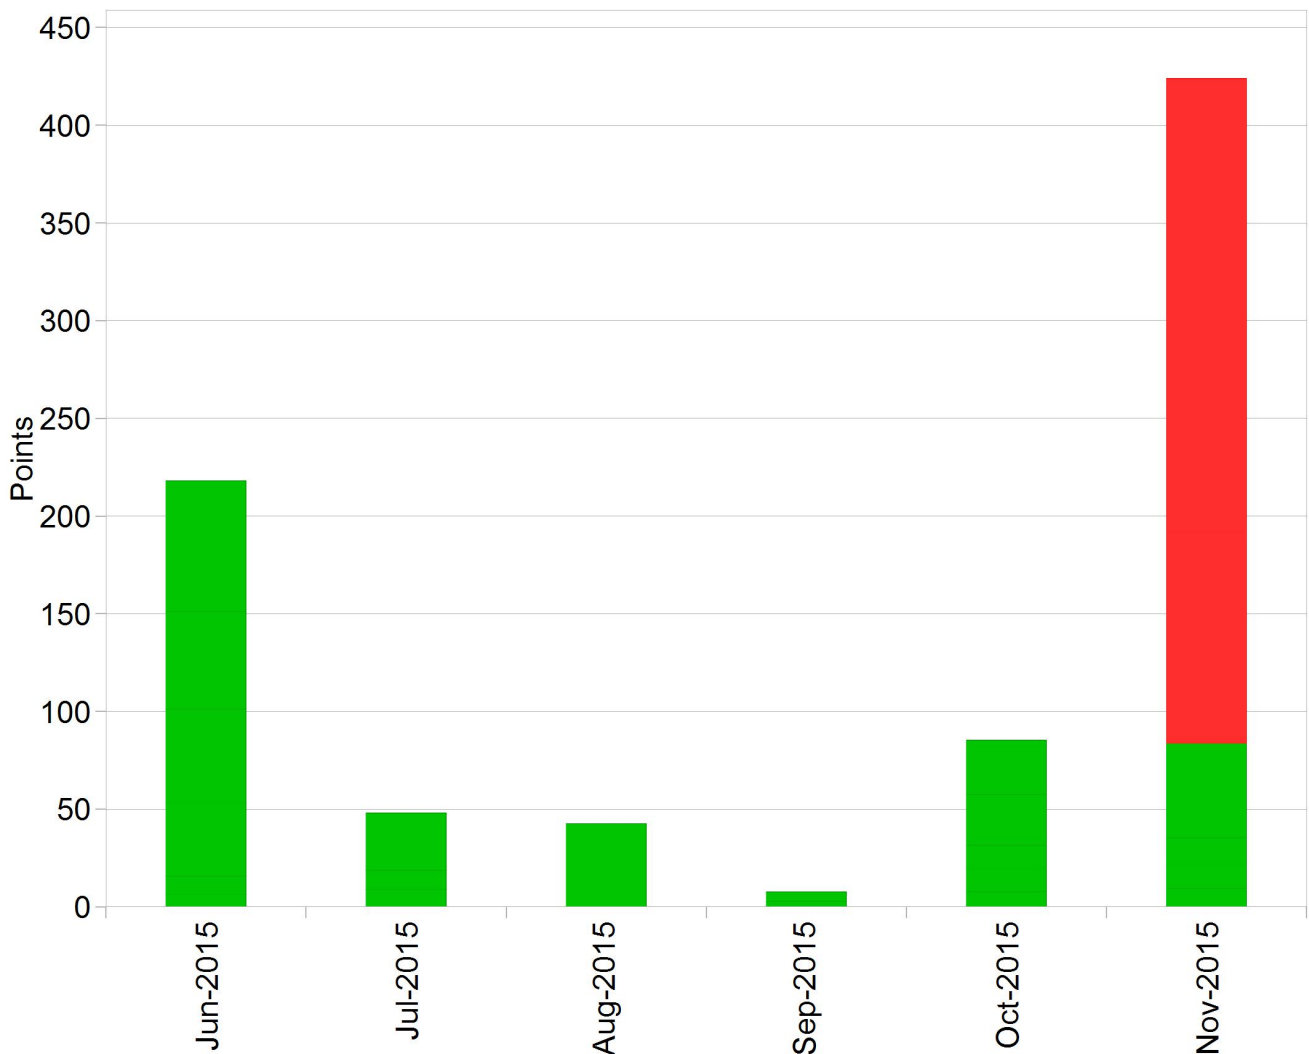

Monthly Exposure

Daily Exposure

Monthly Accumulated Points From 01/06/2015 to 31/12/2015

Region 2 - Liverpool

0123460 - OPERATOR 11

Monthly Exposure

Daily Exposure

Monthly Accumulated Points From 01/06/2015 to 31/12/2015

Region 2 - Liverpool

0123461 - OPERATOR 12

Monthly Exposure

Daily Exposure

Monthly Accumulated Points From 01/06/2015 to 31/12/2015

Region 2 - Liverpool

0123462 - OPERATOR 13

Monthly Exposure

Daily Exposure

Monthly Accumulated Points From 01/06/2015 to 31/12/2015

Region 2 - Liverpool

0123463 - OPERATOR 14

Monthly Exposure

Daily Exposure

Monthly Accumulated Points From 01/06/2015 to 31/12/2015

Region 2 - Manchester

0123464 - OPERATOR 15

Monthly Exposure

Daily Exposure

Monthly Accumulated Points From 01/06/2015 to 31/12/2015

Region 2 - Manchester

0123465 - OPERATOR 16

Monthly Exposure

Daily Exposure