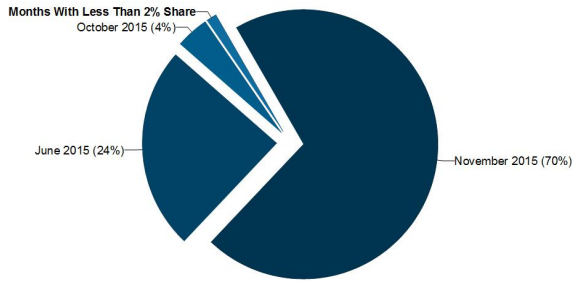

0123456 - OPERATOR 07

Monthly Exposure

Daily Exposure

Monthly Accumulated Points From 01/06/2015 to 31/12/2015

Region 3 - Leeds

0123457 - OPERATOR 08

Monthly Exposure

Daily Exposure