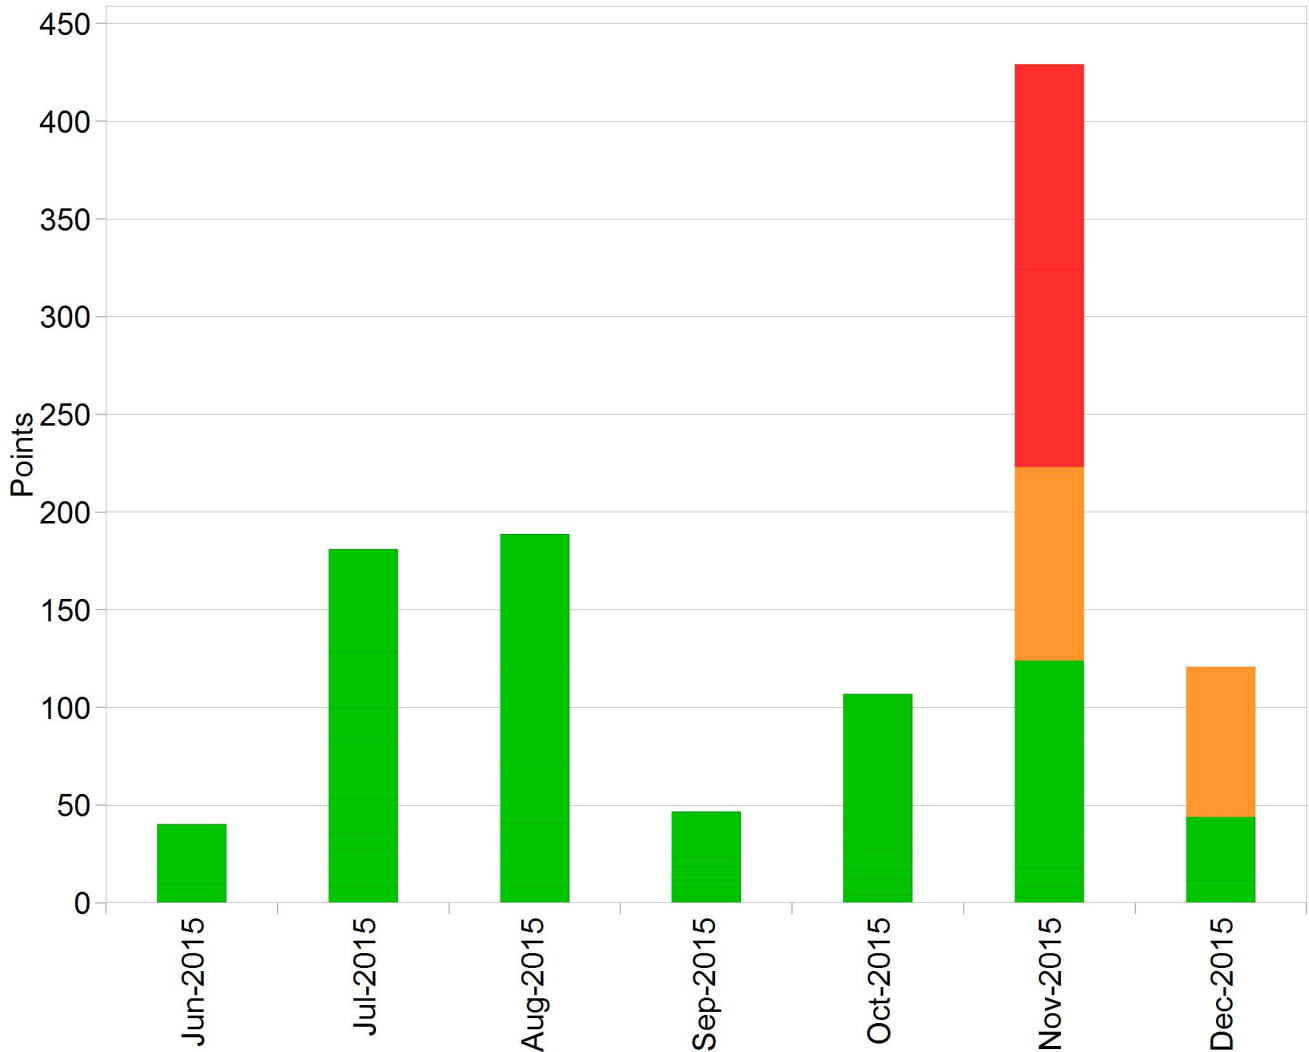

Region 1 - London

0123450 - OPERATOR 01

Monthly Exposure

Daily Exposure

Monthly Accumulated Points From 01/06/2015 to 31/12/2015

Region 1 - London

0123451 - OPERATOR 02

Monthly Exposure

Daily Exposure

Monthly Accumulated Points From 01/06/2015 to 31/12/2015

Region 1 - Reading

0123452 - OPERATOR 03

Monthly Exposure

Daily Exposure

Monthly Accumulated Points From 01/06/2015 to 31/12/2015

Region 1 - Reading

0123453 - OPERATOR 04

Monthly Exposure

Daily Exposure

Monthly Accumulated Points From 01/06/2015 to 31/12/2015

Region 3 - Sheffield

0123454 - OPERATOR 05

Monthly Exposure

Daily Exposure

Monthly Accumulated Points From 01/06/2015 to 31/12/2015

Region 2 - Manchester

0123466 - OPERATOR 17

Monthly Exposure

Daily Exposure

Monthly Accumulated Points From 01/06/2015 to 31/12/2015