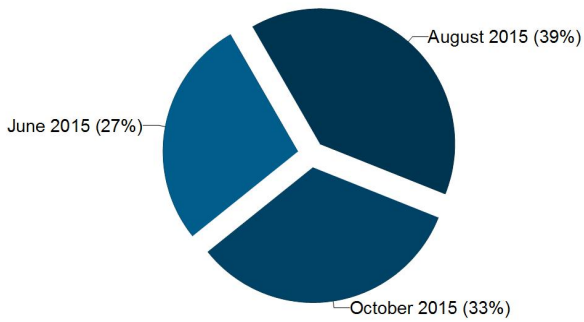

Region 1 - London

0123450 - OPERATOR 01

Monthly Exposure

Daily Exposure

Monthly Accumulated Points From 01/06/2015 to 31/12/2015

Region 1 - London

0123451 - OPERATOR 02

Monthly Exposure