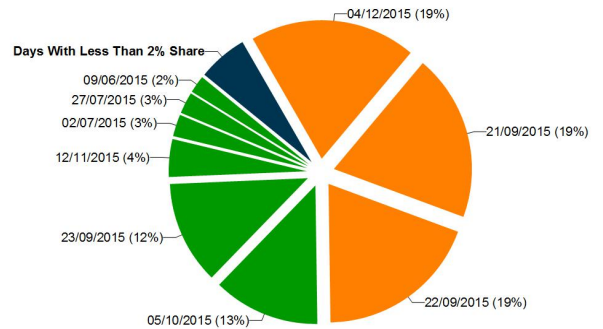

Monthly Accumulated Points From 01/06/2015 to 31/12/2015

Region 3 - Sheffield

0123455 - OPERATOR 06

Monthly Exposure

Daily Exposure

Monthly Accumulated Points From 01/06/2015 to 31/12/2015

Region 3 - Sheffield