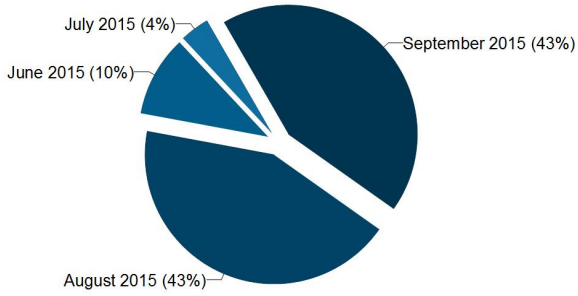

Region 2 - Liverpool

0123461 - OPERATOR 12

Monthly Exposure

Daily Exposure

Monthly Accumulated Points From 01/06/2015 to 31/12/2015

Region 2 - Liverpool

0123462 - OPERATOR 13

Monthly Exposure

Daily Exposure

Monthly Accumulated Points From 01/06/2015 to 31/12/2015

Region 2 - Liverpool

0123463 - OPERATOR 14

Monthly Exposure

Daily Exposure

Monthly Accumulated Points From 01/06/2015 to 31/12/2015

Region 2 - Manchester

0123464 - OPERATOR 15

Monthly Exposure

Daily Exposure

Monthly Accumulated Points From 01/06/2015 to 31/12/2015

Region 2 - Manchester

0123465 - OPERATOR 16

Monthly Exposure

Daily Exposure