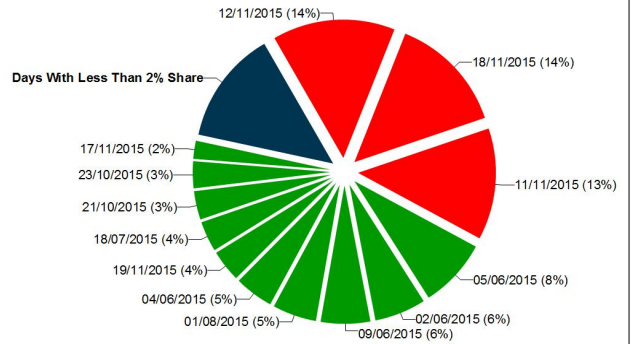

Monthly Exposure

Daily Exposure

Monthly Accumulated Points From 01/06/2015 to 31/12/2015

Region 2 - Liverpool

0123460 - OPERATOR 11

Monthly Exposure

Daily Exposure

Monthly Accumulated Points From 01/06/2015 to 31/12/2015

Region 2 - Liverpool

0123461 - OPERATOR 12

Monthly Exposure

Daily Exposure

Monthly Accumulated Points From 01/06/2015 to 31/12/2015

Region 2 - Liverpool

0123462 - OPERATOR 13

Monthly Exposure

Daily Exposure

Monthly Accumulated Points From 01/06/2015 to 31/12/2015

Region 2 - Liverpool

0123463 - OPERATOR 14

Monthly Exposure

Daily Exposure

Monthly Accumulated Points From 01/06/2015 to 31/12/2015

Region 2 - Manchester