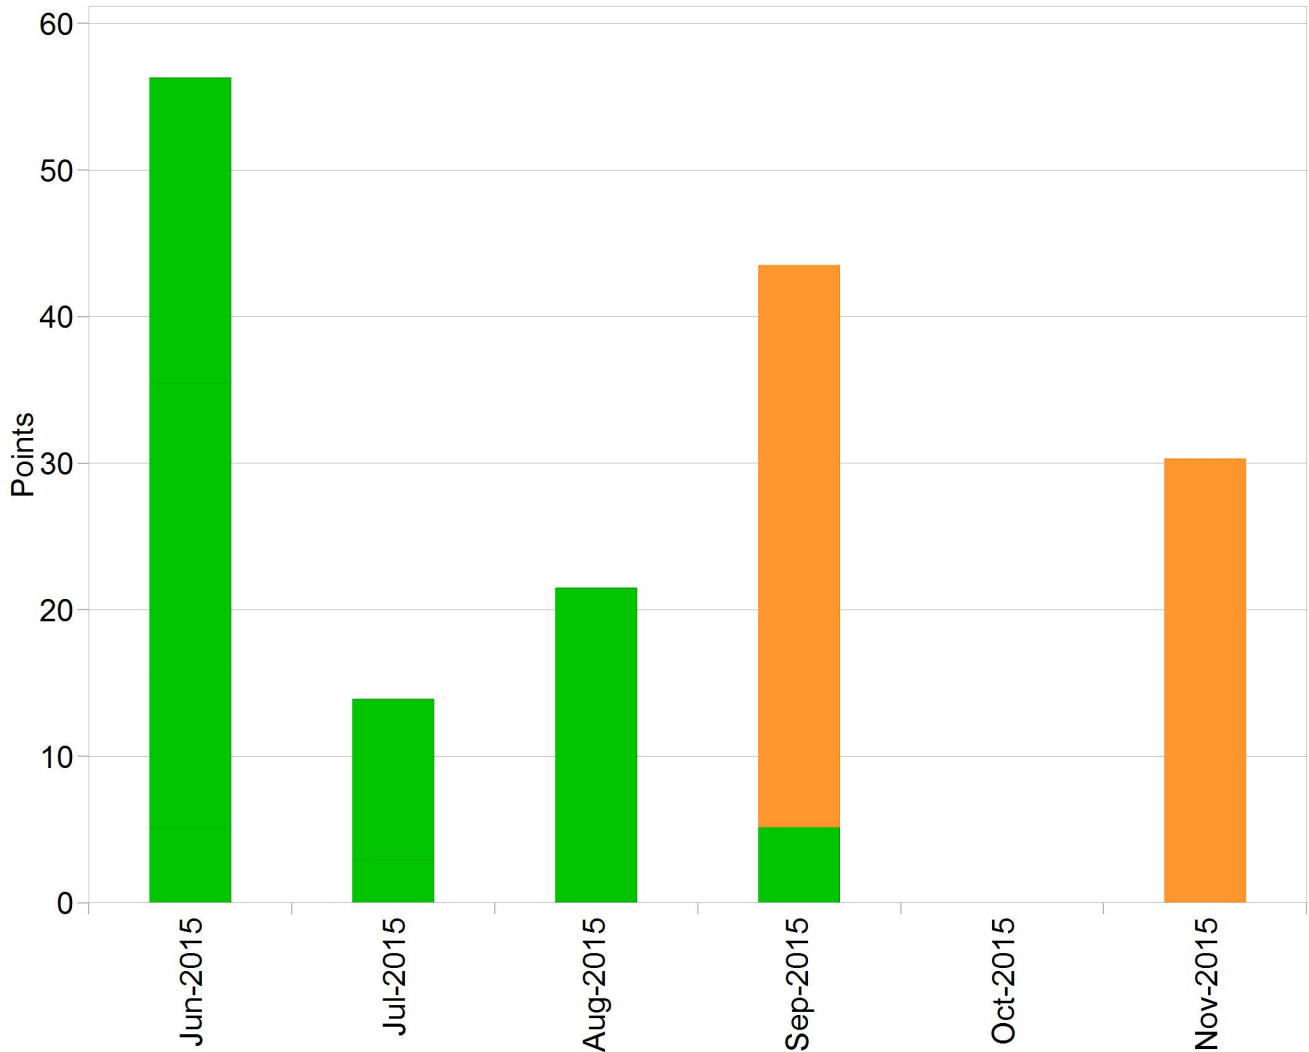

0123453 - OPERATOR 04

Monthly Exposure

Daily Exposure

Monthly Accumulated Points From 01/06/2015 to 31/12/2015

Region 3 - Sheffield

0123454 - OPERATOR 05

Monthly Exposure

Daily Exposure

Monthly Accumulated Points From 01/06/2015 to 31/12/2015

Region 3 - Sheffield

0123455 - OPERATOR 06

Monthly Exposure

Daily Exposure

Monthly Accumulated Points From 01/06/2015 to 31/12/2015

Region 3 - Sheffield

Monthly Exposure

Daily Exposure

Monthly Accumulated Points From 01/06/2015 to 31/12/2015

Region 2 - Liverpool

0123460 - OPERATOR 11

Monthly Exposure

Daily Exposure

Monthly Accumulated Points From 01/06/2015 to 31/12/2015