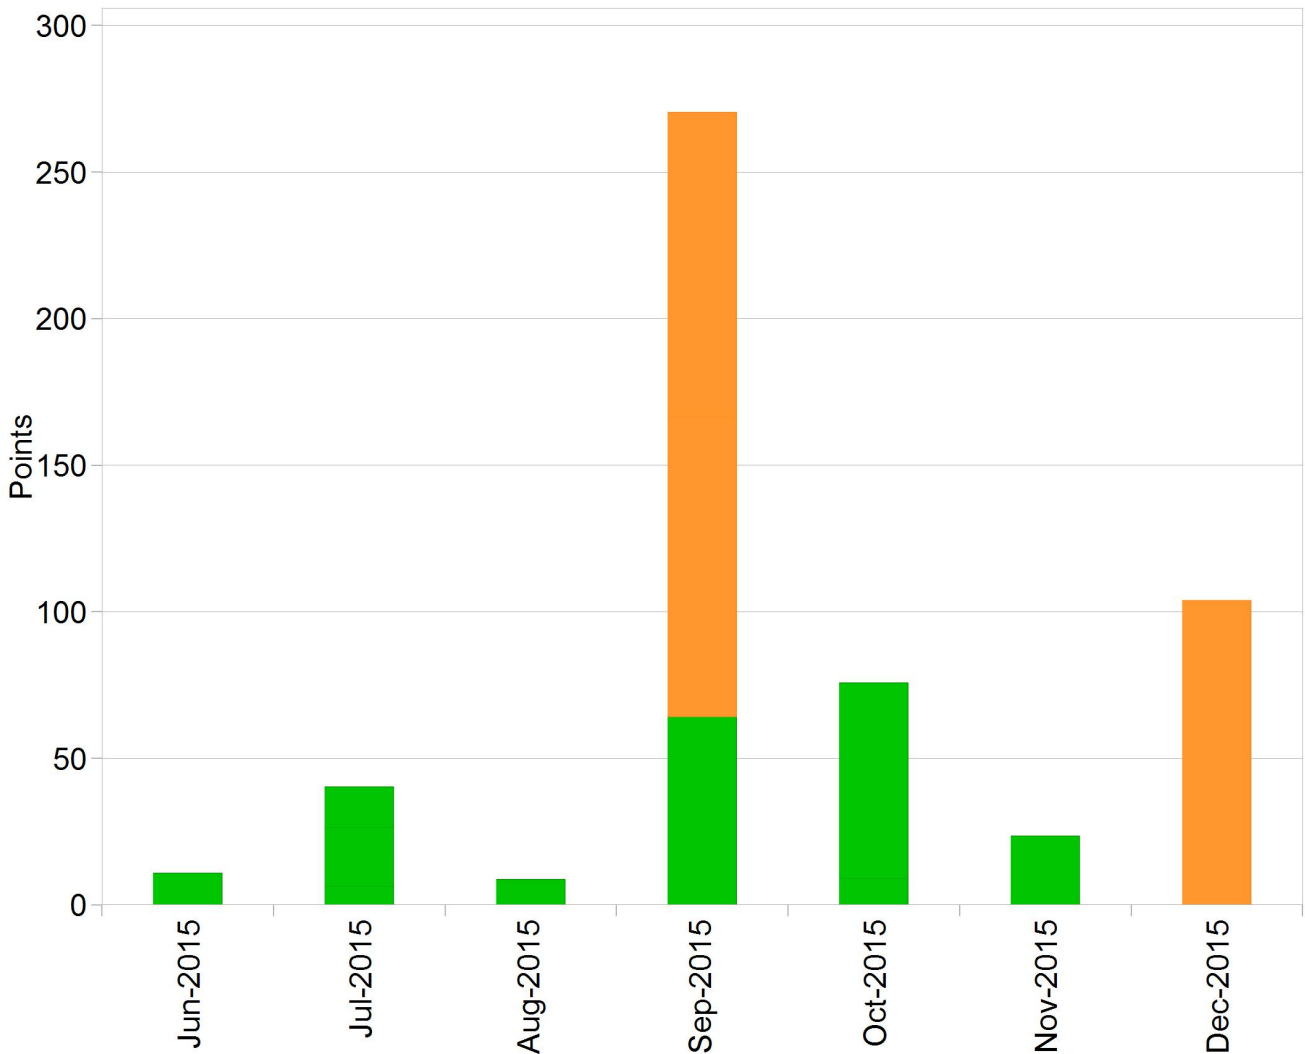

Monthly Accumulated Points From 01/06/2015 to 31/12/2015

Region 3 - Sheffield

0123455 - OPERATOR 06

Monthly Exposure

Daily Exposure

Monthly Accumulated Points From 01/06/2015 to 31/12/2015

Region 3 - Sheffield

0123456 - OPERATOR 07

Monthly Exposure

Daily Exposure

Monthly Accumulated Points From 01/06/2015 to 31/12/2015

Region 3 - Leeds

0123457 - OPERATOR 08

Monthly Exposure

Daily Exposure

Monthly Exposure

Daily Exposure

Monthly Accumulated Points From 01/06/2015 to 31/12/2015

Region 2 - Liverpool

0123460 - OPERATOR 11

Monthly Exposure

Daily Exposure

Monthly Accumulated Points From 01/06/2015 to 31/12/2015

Daily Exposure

Monthly Accumulated Points From 01/06/2015 to 31/12/2015

Region 2 - Liverpool

0123463 - OPERATOR 14

Monthly Exposure

Daily Exposure

Monthly Accumulated Points From 01/06/2015 to 31/12/2015

Region 2 - Manchester