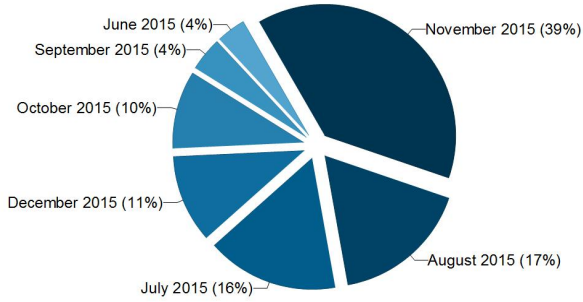

Region 1 - London

0123450 - OPERATOR 01

Monthly Exposure

Daily Exposure

Monthly Accumulated Points From 01/06/2015 to 31/12/2015

Region 1 - London

0123451 - OPERATOR 02

Monthly Exposure