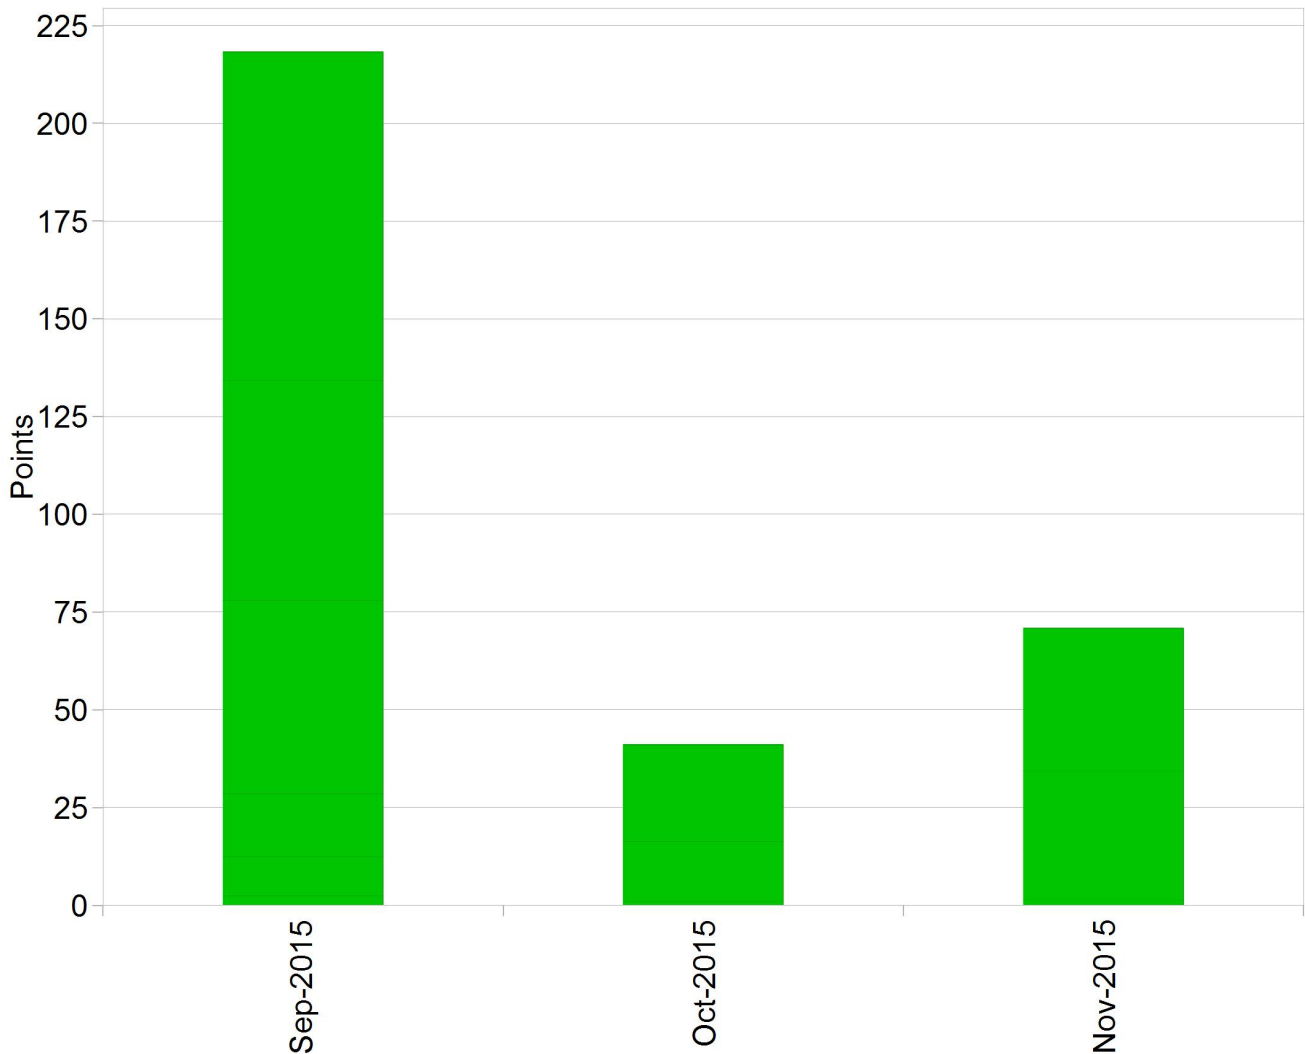

Monthly Accumulated Points From 01/06/2015 to 31/12/2015

Region 3 - Sheffield

0123455 - OPERATOR 06

Monthly Exposure

Daily Exposure

Monthly Accumulated Points From 01/06/2015 to 31/12/2015

Region 3 - Sheffield

0123456 - OPERATOR 07

Monthly Exposure

Daily Exposure

Monthly Accumulated Points From 01/06/2015 to 31/12/2015

Region 3 - Leeds

0123457 - OPERATOR 08

Monthly Exposure

Daily Exposure

Monthly Exposure

Daily Exposure

Monthly Accumulated Points From 01/06/2015 to 31/12/2015

Region 2 - Liverpool

0123460 - OPERATOR 11

Monthly Exposure

Daily Exposure

Monthly Accumulated Points From 01/06/2015 to 31/12/2015

Region 2 - Liverpool

0123461 - OPERATOR 12

Monthly Exposure

Daily Exposure

Monthly Accumulated Points From 01/06/2015 to 31/12/2015

Region 2 - Liverpool

0123462 - OPERATOR 13

Monthly Exposure