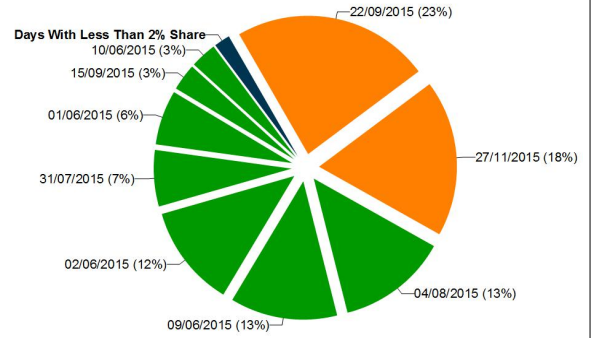

Daily Exposure