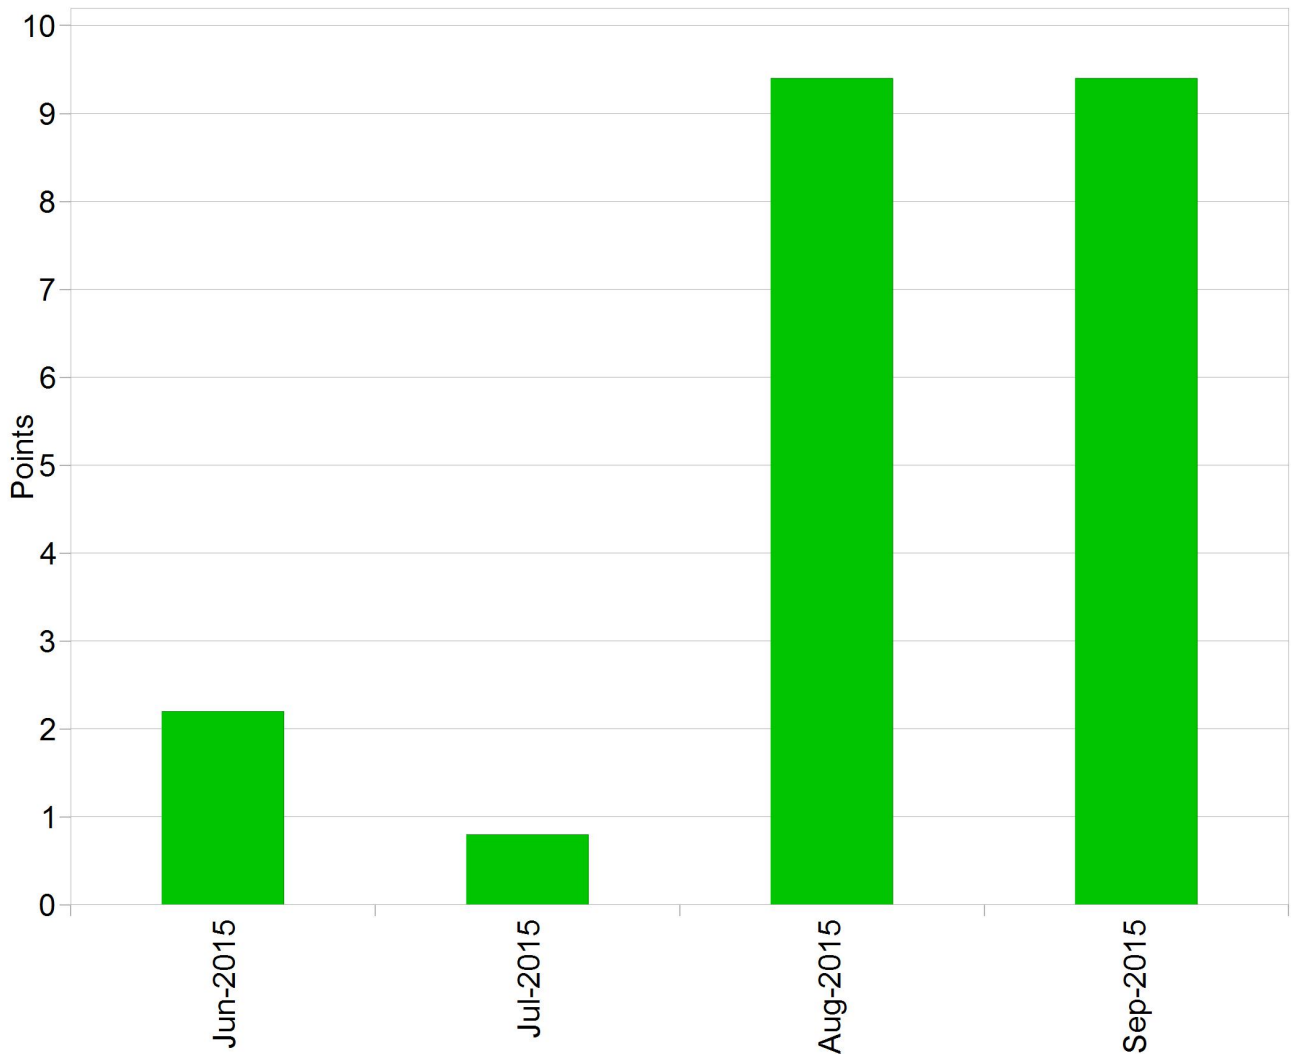

Region 2 - Liverpool

0123461 - OPERATOR 12

Monthly Exposure

Daily Exposure

Monthly Accumulated Points From 01/06/2015 to 31/12/2015

Region 2 - Liverpool

0123462 - OPERATOR 13

Monthly Exposure

Daily Exposure

Monthly Accumulated Points From 01/06/2015 to 31/12/2015

Region 2 - Liverpool

0123463 - OPERATOR 14

Monthly Exposure

Daily Exposure

Monthly Accumulated Points From 01/06/2015 to 31/12/2015

Region 2 - Manchester

0123464 - OPERATOR 15

Monthly Exposure

Daily Exposure

Monthly Accumulated Points From 01/06/2015 to 31/12/2015

Region 2 - Manchester

0123465 - OPERATOR 16

Monthly Exposure

Daily Exposure

Monthly Accumulated Points From 01/06/2015 to 31/12/2015

Region 2 - Manchester

0123466 - OPERATOR 17

Monthly Exposure

Daily Exposure

Monthly Accumulated Points From 01/06/2015 to 31/12/2015