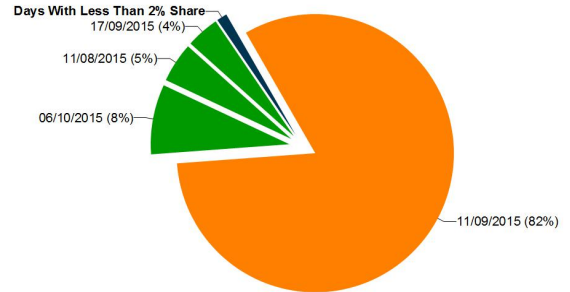

Daily Exposure

Monthly Accumulated Points From 01/06/2015 to 31/12/2015

Region 1 - Reading

0123452 - OPERATOR 03

Monthly Exposure

Daily Exposure

Monthly Accumulated Points From 01/06/2015 to 31/12/2015

Region 1 - Reading