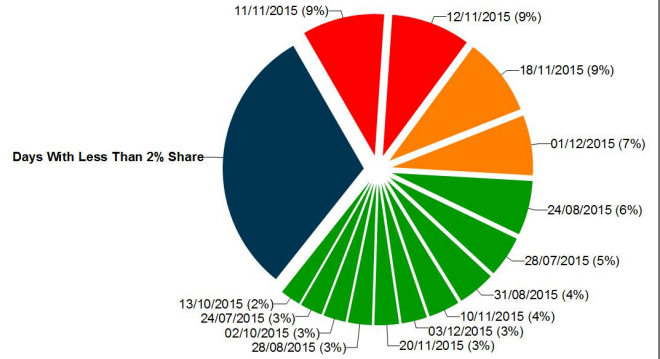

Region 1 - London

0123450 - OPERATOR 01

Monthly Exposure

Daily Exposure

Monthly Accumulated Points From 01/06/2015 to 31/12/2015

Region 1 - London

0123451 - OPERATOR 02

Monthly Exposure

Daily Exposure

Monthly Accumulated Points From 01/06/2015 to 31/12/2015

Region 1 - Reading

0123452 - OPERATOR 03

Monthly Exposure

Daily Exposure

Monthly Accumulated Points From 01/06/2015 to 31/12/2015

Region 1 - Reading