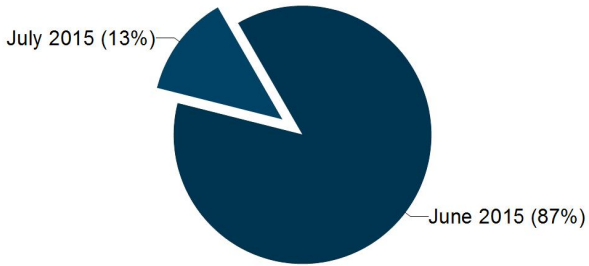

Region 3 - Leeds

0123458 - OPERATOR 09

Monthly Exposure