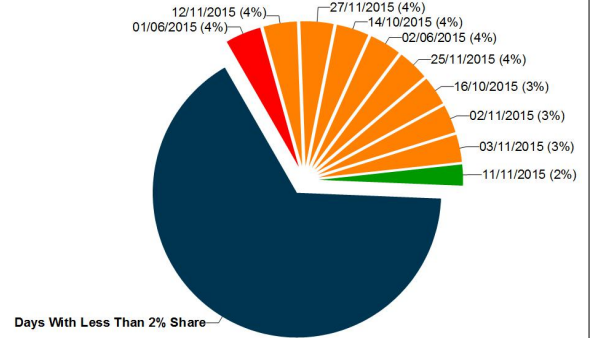

Monthly Exposure

Daily Exposure

Monthly Accumulated Points From 01/06/2015 to 31/12/2015

Region 2 - Liverpool

0123460 - OPERATOR 11

Monthly Exposure

Daily Exposure

Monthly Accumulated Points From 01/06/2015 to 31/12/2015

Region 2 - Liverpool

0123461 - OPERATOR 12

Monthly Exposure

Daily Exposure

Monthly Accumulated Points From 01/06/2015 to 31/12/2015

Region 2 - Liverpool

0123462 - OPERATOR 13

Monthly Exposure

Daily Exposure

Monthly Accumulated Points From 01/06/2015 to 31/12/2015

Region 2 - Liverpool

0123463 - OPERATOR 14

Monthly Exposure

Daily Exposure

Monthly Accumulated Points From 01/06/2015 to 31/12/2015

Region 2 - Manchester