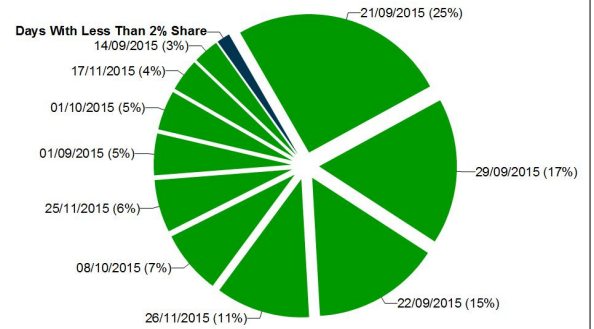

Daily Exposure