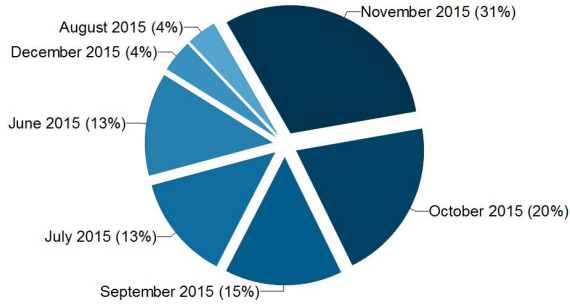

Monthly Exposure

Daily Exposure

Monthly Accumulated Points From 01/06/2015 to 31/12/2015

Region 2 - Liverpool

0123460 - OPERATOR 11

Monthly Exposure

Daily Exposure

Monthly Accumulated Points From 01/06/2015 to 31/12/2015

Region 2 - Liverpool

0123461 - OPERATOR 12

Monthly Exposure

Daily Exposure

Monthly Accumulated Points From 01/06/2015 to 31/12/2015

Region 2 - Liverpool

0123462 - OPERATOR 13

Monthly Exposure

Daily Exposure

Monthly Accumulated Points From 01/06/2015 to 31/12/2015

Region 2 - Liverpool

0123463 - OPERATOR 14

Monthly Exposure

Daily Exposure

Monthly Accumulated Points From 01/06/2015 to 31/12/2015

Region 2 - Manchester