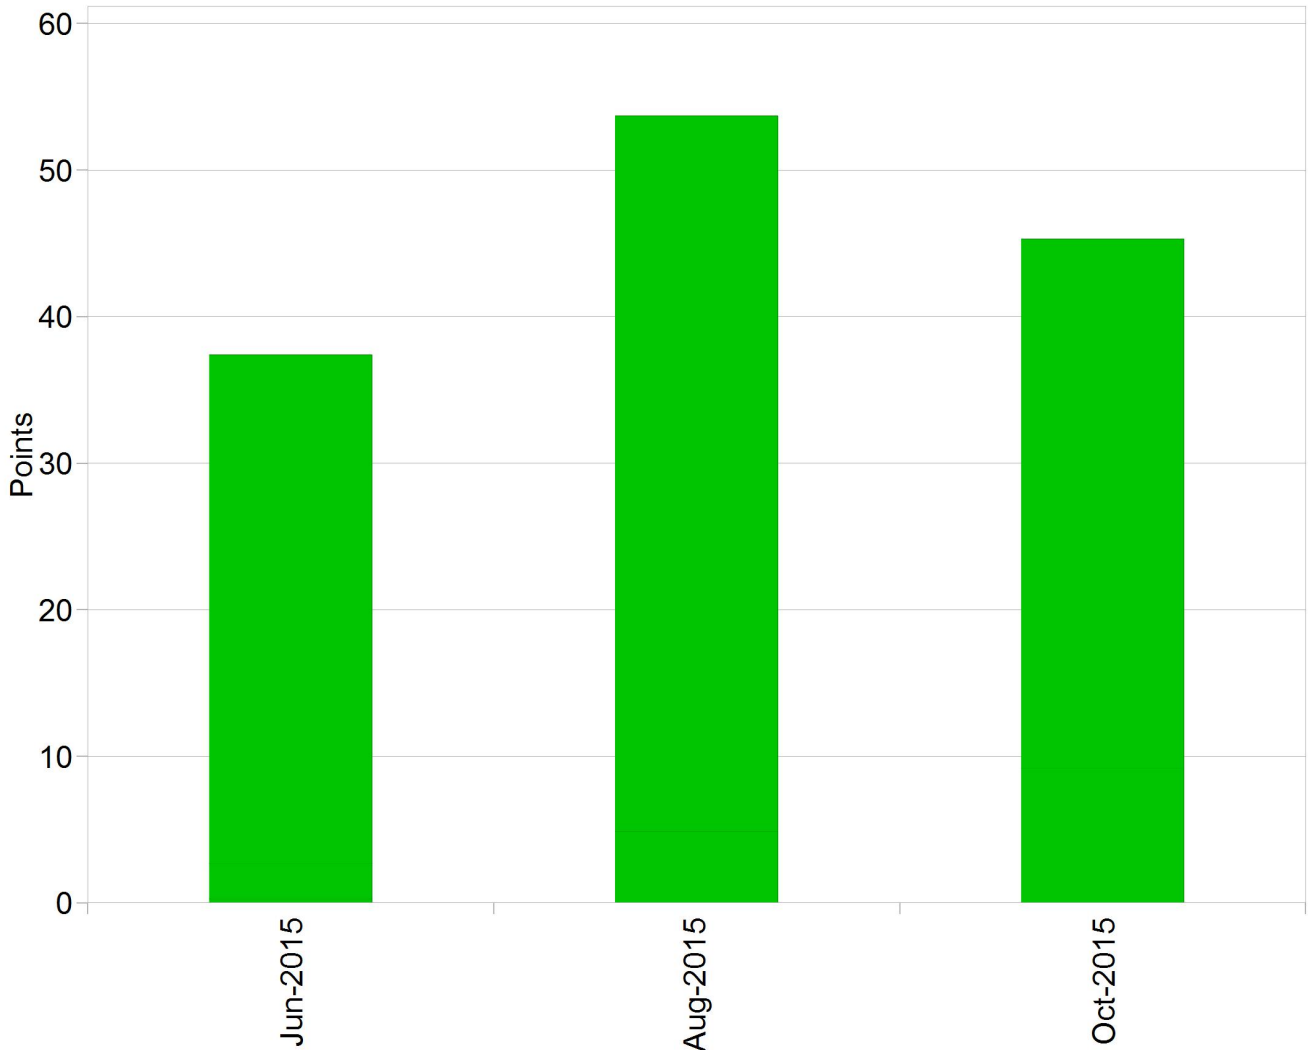

Region 1 - London

0123450 - OPERATOR 01

Monthly Exposure

Daily Exposure

Monthly Accumulated Points From 01/06/2015 to 31/12/2015

Region 1 - London

0123451 - OPERATOR 02

Monthly Exposure

Daily Exposure

Monthly Accumulated Points From 01/06/2015 to 31/12/2015

Region 1 - Reading

0123452 - OPERATOR 03

Monthly Exposure

Daily Exposure

Monthly Accumulated Points From 01/06/2015 to 31/12/2015

Region 1 - Reading

0123453 - OPERATOR 04

Monthly Exposure

Daily Exposure

Monthly Accumulated Points From 01/06/2015 to 31/12/2015

Region 3 - Sheffield

0123454 - OPERATOR 05

Monthly Exposure

Daily Exposure