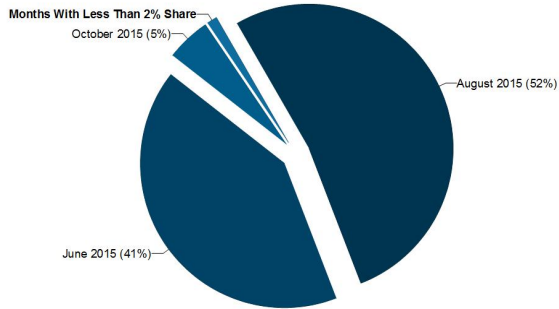

0123453 - OPERATOR 04

Monthly Exposure

Daily Exposure

Monthly Accumulated Points From 01/06/2015 to 31/12/2015

Region 3 - Sheffield

0123454 - OPERATOR 05

Monthly Exposure

Daily Exposure