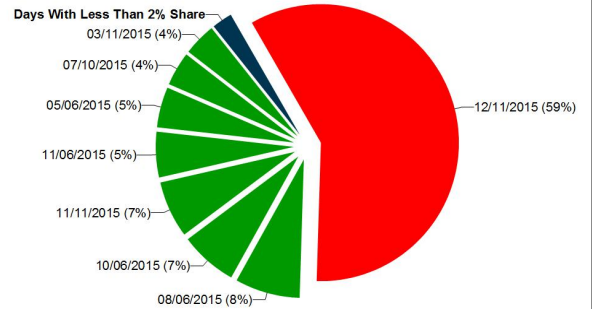

0123456 - OPERATOR 07

Monthly Exposure

Daily Exposure

Monthly Accumulated Points From 01/06/2015 to 31/12/2015

Region 3 - Leeds

0123457 - OPERATOR 08

Monthly Exposure

Daily Exposure