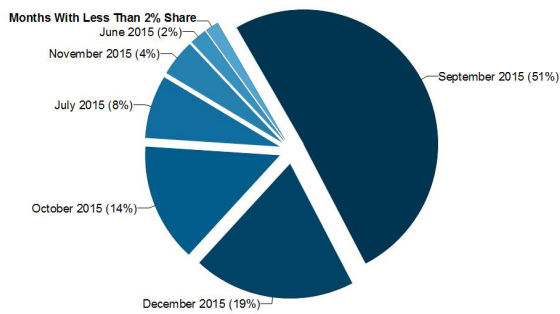

Region 3 - Sheffield

0123455 - OPERATOR 06

Monthly Exposure