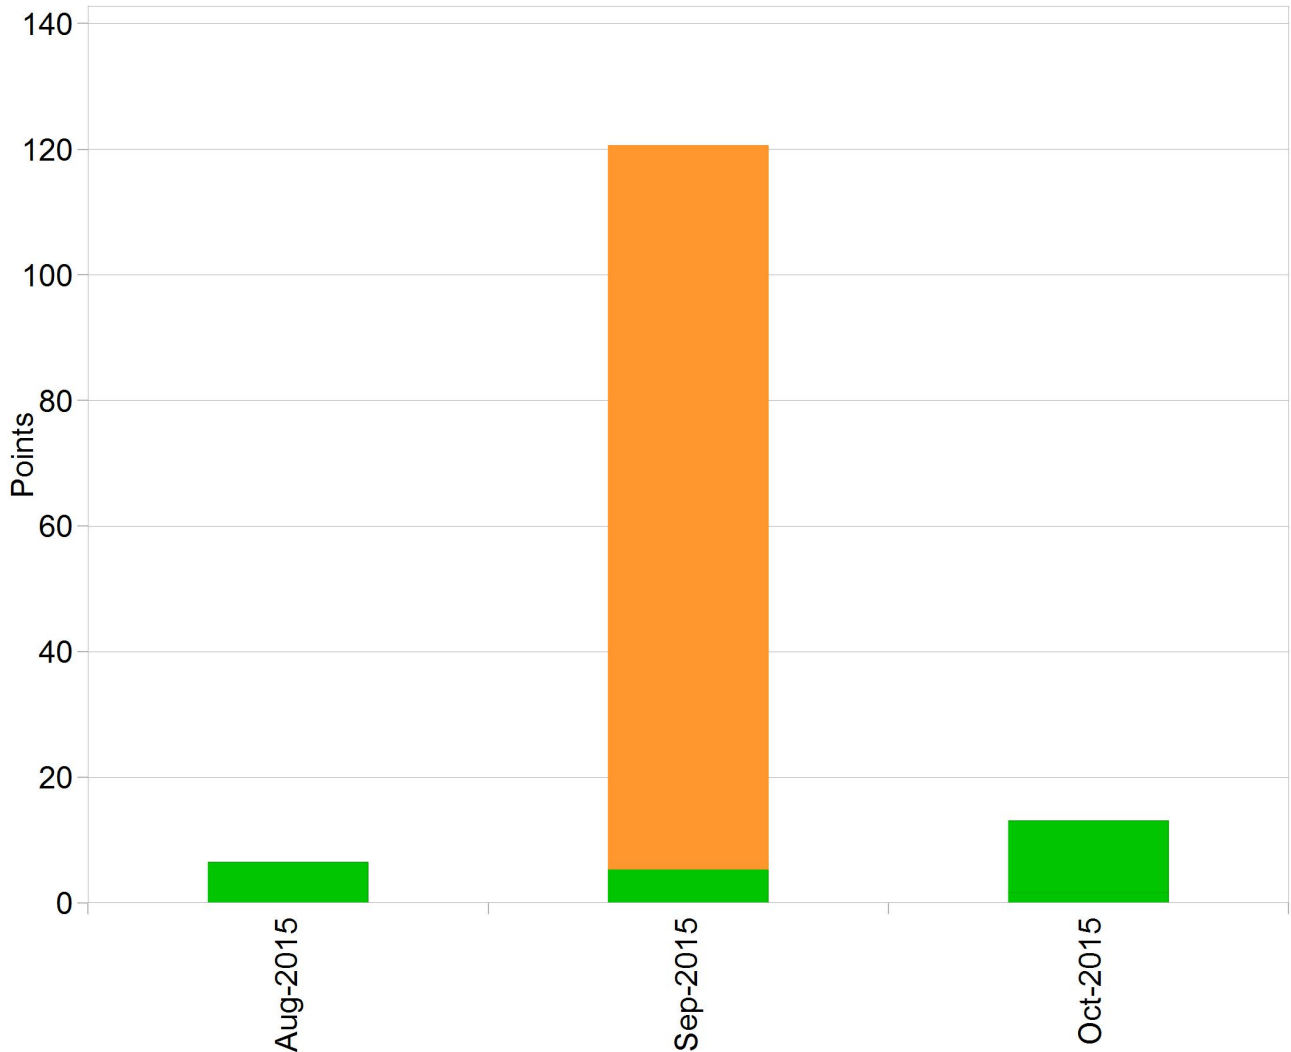

Daily Exposure

Monthly Accumulated Points From 01/06/2015 to 31/12/2015

Region 1 - Reading

0123452 - OPERATOR 03

Monthly Exposure

Daily Exposure

Monthly Accumulated Points From 01/06/2015 to 31/12/2015

Region 1 - Reading

0123453 - OPERATOR 04

Monthly Exposure

Daily Exposure

Monthly Accumulated Points From 01/06/2015 to 31/12/2015

Region 3 - Sheffield

0123454 - OPERATOR 05

Monthly Exposure

Daily Exposure