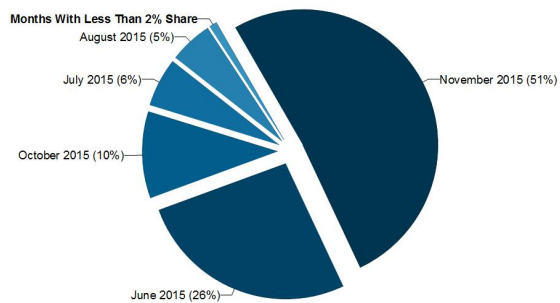

Monthly Exposure

Daily Exposure

Monthly Accumulated Points From 01/06/2015 to 31/12/2015

Region 2 - Liverpool

0123460 - OPERATOR 11

Monthly Exposure

Daily Exposure

Monthly Accumulated Points From 01/06/2015 to 31/12/2015

Region 2 - Liverpool

0123461 - OPERATOR 12

Monthly Exposure

Daily Exposure

Monthly Accumulated Points From 01/06/2015 to 31/12/2015

Region 2 - Liverpool

0123462 - OPERATOR 13

Monthly Exposure