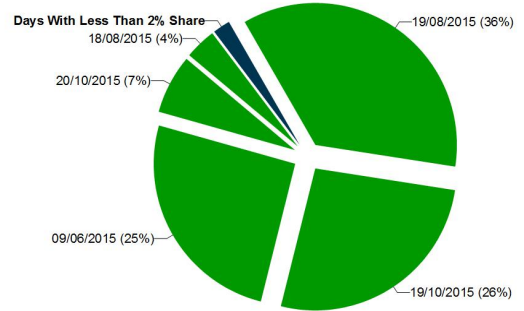

Region 1 - London

0123450 - OPERATOR 01

Monthly Exposure

Daily Exposure

Monthly Accumulated Points From 01/06/2015 to 31/12/2015

Region 1 - London

0123451 - OPERATOR 02

Monthly Exposure