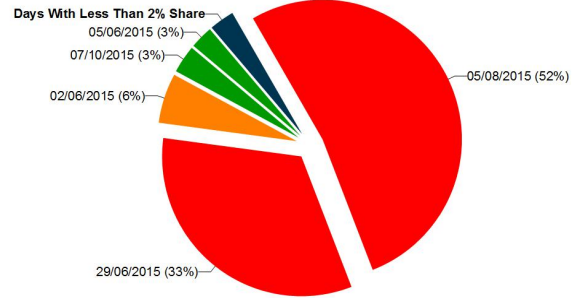

0123453 - OPERATOR 04

Monthly Exposure

Daily Exposure

Monthly Accumulated Points From 01/06/2015 to 31/12/2015

Region 3 - Sheffield

0123454 - OPERATOR 05

Monthly Exposure

Daily Exposure

Monthly Accumulated Points From 01/06/2015 to 31/12/2015

Region 3 - Sheffield

0123455 - OPERATOR 06

Monthly Exposure

Daily Exposure

Monthly Accumulated Points From 01/06/2015 to 31/12/2015

Region 3 - Sheffield