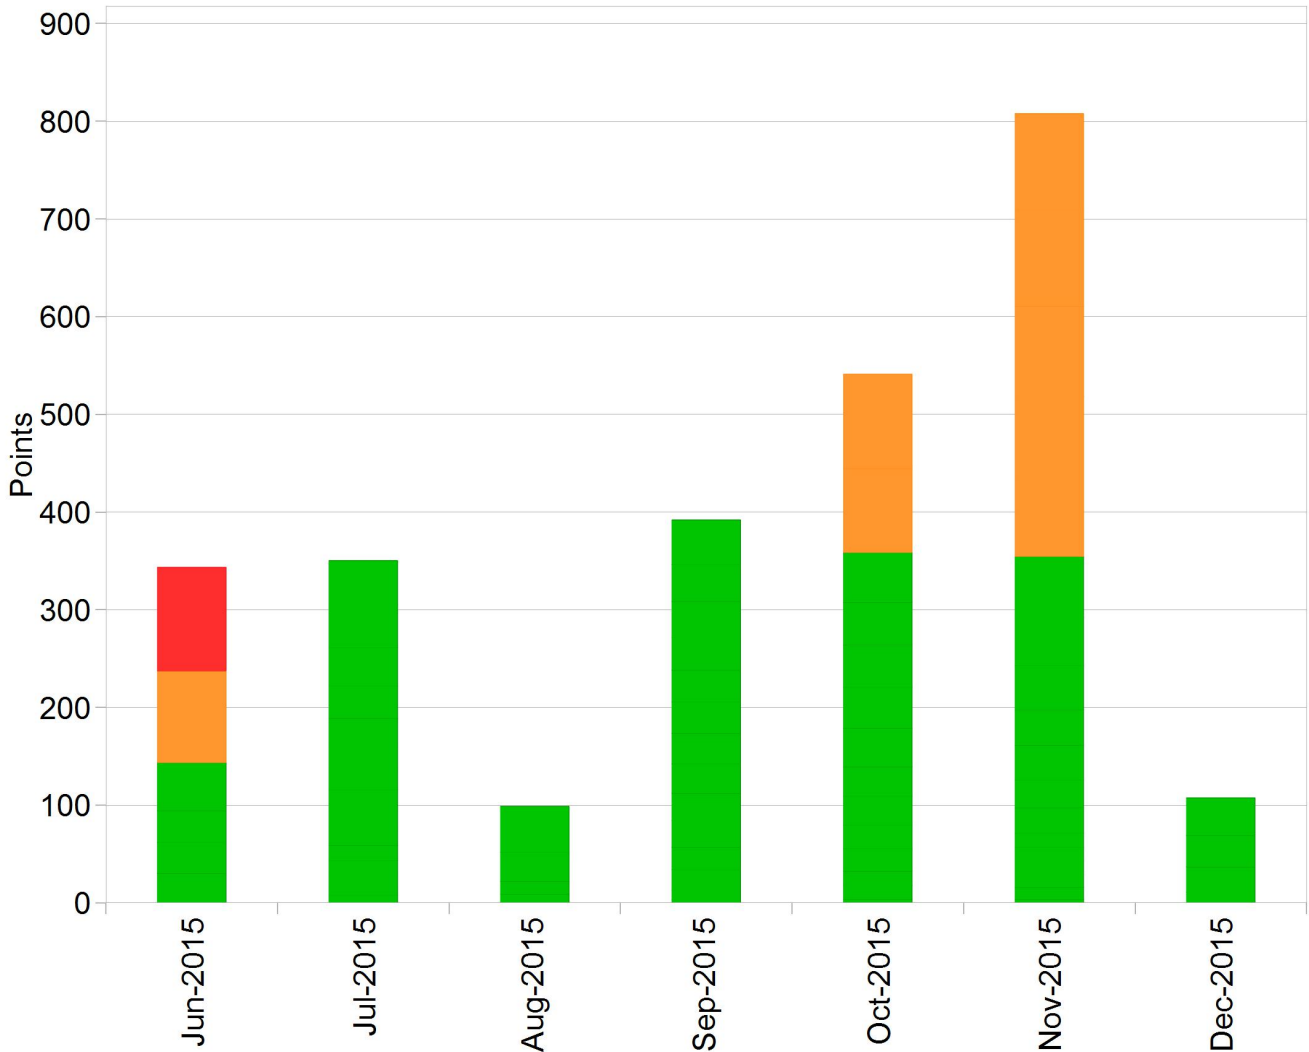

Monthly Exposure

Daily Exposure

Monthly Accumulated Points From 01/06/2015 to 31/12/2015

Region 2 - Liverpool

0123460 - OPERATOR 11

Monthly Exposure

Daily Exposure

Monthly Accumulated Points From 01/06/2015 to 31/12/2015

Region 2 - Liverpool

0123461 - OPERATOR 12

Monthly Exposure

Daily Exposure

Monthly Accumulated Points From 01/06/2015 to 31/12/2015

Region 2 - Liverpool

0123462 - OPERATOR 13

Monthly Exposure

Daily Exposure

Monthly Accumulated Points From 01/06/2015 to 31/12/2015

Region 2 - Liverpool

0123463 - OPERATOR 14

Monthly Exposure

Daily Exposure

Monthly Accumulated Points From 01/06/2015 to 31/12/2015

Region 2 - Manchester

Monthly Accumulated Points From 01/06/2015 to 31/12/2015

Region 2 - Manchester

0123466 - OPERATOR 17

Monthly Exposure

Daily Exposure

Monthly Accumulated Points From 01/06/2015 to 31/12/2015