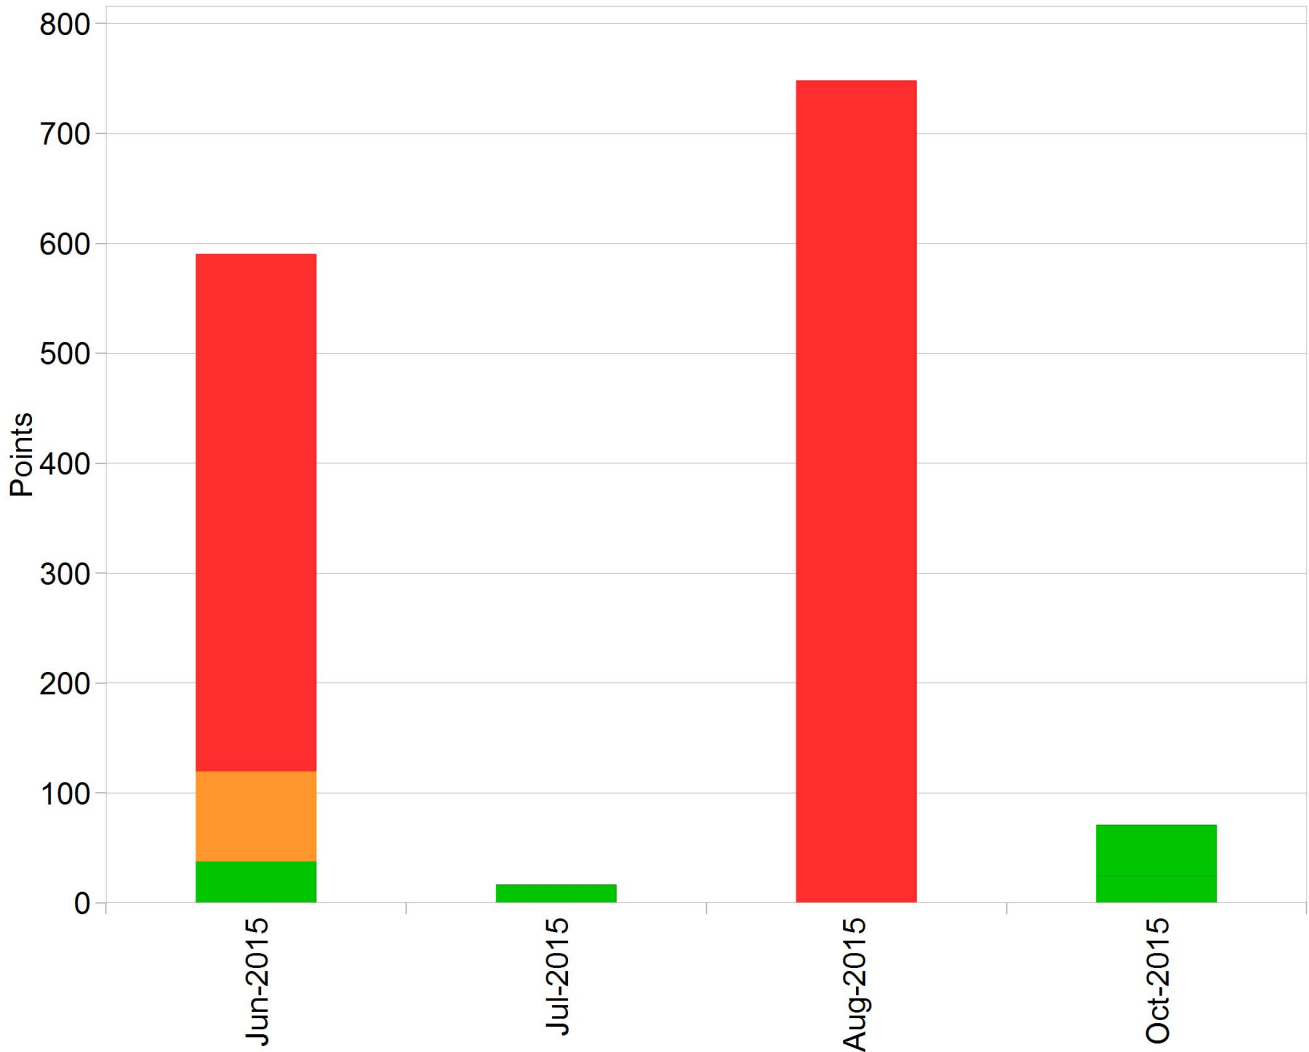

0123453 - OPERATOR 04

Monthly Exposure

Daily Exposure

Monthly Accumulated Points From 01/06/2015 to 31/12/2015

Region 3 - Sheffield

0123454 - OPERATOR 05

Monthly Exposure

Daily Exposure

Monthly Accumulated Points From 01/06/2015 to 31/12/2015

Region 3 - Sheffield

0123455 - OPERATOR 06

Monthly Exposure

Daily Exposure

Monthly Accumulated Points From 01/06/2015 to 31/12/2015

Region 3 - Sheffield

Monthly Exposure

Daily Exposure

Monthly Accumulated Points From 01/06/2015 to 31/12/2015

Region 2 - Liverpool

0123460 - OPERATOR 11

Monthly Exposure

Daily Exposure

Monthly Accumulated Points From 01/06/2015 to 31/12/2015