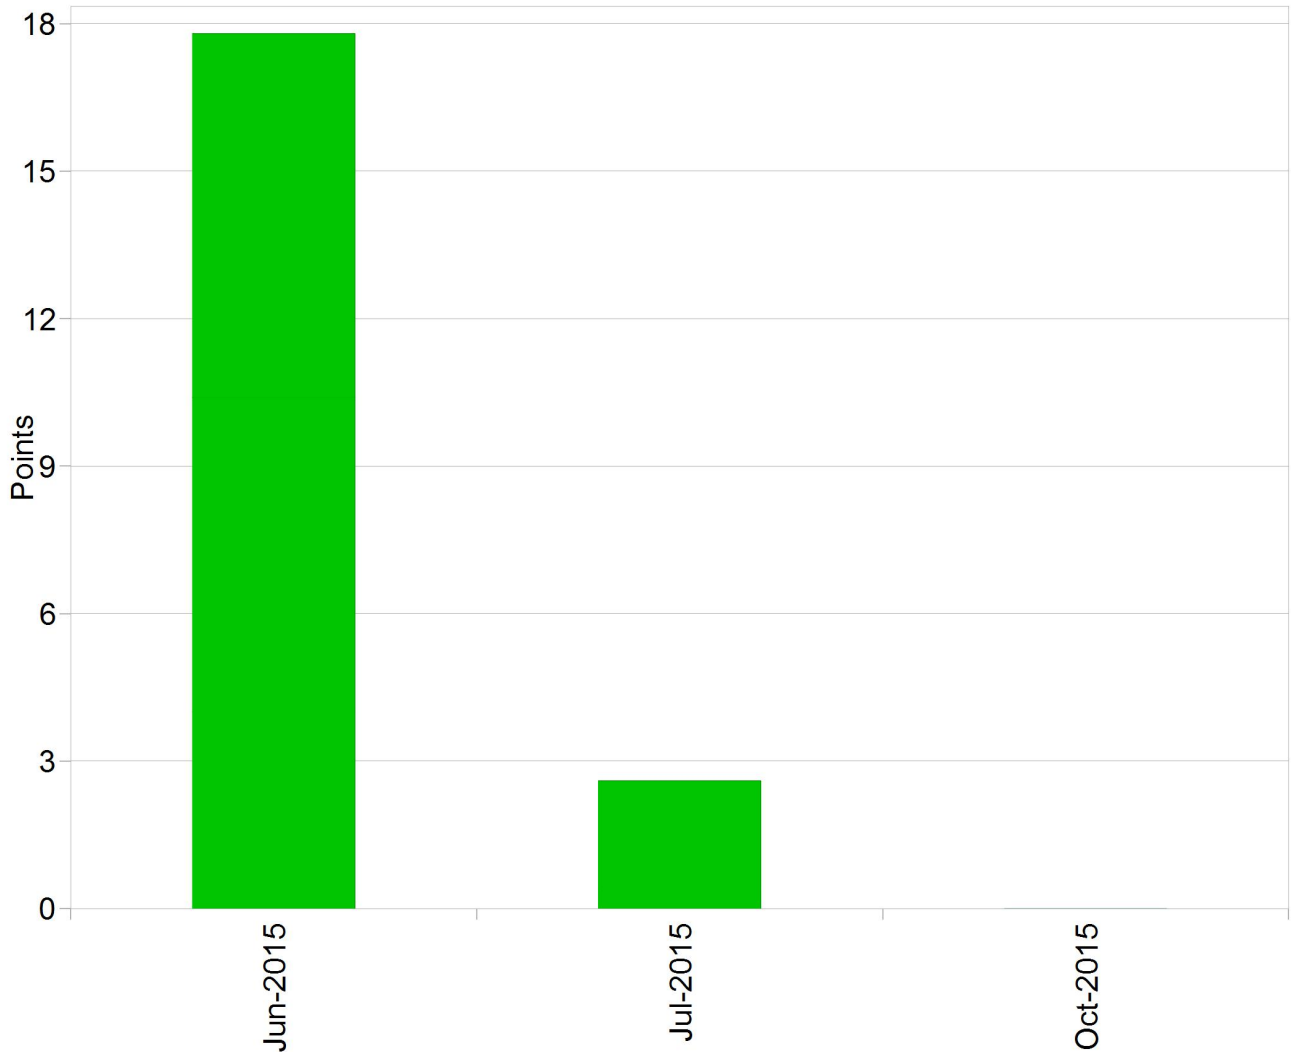

Monthly Accumulated Points From 01/06/2015 to 31/12/2015

Region 3 - Leeds

0123458 - OPERATOR 09

Monthly Exposure

Daily Exposure

Monthly Accumulated Points From 01/06/2015 to 31/12/2015

Region 3 - Leeds

0123459 - OPERATOR 10

Monthly Exposure

Daily Exposure

Monthly Accumulated Points From 01/06/2015 to 31/12/2015

Region 2 - Liverpool

0123460 - OPERATOR 11

Monthly Exposure

Daily Exposure

Monthly Accumulated Points From 01/06/2015 to 31/12/2015

Region 2 - Liverpool

0123461 - OPERATOR 12

Monthly Exposure

Daily Exposure

Monthly Accumulated Points From 01/06/2015 to 31/12/2015

Region 2 - Liverpool

0123462 - OPERATOR 13

Monthly Exposure

Daily Exposure

Monthly Accumulated Points From 01/06/2015 to 31/12/2015

Region 2 - Liverpool

0123463 - OPERATOR 14

Monthly Exposure

Daily Exposure

Monthly Accumulated Points From 01/06/2015 to 31/12/2015

Region 2 - Manchester