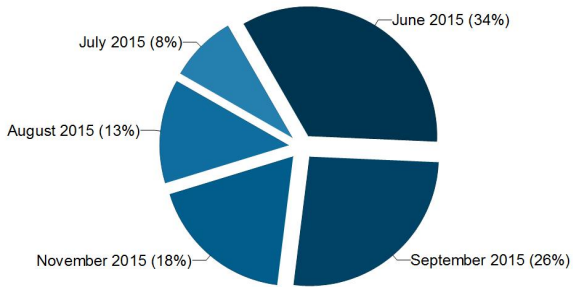

Region 1 - Reading

0123453 - OPERATOR 04

Monthly Exposure