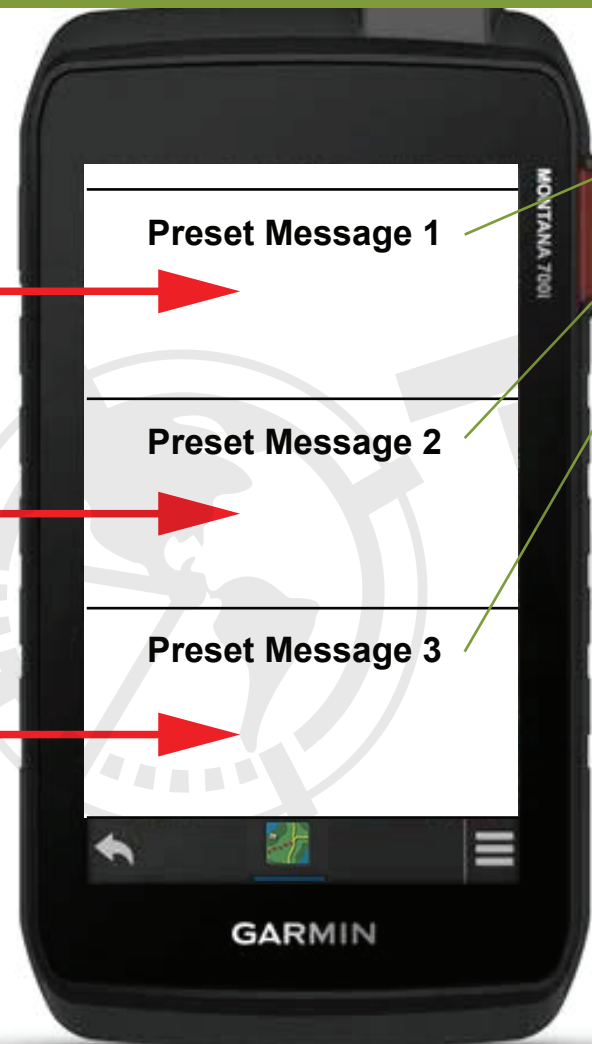

PRESET MESSAGE

2

**NO FUEL \* CAR OK**

PAS DE CARBURANT \* VOITURE OK

PRESET MESSAGE

3

Preset Message 1

Preset Message 2

Preset Message 3

4 - SELECT THE REQUIRED  
"Preset Message"

5 - CONFIRM by "Send Message"

6 - Wait for RALLY CONTROL  
to get in touch with you.

**EMERGENCY NUMBER**  
**+ 254 798 892 243**

**1 - Lift the protective cap of the SOS button**

**2 - Press and hold the SOS button**

**3 - Wait for the SOS countdown**

**The device will send a message for medical help to Rally Control.**

**4 - Reply to the confirmation message**

**Your reply lets the Rally Control know that you are capable of interacting with them during rescue. If you do not reply, the Rally Control will still initiate a rescue.**