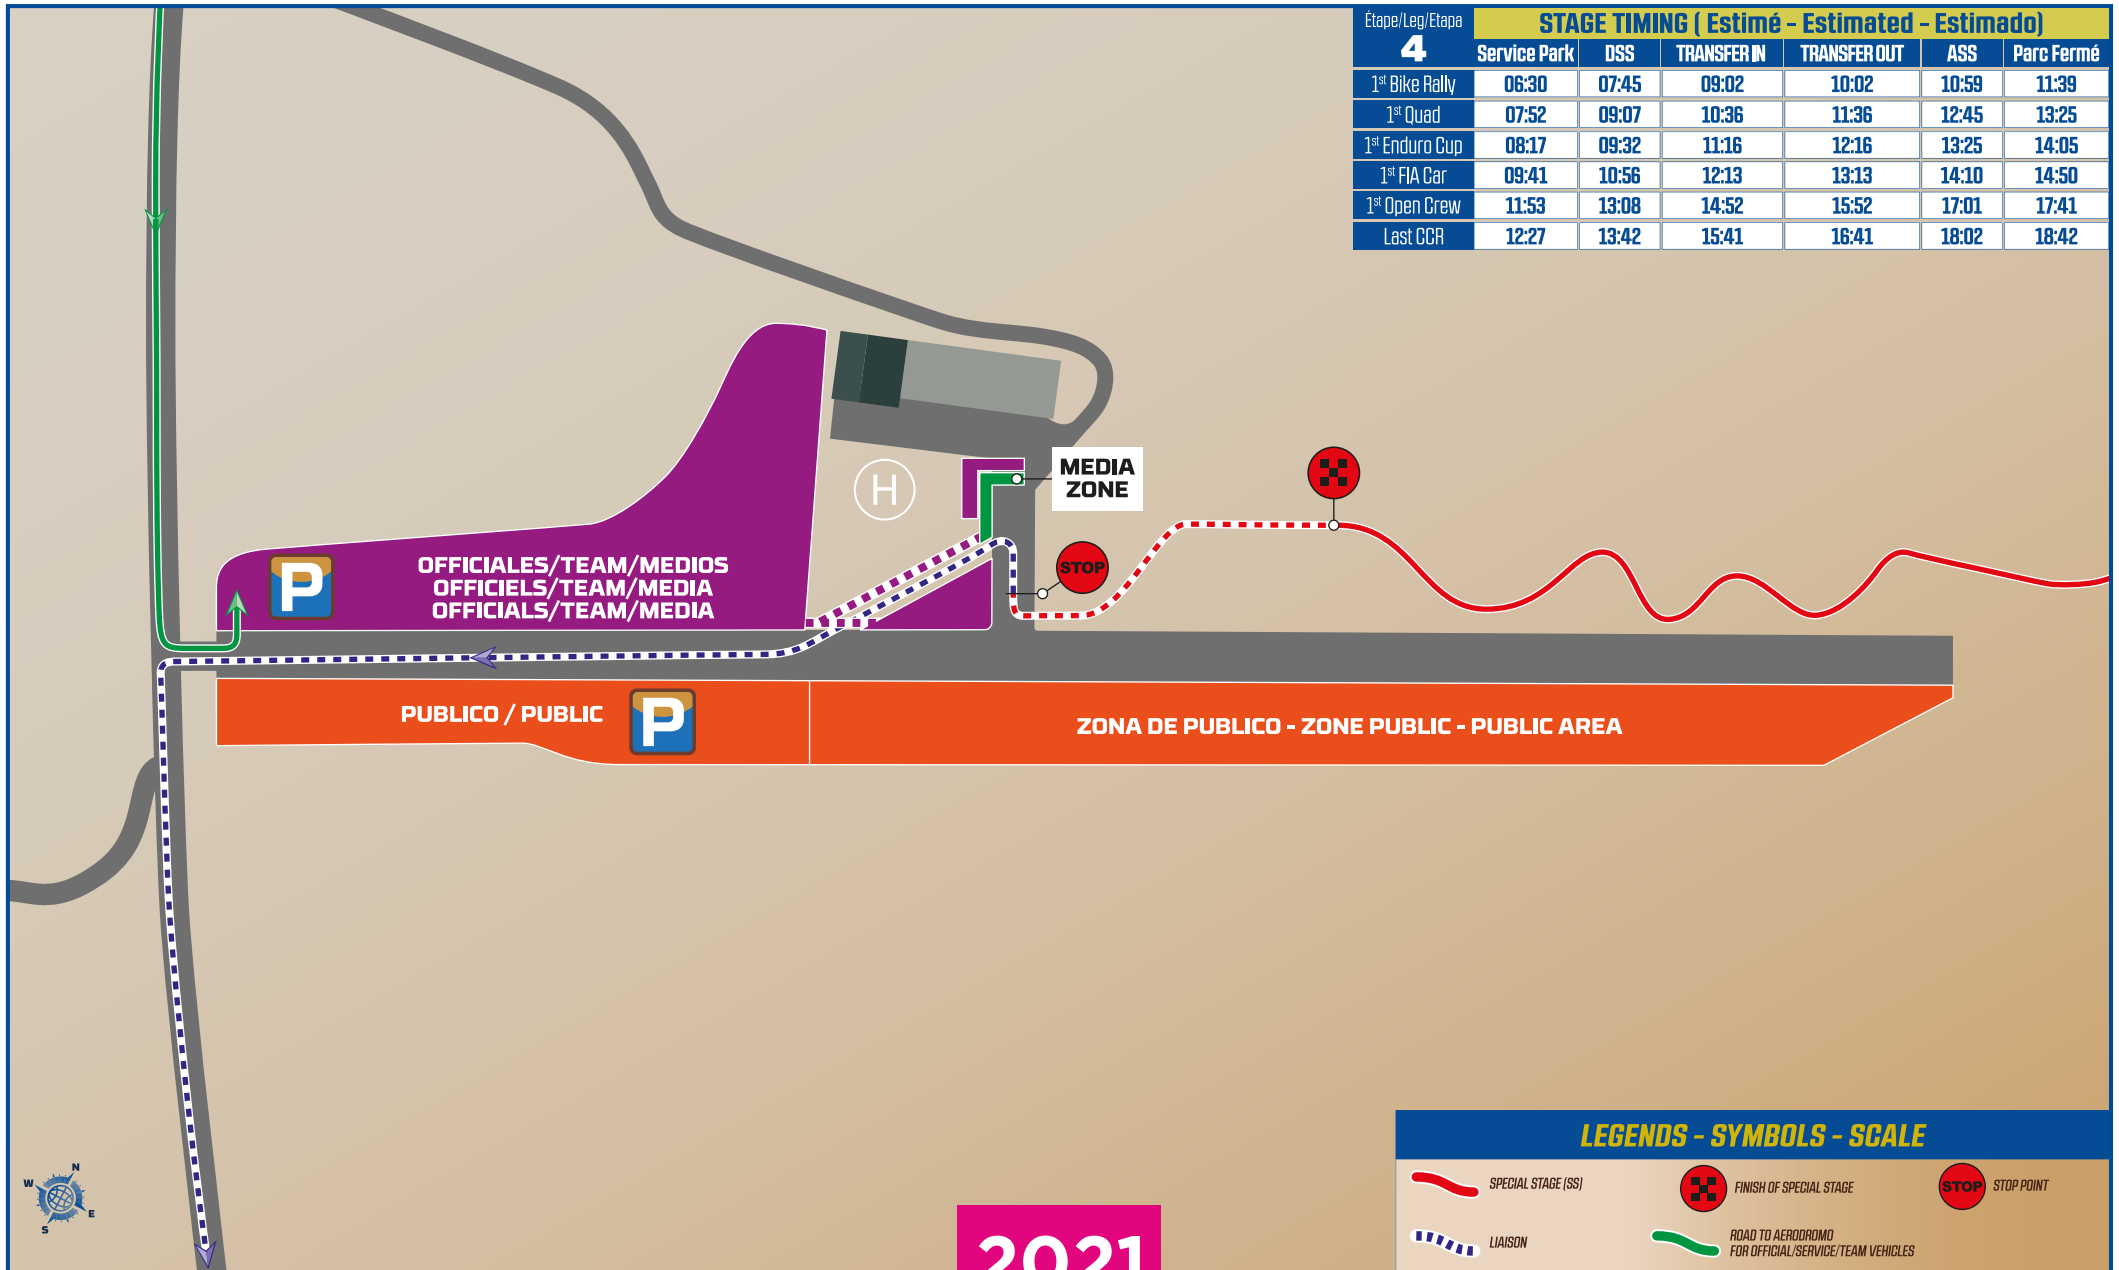

Etape/Leg/Etapa	STAGE TIMING (Estimé - Estimated - Estimado)					
	Service Park	DSS	TRANSFER IN	TRANSFER OUT	ASS	Parc Fermé
4						
1 st Bike Rally	06:30	07:45	09:02	10:02	10:59	11:39
1 st Quad	07:52	09:07	10:36	11:36	12:45	13:25
1 st Enduro Cup	08:17	09:32	11:16	12:16	13:25	14:05
1 st FIA Car	09:41	10:56	12:13	13:13	14:10	14:50
1 st Open Crew	11:53	13:08	14:52	15:52	17:01	17:41
Last GCR	12:27	13:42	15:41	16:41	18:02	18:42

LEGENDS - SYMBOLS - SCALE

- SPECIAL STAGE (SS)
- LIAISON
- FINISH OF SPECIAL STAGE
- ROAD TO AERODROMO FOR OFFICIAL/SERVICE/TEAM VEHICLES
- STOP STOP POINT

2021
EDITION

TITLE PARTNER

INSTITUTIONAL PARTNER