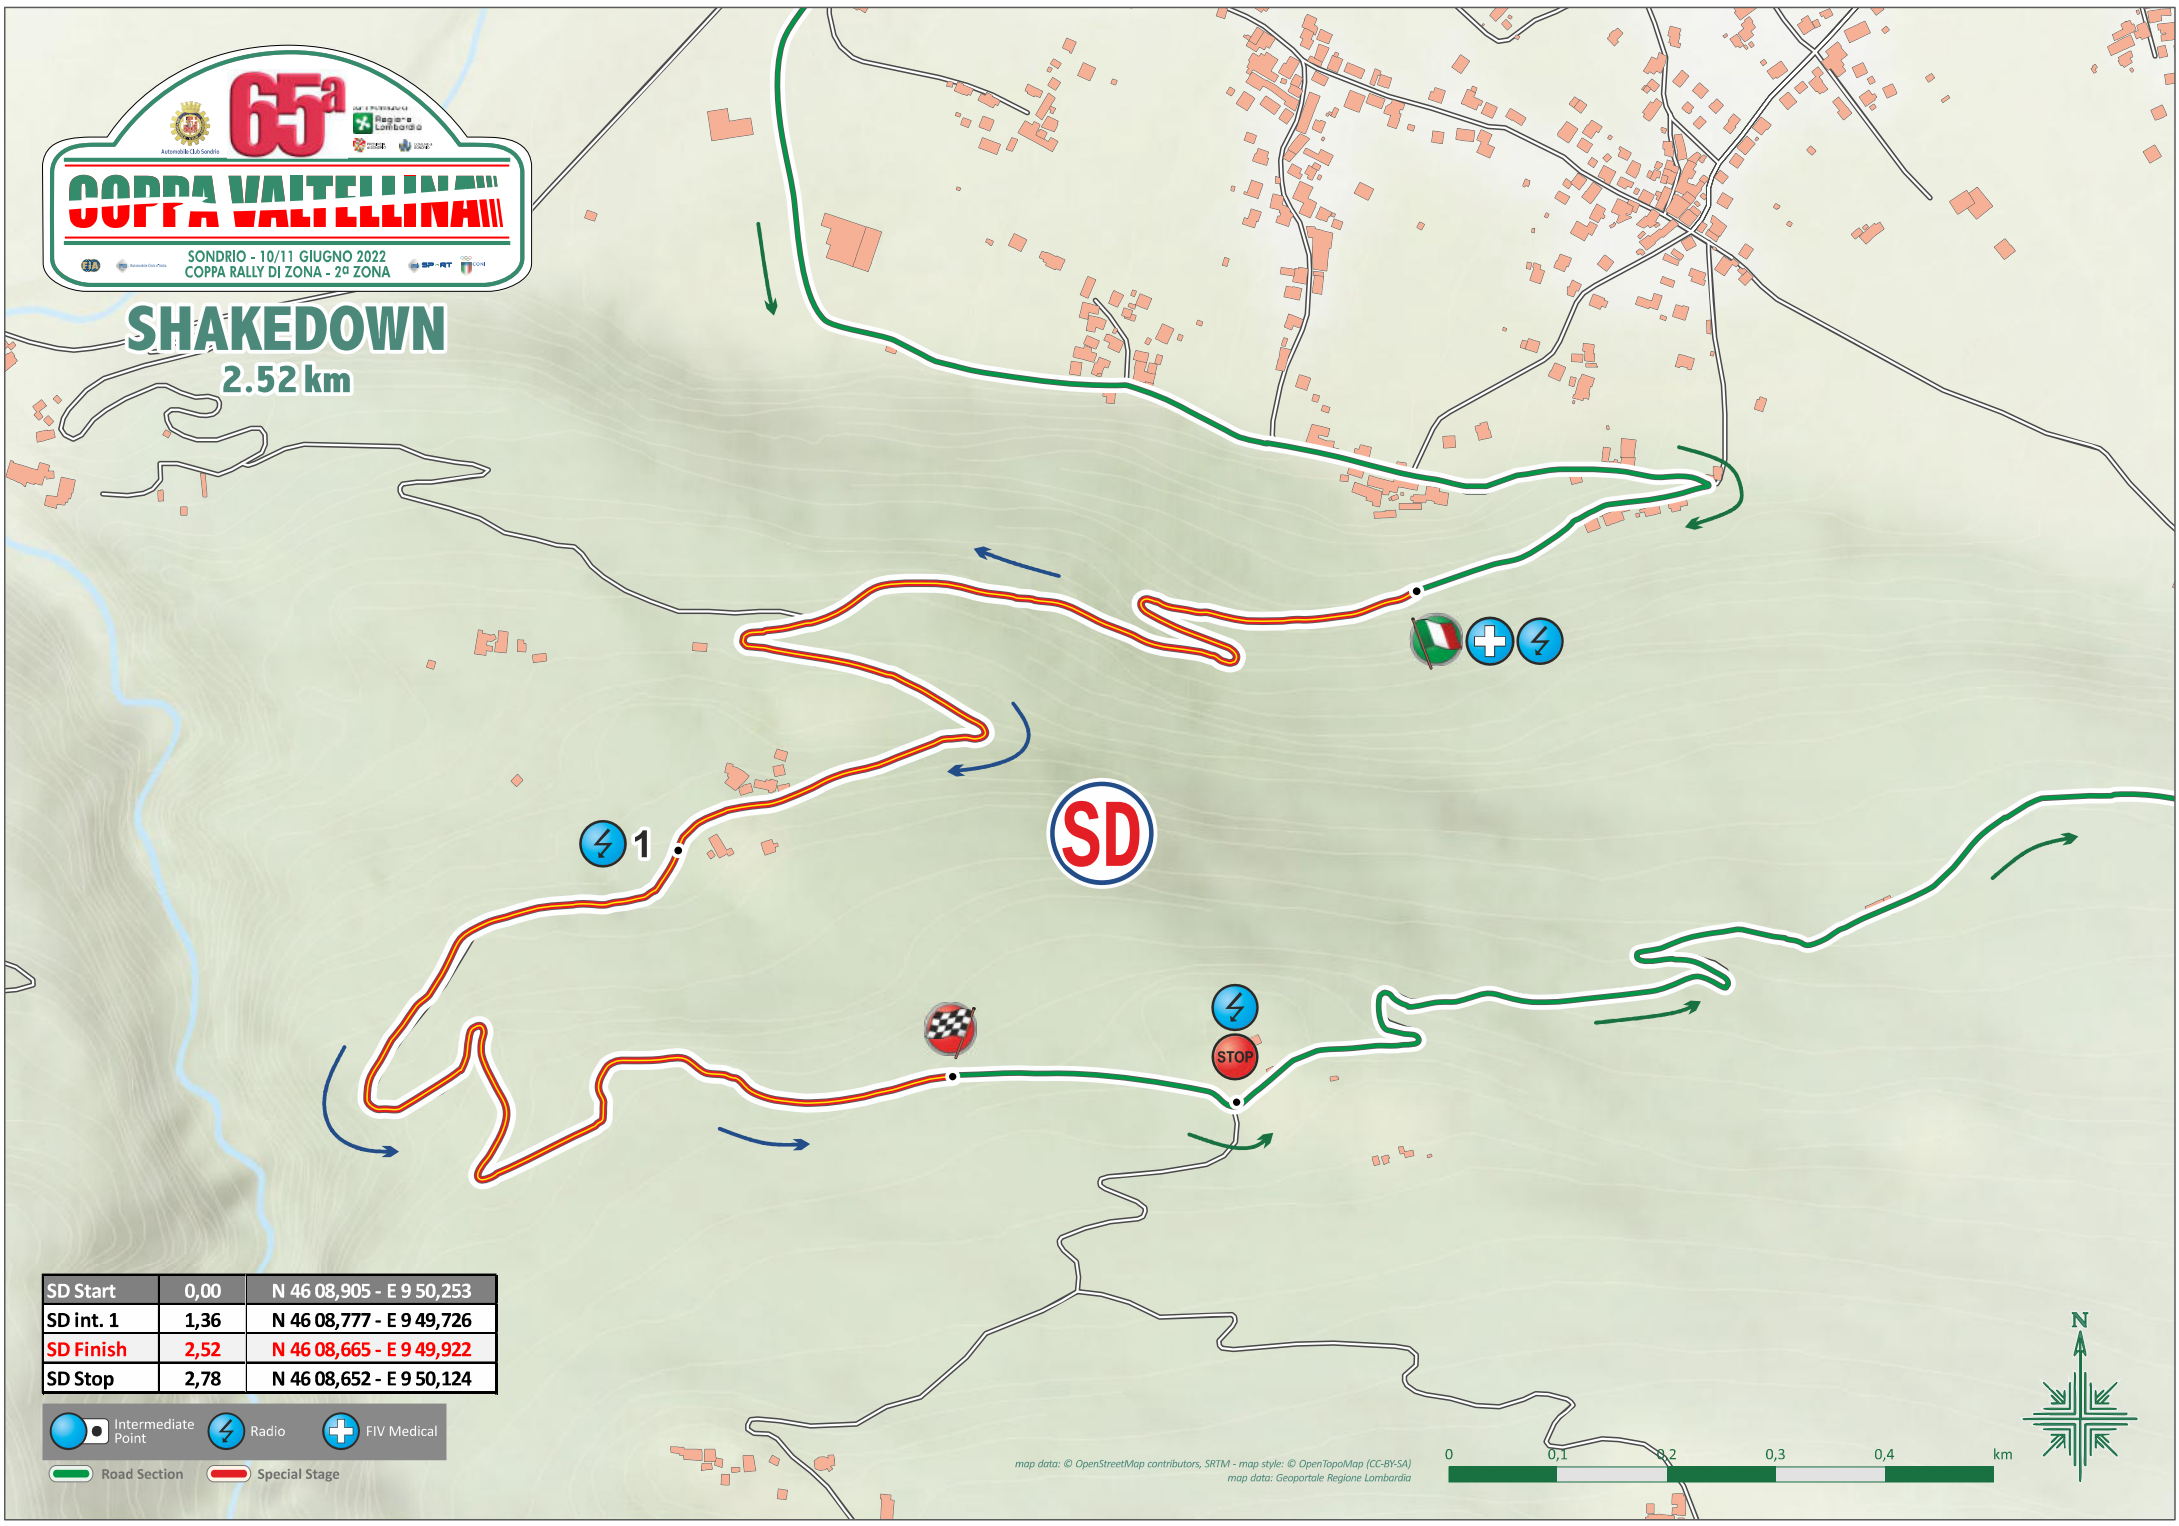

SHAKEDOWN

2.52 km

SD Start	0,00	N 46 08,905 - E 9 50,253
SD int. 1	1,36	N 46 08,777 - E 9 49,726
SD Finish	2,52	N 46 08,665 - E 9 49,922
SD Stop	2,78	N 46 08,652 - E 9 50,124

Intermediate Point
Radio
FIV Medical
Road Section
Special Stage