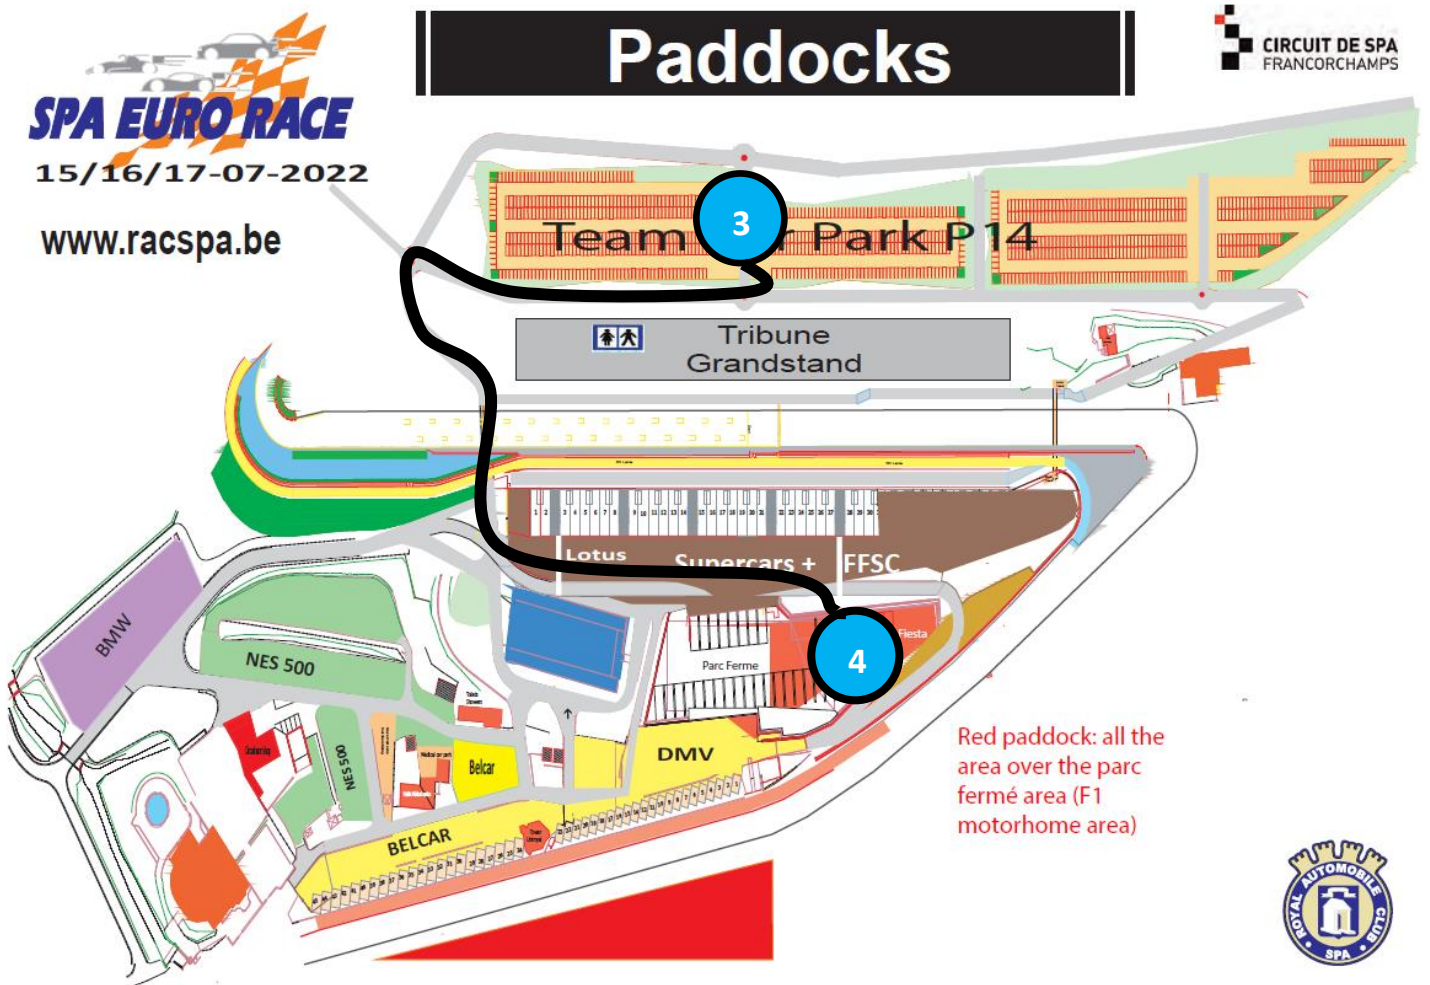

## INFORMATION MAP WELCOME CENTER & PARKING

### Index map for collecting tickets:

- 1. Location Welcome Center:** SPA Racing s.a. – Rue Saint-Laurent 1, 4970 Stavelot
- 2. Direction for Parking P14:** Richting Hotel La Source – Rte du Circuit 22, 4970 Stavelot  
Parking P14 is a little bit further than the parking of the hotel.

## INFORMATION MAP WELCOME CENTER & PARKING

**SPA EURO RACE**  
15/16/17-07-2022  
www.racspa.be

### Index map parking P14 and location Hospitality VRM:

- 3. Location Parking:** P14 Parking behind grand stand
- 4. Location VIP Hospitality VRM:** To get to the Red paddock or F1 garages please follow the black line