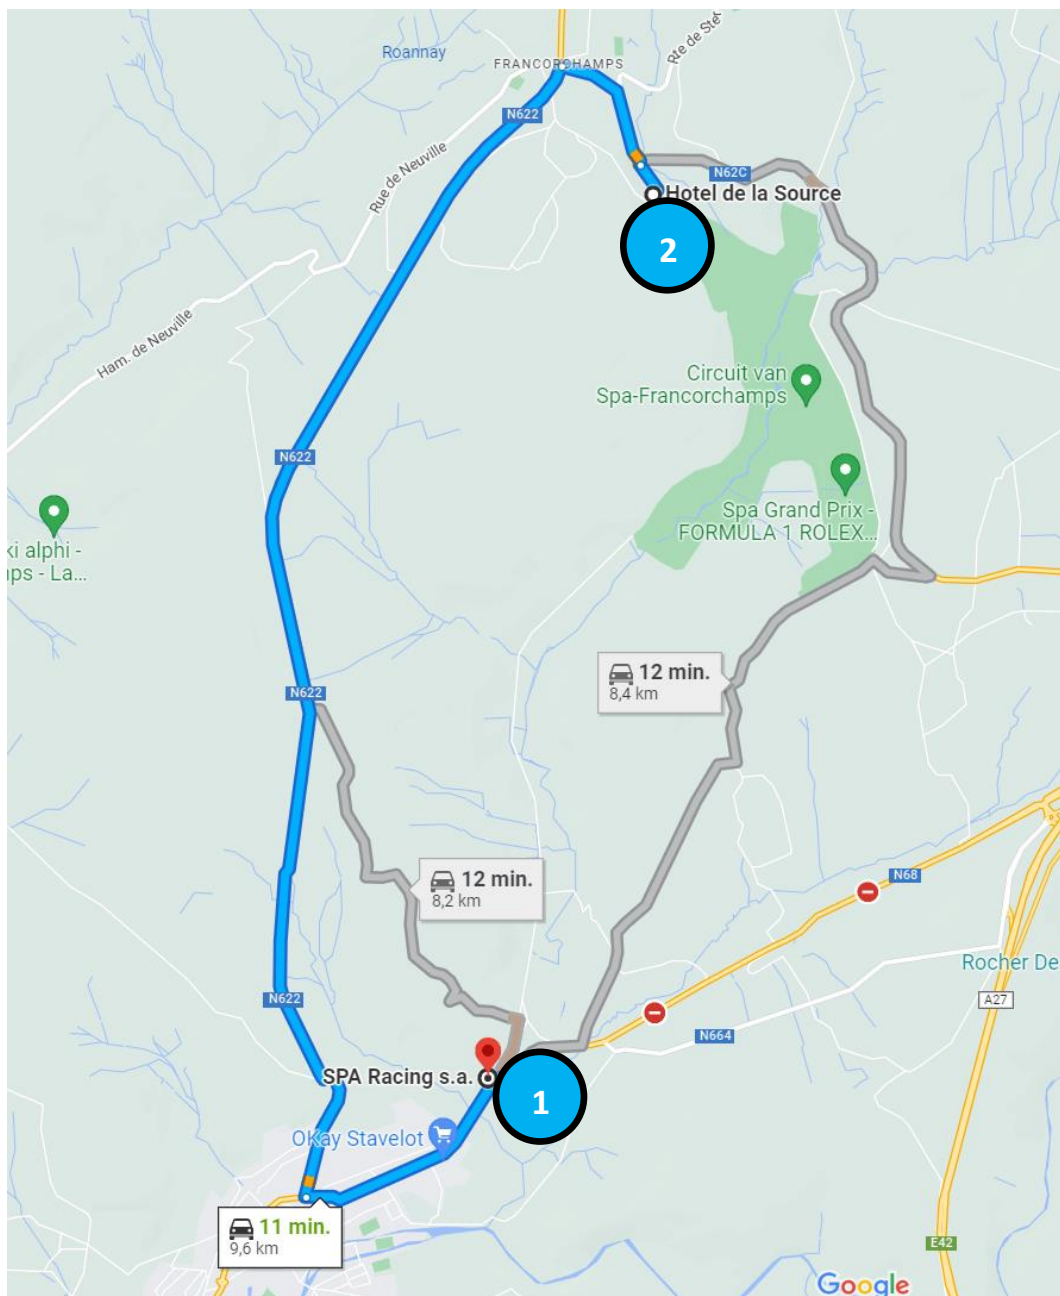

## INFORMATION MAP WELCOME CENTER & PARKING

### Index map for collecting tickets:

- 1. Location Welcome Center:** SPA Racing s.a. – Rue Saint-Laurent 1, 4970 Stavelot
- 2. Direction for Parking P14:** Richting Hotel La Source – Rte du Circuit 22, 4970 Stavelot  
Parking P14 is a little bit further than the parking of the hotel.

## INFORMATION MAP WELCOME CENTER & PARKING

**SPA EURO RACE**  
15/16/17-07-2022  
www.racspa.be

### Index map parking P14 and location Hospitality VRM:

- 3. Location Parking:** P14 Parking behind grand stand
- 4. Location VIP Hospitality VRM:** To get to the Red paddock or F1 garages please follow the black line