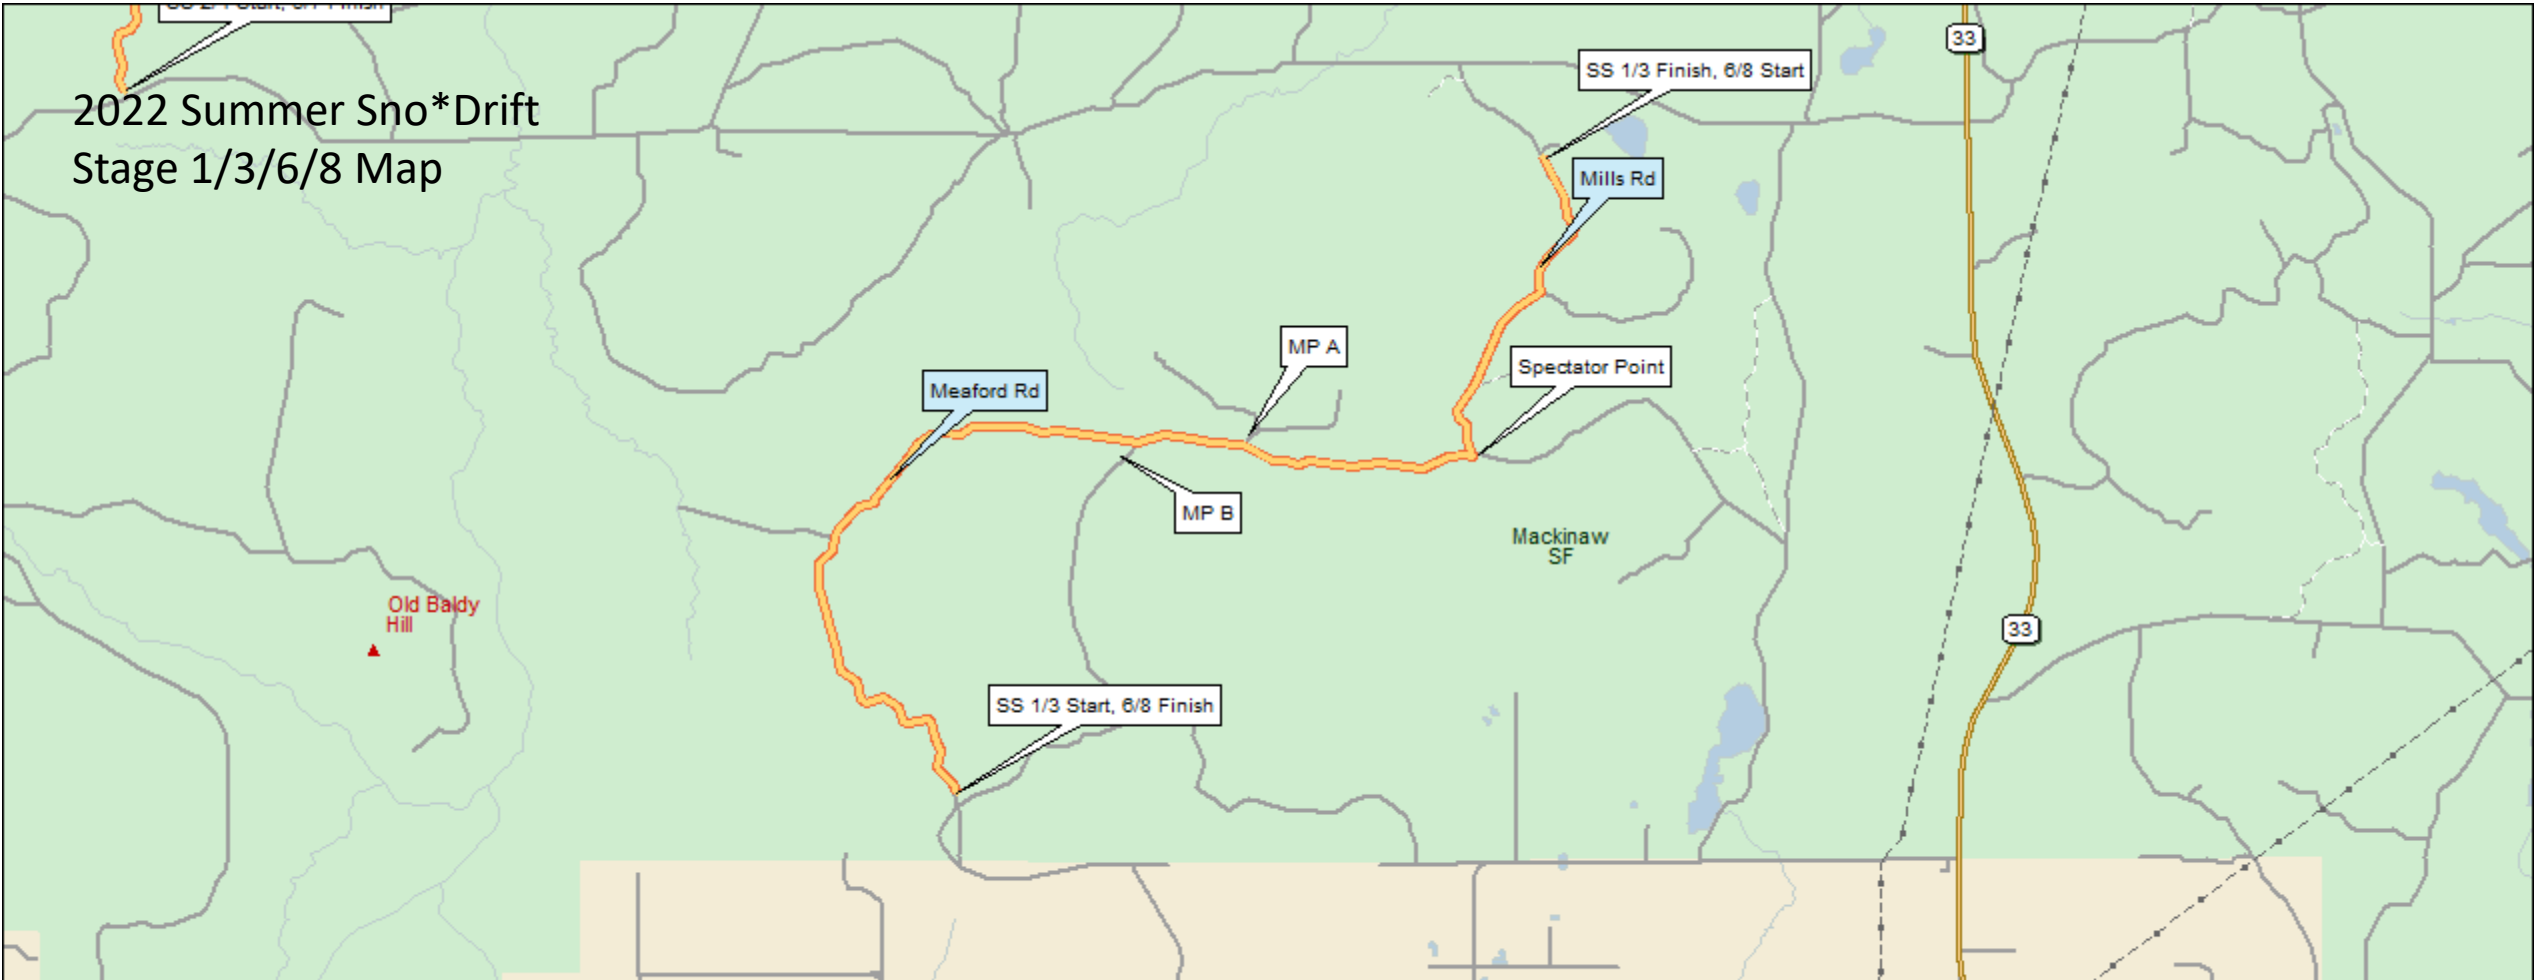

2022 Summer Sno*Drift Overall Stage Map

DeLORME
Data use subject to license.
© DeLorme. DeLorme Street Atlas USA© 2013.
www.delorme.com

MN (7.6° W)

2022 Summer Sno*Drift Stage 1/3/6/8 Map

 **DeLORME**
Data use subject to license.
© DeLorme. DeLorme Street Atlas USA© 2013.
www.delorme.com

2022 Summer Sno*Drift Stage 2/4/5/7 Map

Data use subject to license.
© DeLorme. DeLorme Street Atlas USA© 2013.
www.delorme.com