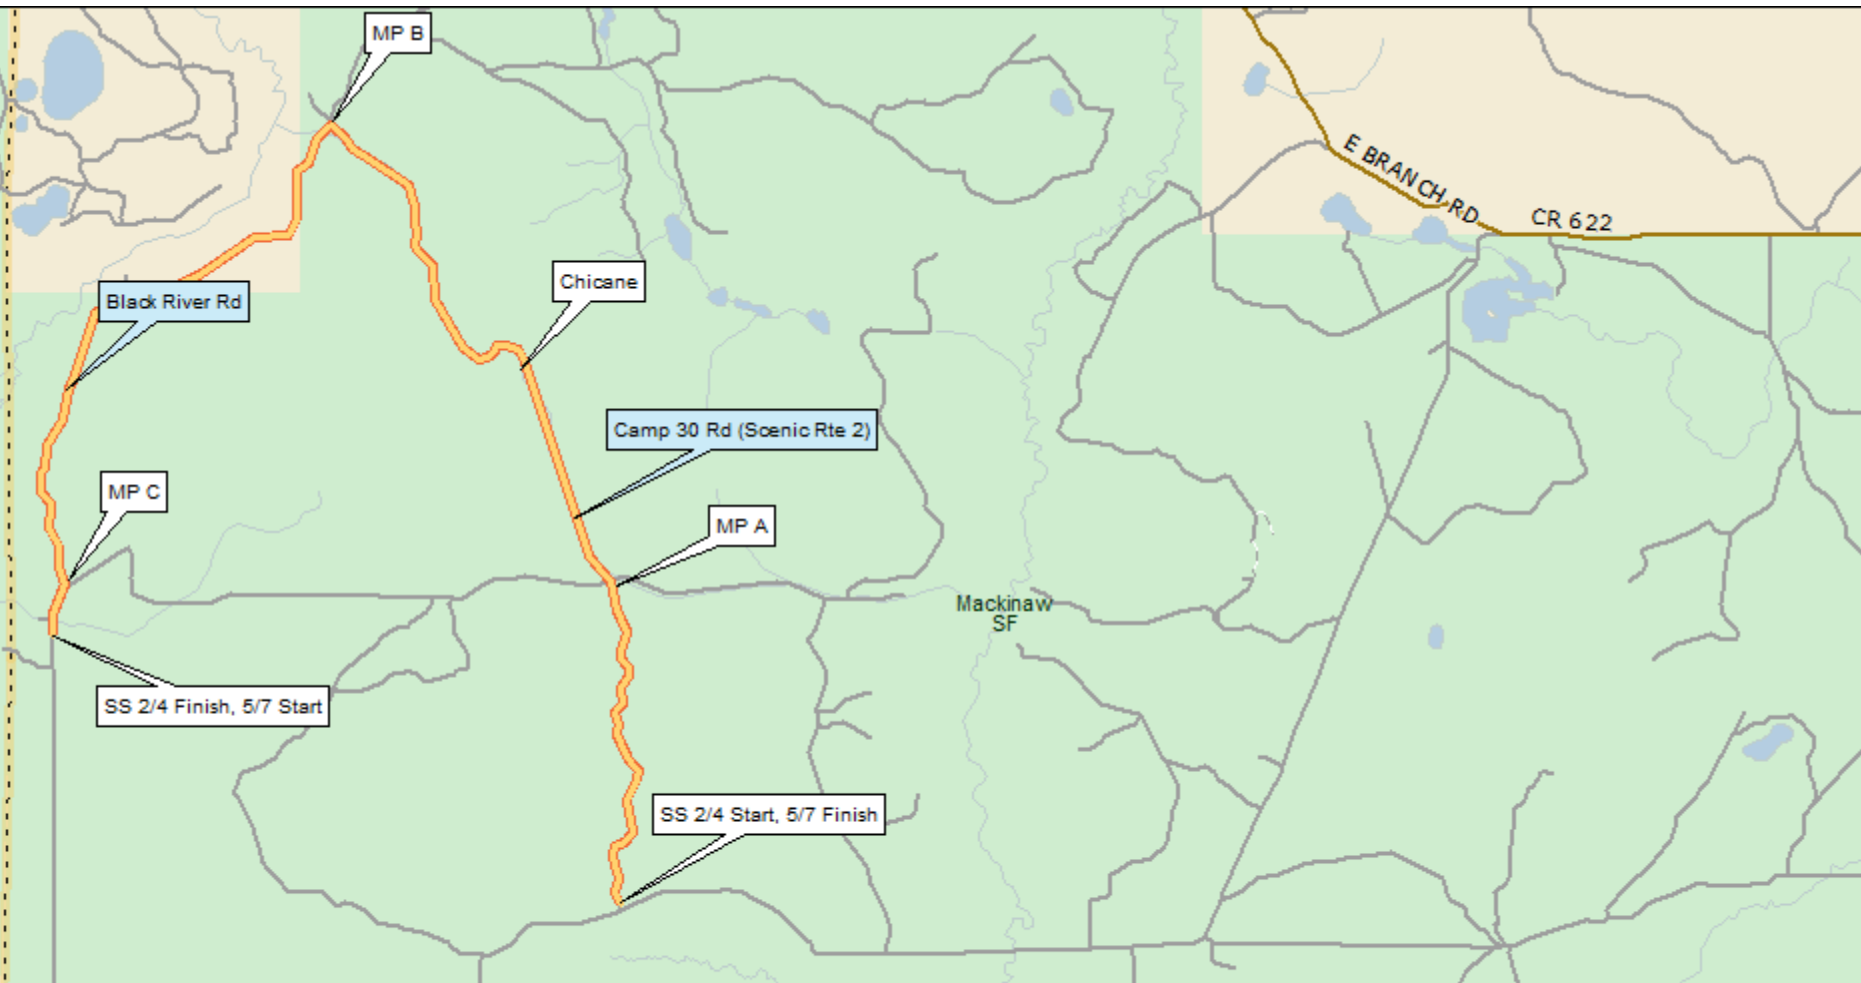

2022 Summer Sno*Drift Overall Stage Map

DeLORME
Data use subject to license.
© DeLorme. DeLorme Street Atlas USA© 2013.
www.delorme.com

MN (7.6° W)

2022 Summer Sno*Drift Stage 1/3/6/8 Map

 **DeLORME**
Data use subject to license.
© DeLorme. DeLorme Street Atlas USA© 2013.
www.delorme.com

2022 Summer Sno*Drift Stage 2/4/5/7 Map

Data use subject to license.
© DeLorme. DeLorme Street Atlas USA© 2013.
www.delorme.com