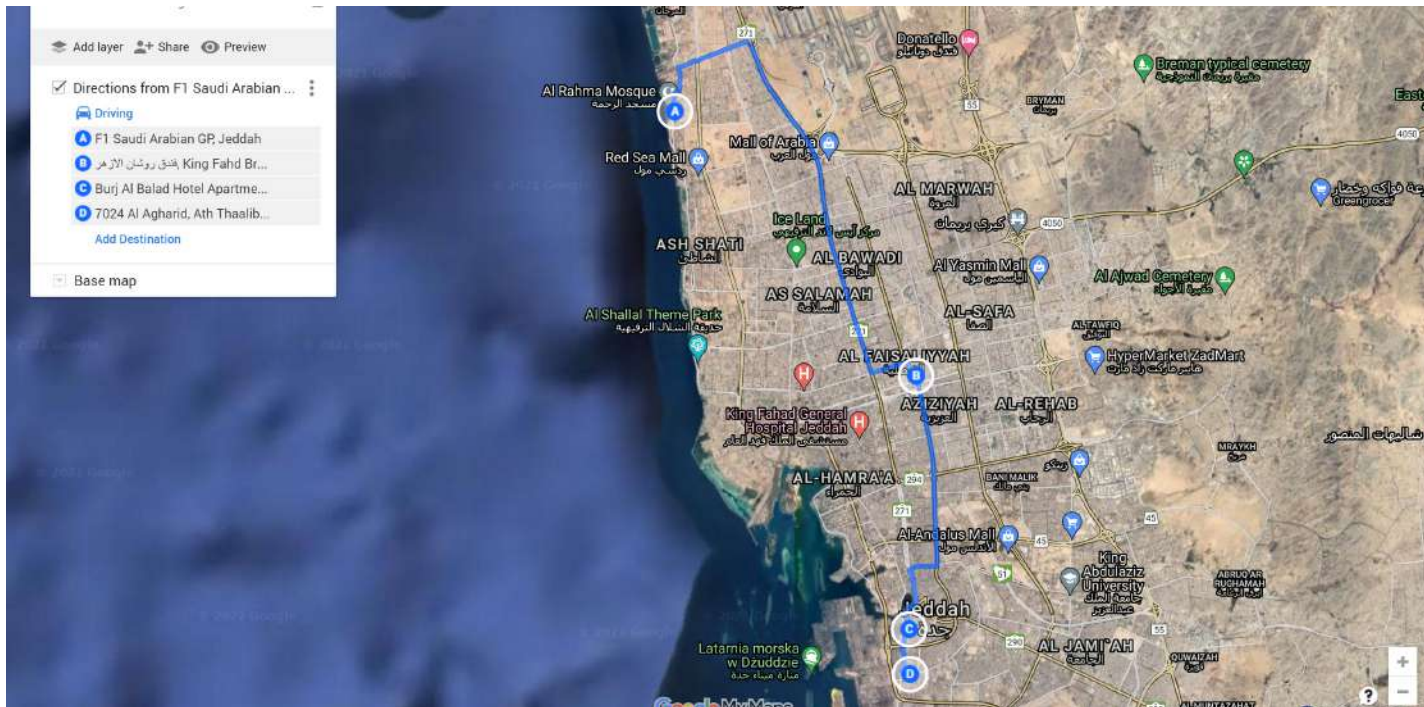

NUMBER OF BUSSES

3 Busses

[HTTPS://WWW.GOOGLE.COM/MAPS/D/EDIT?MID=1LHT_NPQBQZCZGY_K6GXEJBEVBNQT8R5T&USP=SHARING](https://www.google.com/maps/d/edit?mid=1LHT_NPQBQZCZGY_K6GXEJBEVBNQT8R5T&usp=sharing)

1\14 Friday

***Maintain a loop between F1 SITE to HOTEL PATH every 30 Minutes**

Hotels :

- Roshan Al Azhar
- Tafwij Hotel
- Burj al balad

NUMBER OF BUSSES

3 Busses

[HTTPS://WWW.GOOGLE.COM/MAPS/D/EDIT?MID=12AKNZHVKU17BZDVVDFDRBNTJH2ZUYVFD&USP=SHARING](https://www.google.com/maps/d/edit?mid=12aknzHVku17BzDvVDFDRbNTJh2ZUYVFD&usp=sharing)

1 Hour

***Mantain a loop between F1 SITE to HOTEL PATH every 30 Minutes**

Hotels :

- Elaf Galleria
- Adagio Aparthotel Malik Road
- Adagio Ibis
- Ibis Hotel Malik Road

[HTTPS://WWW.GOOGLE.COM/MAPS/D/EDIT?MID=1XO7YDGOON2LAG7BN9ENI3FBJ2-ITOFSP&USP=SHARING](https://www.google.com/maps/d/edit?mid=1XO7YDGOON2LAG7BN9ENI3FBJ2-ITOFSP&usp=sharing)