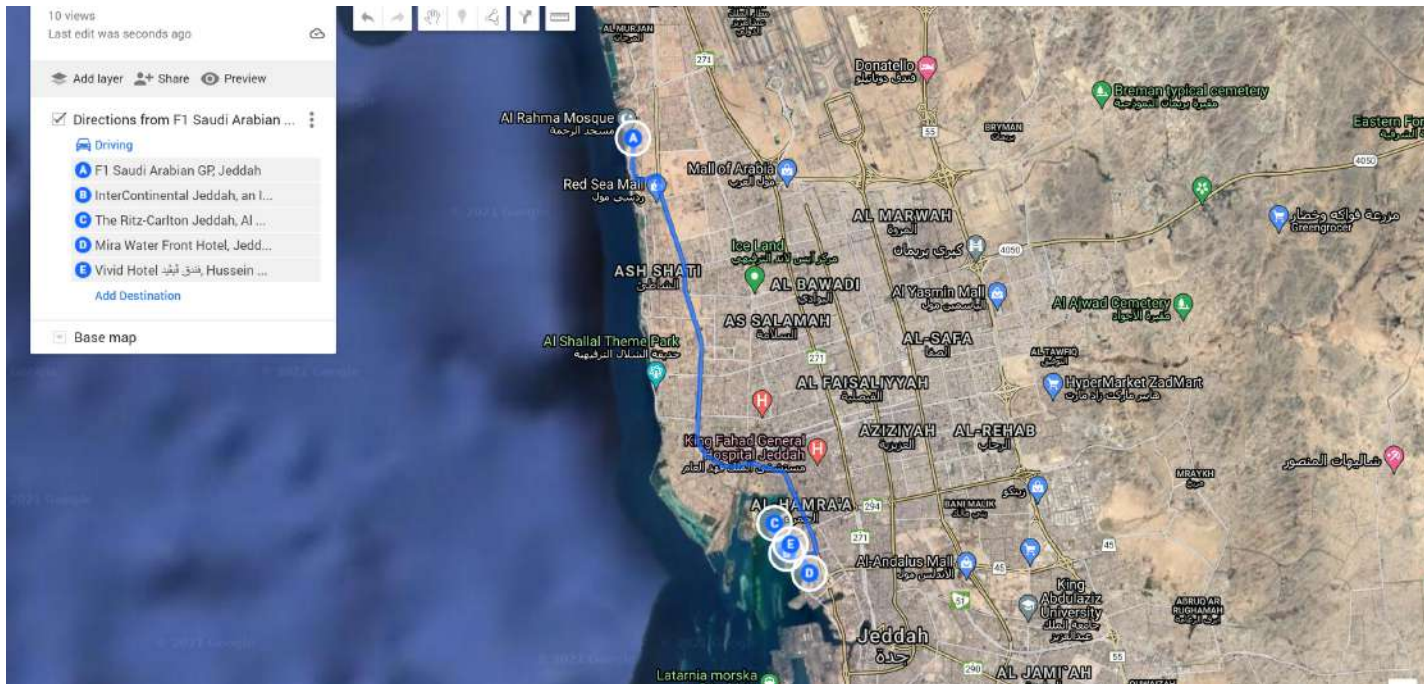

1 Hour

***Maintain a loop between F1 SITE to HOTEL PATH every 1 hour**

Hotels :

- Al Bilad Hotel
- ELAF Hotel Red Sea Mall
- Hilton Corniche
- Radisson Blue Corniche
- Sheraton Hotel corniche

NUMBER OF BUSSES

2 Buses

[HTTPS://WWW.GOOGLE.COM/MAPS/D/EDIT?MID=1MQBPVGDmq5HKQUMlQY9XSYsfQGD7KYOG&usp=sharing](https://www.google.com/maps/d/edit?mid=1MQBPVGDmq5HKQUMlQY9XSYsfQGD7KYOG&usp=sharing)

1\14 Friday

JEDDAH SHUTTLE FINISH OPERATION

Hotels :

- Intercontinental Jeddah
- MIRA WATERFRONT
- RITZ CARLTON JEDDAH
- VIVID HOTEL

[HTTPS://WWW.GOOGLE.COM/MAPS/D/EDIT?
MID=17WURMKUQ9A9WBDXUUOTO462KPWJWP4GZ&USP=SHARING](https://www.google.com/maps/d/edit?mid=17wurmkuq9a9wbdxuuoto462kpwjwp4gz&usp=sharing)

Finish at 00:30

DURATION

1:30Hour

***Maintain a loop between F1 SITE to HOTEL PATH every 30 Minutes**

Hotels :

- ORCHID SUITES 4
- Makarem Annakheel Village
- Mirada Blue Hotel
- RAK Hotel- Aparts
- Mirada Golden Ubhor
- GARDEN PALACE
- QUIET DREAMS - AL-NOOR BRANCH