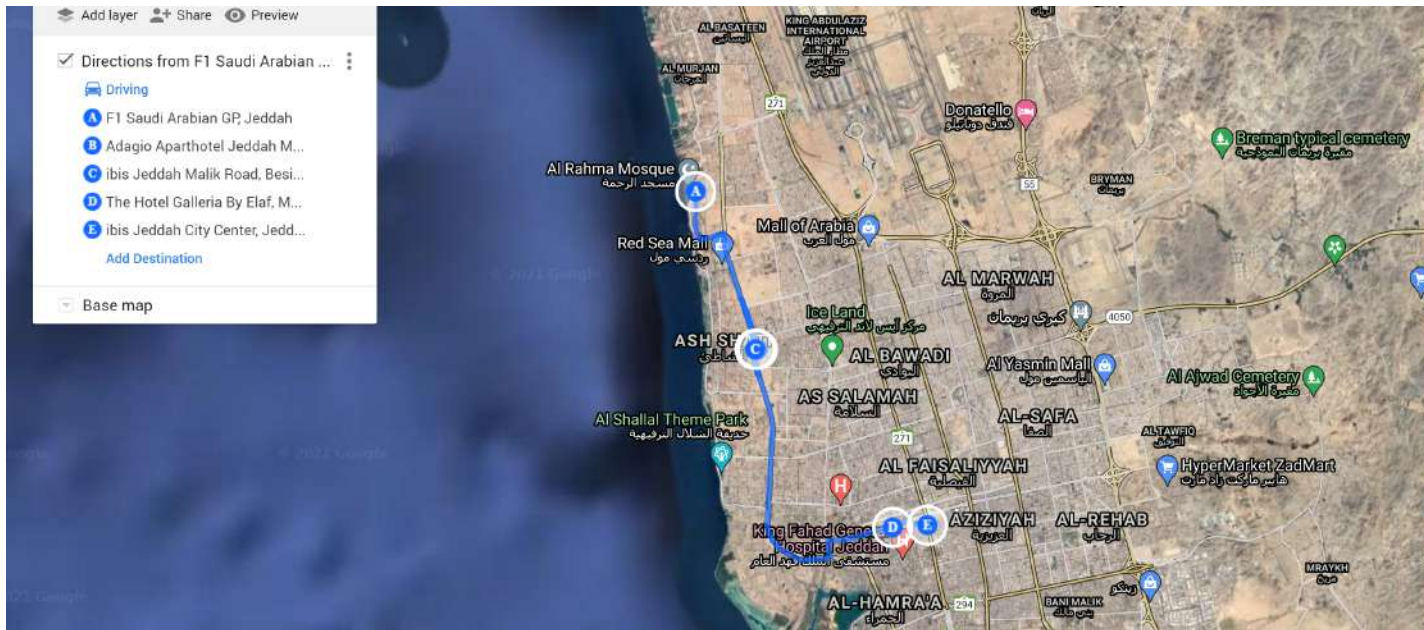

***Maintain a loop between F1 SITE to HOTEL PATH every 30 Minutes**

Hotels :

- Roshan Al Azhar
- Tafwij Hotel
- Burj al balad

NUMBER OF BUSSES

3 Busses

[HTTPS://WWW.GOOGLE.COM/MAPS/D/EDIT?MID=12AKNZHVKU17BZDVVDFDRBNTJH2ZUYVFD&USP=SHARING](https://www.google.com/maps/d/edit?mid=12aknzHVku17BzDvVDFDRbNTJh2ZUYVFD&usp=sharing)

1\14 Friday

JEDDAH SHUTTLE FINISH OPERATION

الاتحاد السعودي للسيارات والدراجات النارية
Saudi Automobile & Motorcycle Federation

ASSISTANTS PARK P7

Path 9

Starts From 14:00

Finish at 00:30

DURATION

1 Hour

***Mantain a loop between F1 SITE to HOTEL PATH every 30 Minutes**

Hotels :

- Elaf Galleria
- Adagio Aparthotel Malik Road
- Adagio Ibis
- Ibis Hotel Malik Road

[HTTPS://WWW.GOOGLE.COM/MAPS/D/EDIT?MID=1XO7YDGOON2LAG7BN9ENI3FBJ2-ITOFSP&USP=SHARING](https://www.google.com/maps/d/edit?mid=1XO7YDGOON2LAG7BN9ENI3FBJ2-ITOFSP&usp=sharing)

Finish at 00:30

DURATION

1 Hour

***Maintain a loop between F1 SITE to HOTEL PATH every 60 Minutes**

Hotels :

- City View

[HTTPS://WWW.GOOGLE.COM/MAPS/D/EDIT?MID=1OESDKLXOVS440N0AYBAXGRNPSMKL0GY_&USP=SHARING](https://www.google.com/maps/d/edit?mid=1OESDKLXOVS440N0AYBAXGRNPSMKL0GY_&usp=sharing)