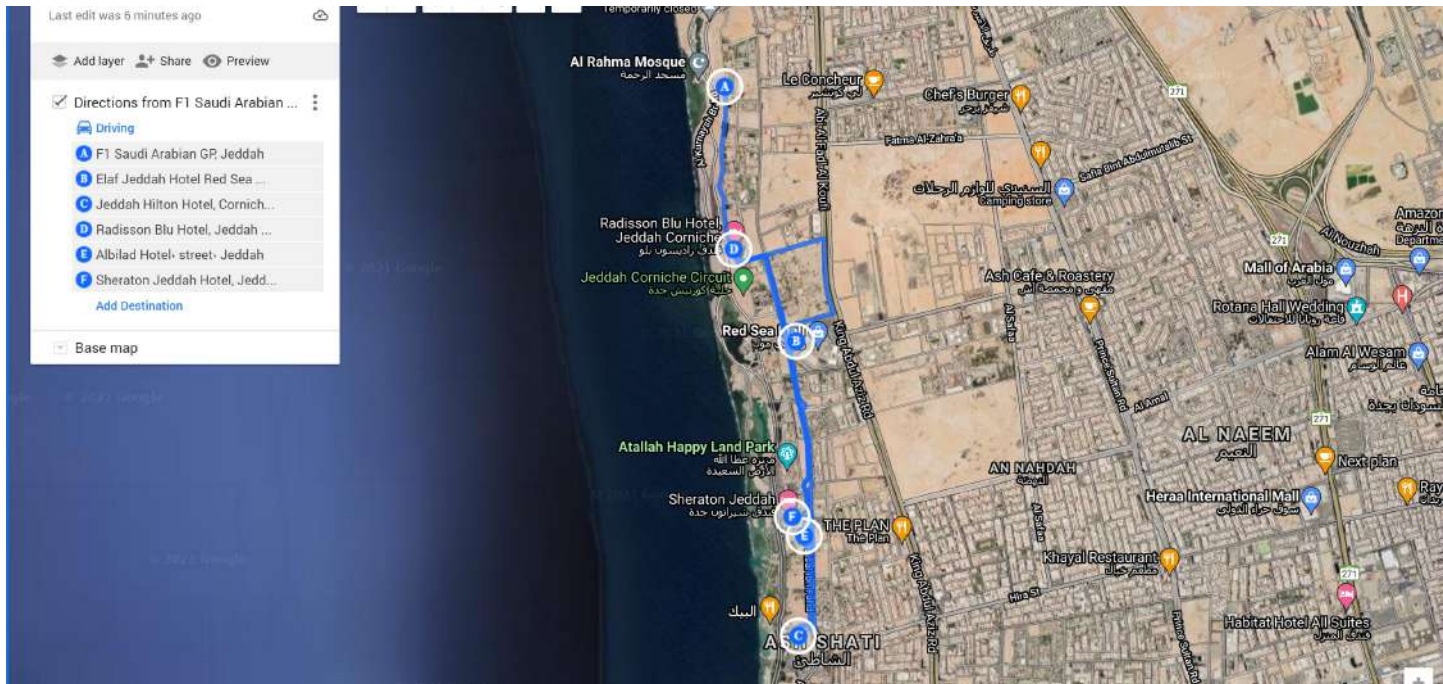

GPS POINTS
 ASSISTANCE PARK: 21 38.577' N / 39 6.469' E
 ENTRANCE CCR TO PODIUM: 21 37.826' N / 39 6.460' E
 PREMIUM HOSPITALITY PARKING: 21 38.179' N / 39 6.305' E
 PREMIUM HOSPITALITY ENTRANCE: 21 38.176' N / 39 6.291' E
 PODIUM: 21 38.104' N / 39 6.214' E
 MEDIA CENTER PARKING: 21 38.215' N / 39 6.280' E
 MEDIA CENTER ENTRANCE: 21 38.288' N / 39 6.264' E

1 Hour

***Maintain a loop between F1 SITE to HOTEL PATH every 1 hour**

Hotels :

- Al Bilad Hotel
- ELAF Hotel Red Sea Mall
- Hilton Corniche
- Radisson Blue Corniche
- Sheraton Hotel corniche

NUMBER OF BUSSES

*Maintain a loop between F1 SITE to HOTEL PATH every 30 Minutes

Hotels :

- Habitat All Suites
- ARABIAN HOMES
- CASABLANCA HOTEL
- QASR AL THURAYA HOTEL
- HYATT HOUSE HOTEL

[HTTPS://WWW.GOOGLE.COM/MAPS/D/EDIT?MID=1K0IDSGMRT7QKDB9UHLTO5LCB6GU1UCSX&USP=SHARING](https://www.google.com/maps/d/edit?mid=1K0IDSGMRT7QKDB9UHLTO5LCB6GU1UCSX&usp=sharing)

Finish at 00:30

DURATION

1 Hour

***Mantain a loop between F1 SITE to HOTEL PATH every 30 Minutes**

Hotels :

- Al Jawahrah Al Awla
- Mila Hotel
- Alsamha Aparthotel
- Crowne Plaza Al Salamah

[HTTPS://WWW.GOOGLE.COM/MAPS/D/EDIT?MID=1250CD_QVVQXSJQMM-BIR7CU5KIAO_71_&usp=SHARING](https://www.google.com/maps/d/edit?mid=1250CD_QVVQXSJQMM-BIR7CU5KIAO_71_&usp=sharing)