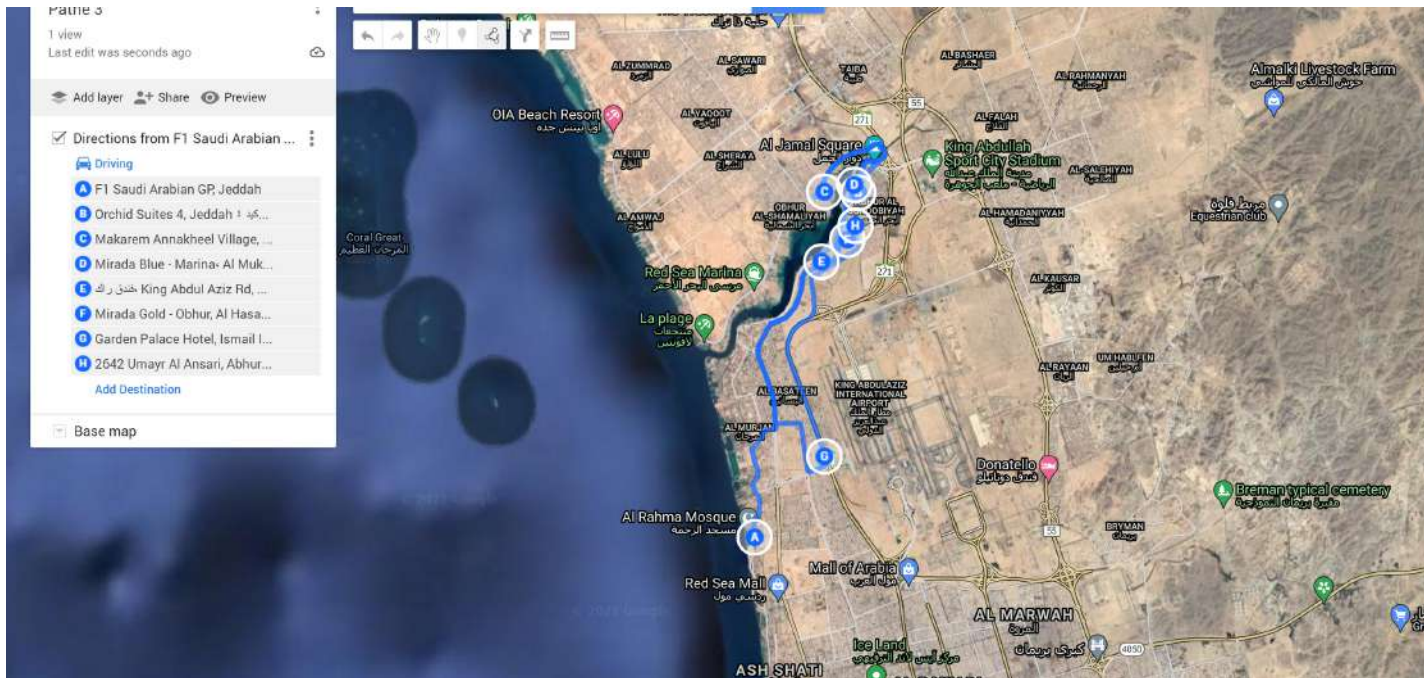

Hotels :

- Intercontinental Jeddah
- MIRA WATERFRONT
- RITZ CARLTON JEDDAH
- VIVID HOTEL

[HTTPS://WWW.GOOGLE.COM/MAPS/D/EDIT?
MID=17WURMKUQ9A9WBDXUUOTO462KPWJWP4GZ&USP=SHARING](https://www.google.com/maps/d/edit?mid=17wurmkuq9a9wbdxuuoto462kpwjwp4gz&usp=sharing)

Finish at 00:30

DURATION

1:30Hour

***Maintain a loop between F1 SITE to HOTEL PATH every 30 Minutes**

Hotels :

- ORCHID SUITES 4
- Makarem Annakheel Village
- Mirada Blue Hotel
- RAK Hotel- Aparts
- Mirada Golden Ubhor
- GARDEN PALACE
- QUIET DREAMS - AL-NOOR BRANCH