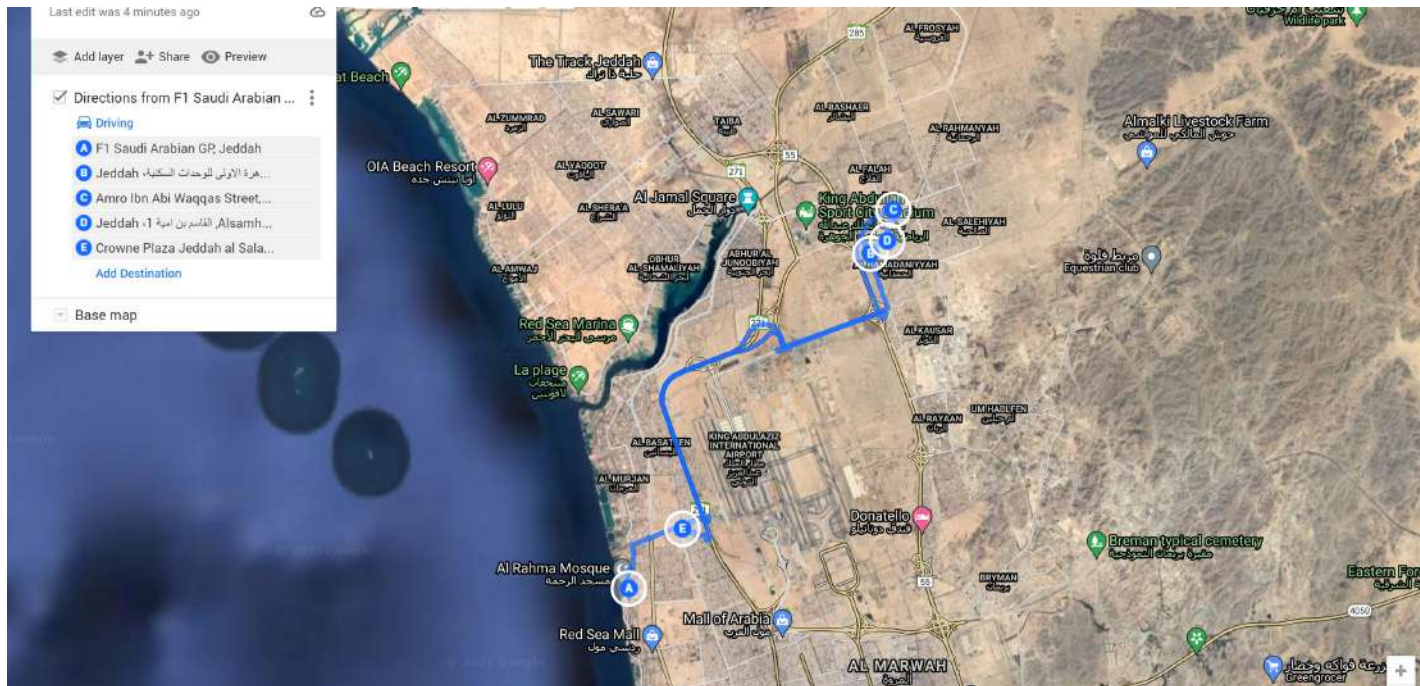

Finish at 00:30

DURATION

1 Hour

***Mantain a loop between F1 SITE to HOTEL PATH every 30 Minutes**

Hotels :

- VERTA Hotel Jeddah
- Park Inn by Radisson
- HOLIDAY INN JEDDAH GATEWAY

[HTTPS://WWW.GOOGLE.COM/MAPS/D/EDIT?MID=18DXWJDCIQA441J6DSIWYSS9JZK6ILUSR&USP=SHARING](https://www.google.com/maps/d/edit?mid=18DXWJDCIQA441J6DSIWYSS9JZK6ILUSR&usp=sharing)

Finish at 00:30

DURATION

1 Hour

***Mantain a loop between F1 SITE to HOTEL PATH every 30 Minutes**

Hotels :

- Al Jawahrah Al Awla
- Mila Hotel
- Alsamha Aparthotel
- Crowne Plaza Al Salamah

[HTTPS://WWW.GOOGLE.COM/MAPS/D/EDIT?MID=1250CD_QVVQXSJQMM-BIR7CU5KIAO_71_&usp=SHARING](https://www.google.com/maps/d/edit?mid=1250CD_QVVQXSJQMM-BIR7CU5KIAO_71_&usp=sharing)