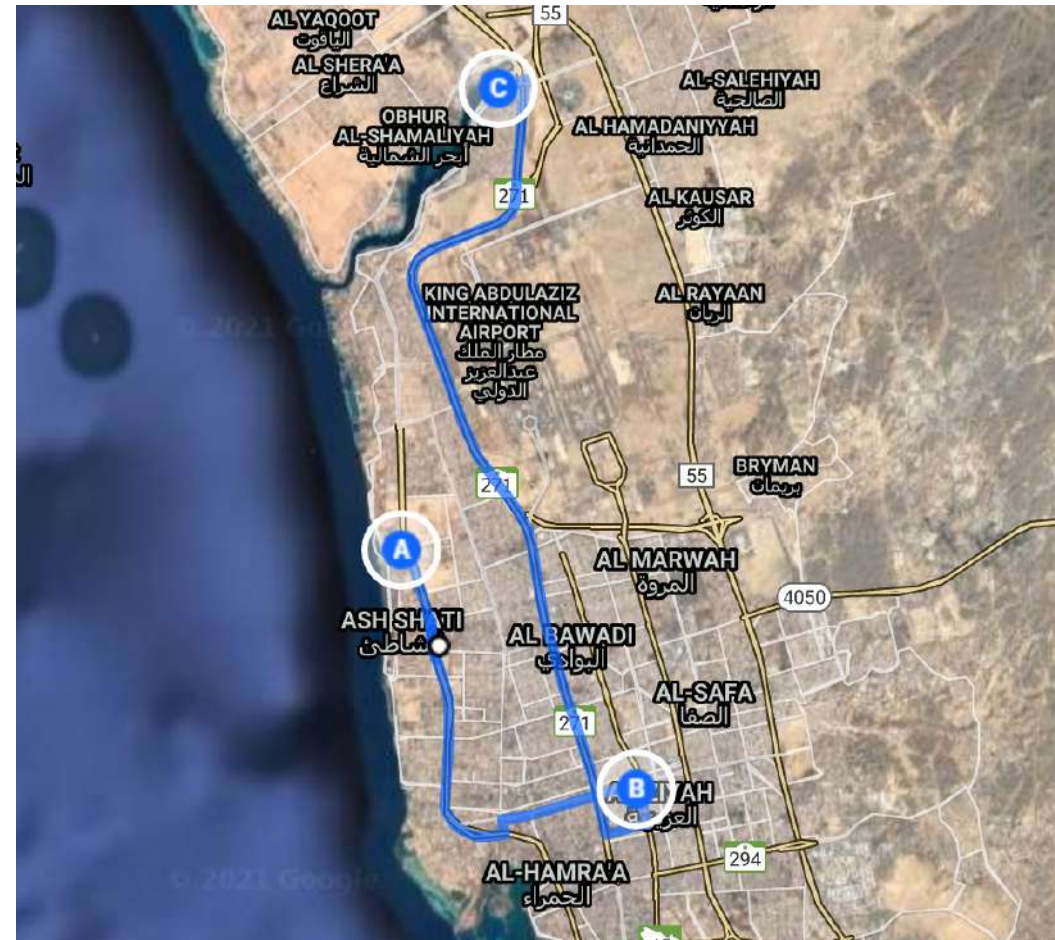

Finish at 00:30

DURATION

1 Hour

***Maintain a loop between F1 SITE to HOTEL PATH every 60 Minutes**

Hotels :

- City View

[HTTPS://WWW.GOOGLE.COM/MAPS/D/EDIT?MID=1OESDKLXOVS440N0AYBAXGRNPSMKL0GY_&USP=SHARING](https://www.google.com/maps/d/edit?mid=1OESDKLXOVS440N0AYBAXGRNPSMKL0GY_&usp=sharing)

ASSISTANTS PARK

Zone A,B,C

Locations →

[HTTPS://WWW.GOOGLE.COM/MAPS/D/EDIT?MID=1TFK3BHYG099V5CMGUQBG3LHS9ECZIVY4&USP=SHARING](https://www.google.com/maps/d/edit?mid=1TFK3BHYG099V5CMGUQBG3LHS9ECZIVY4&usp=sharing)

Zone A 6:00 AM 7:00 AM 8:00 AM
Path 1 - Path 2 - Path 5- Path 7

Zone B 6:00 AM 7:00 AM 8:00 AM
Path 8 - Path 9 - Path 10 - Path 4

Zone C 6:00 AM 7:00 AM 8:00 AM
Path 3 - Path 6

TOTAL BUSES TYPE (40PAX)

18 Busses