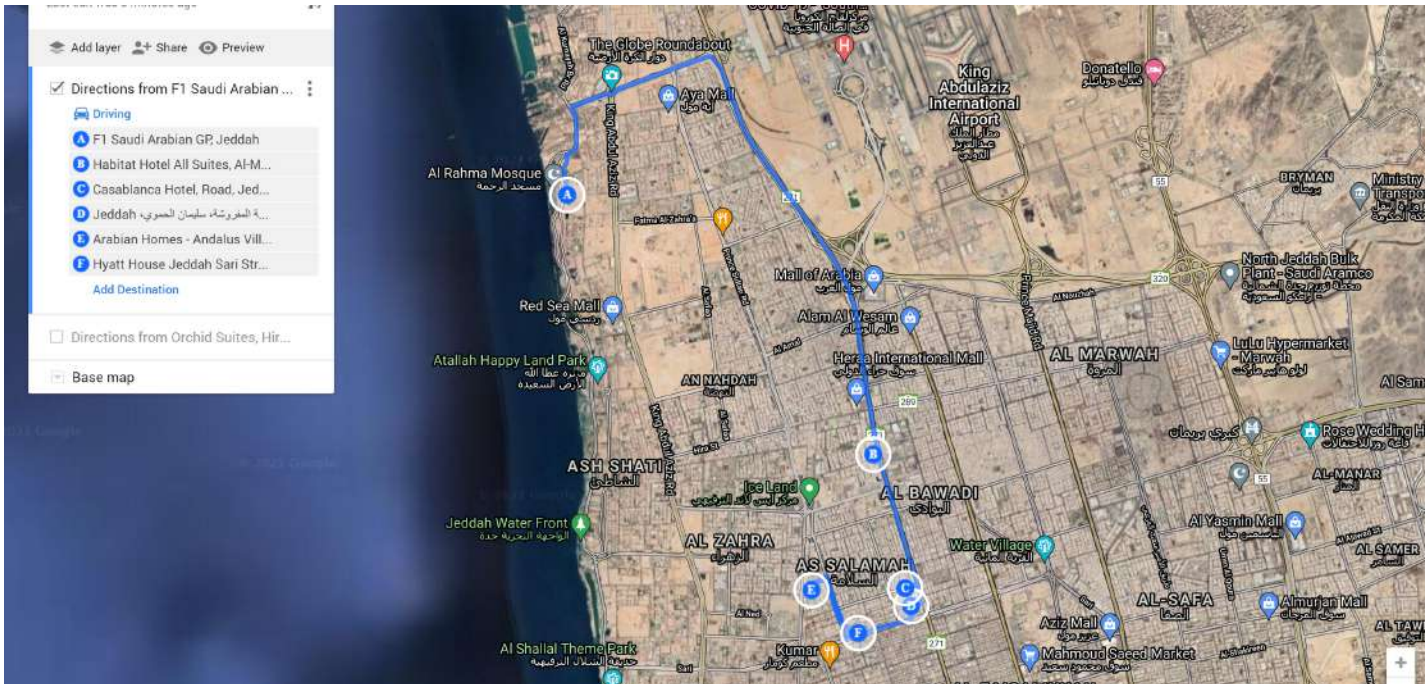

NUMBER OF BUSSES

3 Busses

[HTTPS://WWW.GOOGLE.COM/MAPS/D/EDIT?MID=1XSSNY9T0LLOJ66GJQDTP9TKULYLPWE8-&USP=SHARING](https://www.google.com/maps/d/edit?mid=1XSSNY9T0LLOJ66GJQDTP9TKULYLPWE8-&usp=sharing)

1\14 Friday

*Maintain a loop between F1 SITE to HOTEL PATH every 30 Minutes

Hotels :

- Habitat All Suites
- ARABIAN HOMES
- CASABLANCA HOTEL
- QASR AL THURAYA HOTEL
- HYATT HOUSE HOTEL

[HTTPS://WWW.GOOGLE.COM/MAPS/D/EDIT?MID=1K0IDSGMRT7QKDB9UHLTO5LCB6GU1UCSX&USP=SHARING](https://www.google.com/maps/d/edit?mid=1K0IDSGMRT7QKDB9UHLTO5LCB6GU1UCSX&usp=sharing)

Finish at 00:30

DURATION

1 Hour

***Mantain a loop between F1 SITE to HOTEL PATH every 30 Minutes**

Hotels :

- VERTA Hotel Jeddah
- Park Inn by Radisson
- HOLIDAY INN JEDDAH GATEWAY

[HTTPS://WWW.GOOGLE.COM/MAPS/D/EDIT?MID=18DXWJDCIQA441J6DSIWYSS9JZK6ILUSR&USP=SHARING](https://www.google.com/maps/d/edit?mid=18DXWJDCIQA441J6DSIWYSS9JZK6ILUSR&usp=sharing)

Finish at 00:30

DURATION

1 Hour

***Mantain a loop between F1 SITE to HOTEL PATH every 30 Minutes**

Hotels :

- Al Jawahrah Al Awla
- Mila Hotel
- Alsamha Aparthotel
- Crowne Plaza Al Salamah

[HTTPS://WWW.GOOGLE.COM/MAPS/D/EDIT?MID=1250CD_QVVQXSJQMM-BIR7CU5KIAO_71_&usp=SHARING](https://www.google.com/maps/d/edit?mid=1250CD_QVVQXSJQMM-BIR7CU5KIAO_71_&usp=sharing)