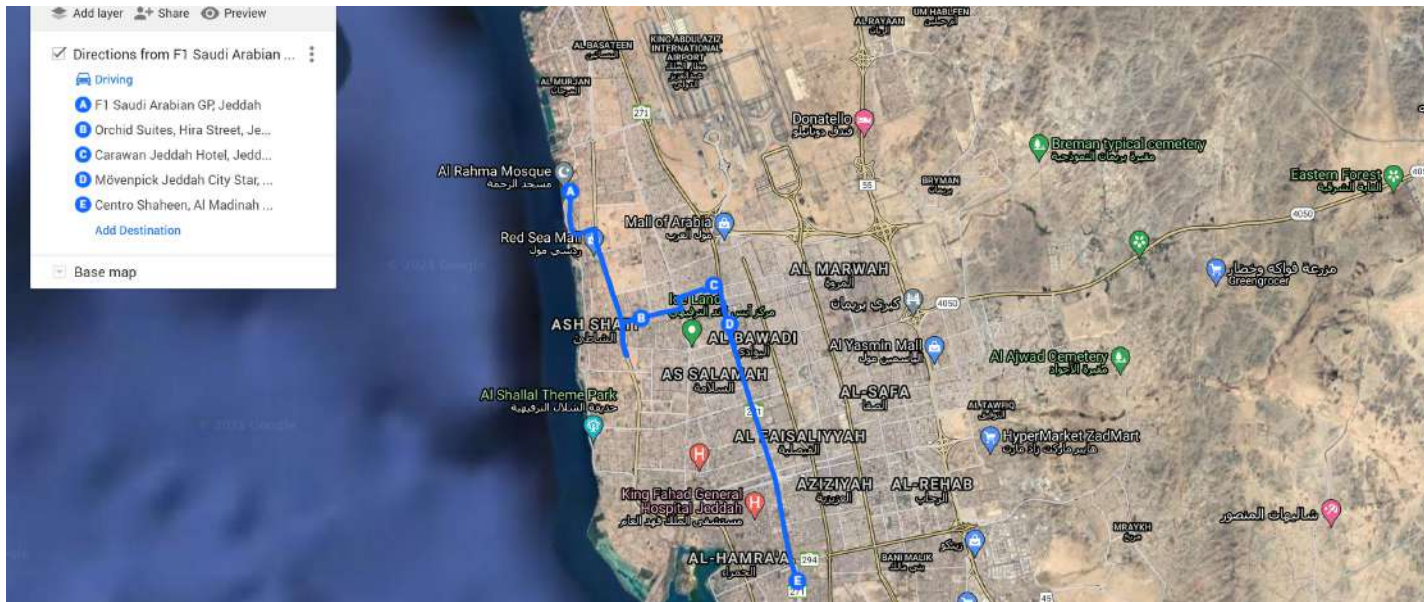

Finish at 00:30

DURATION

1 Hour

***Mantain a loop between F1 SITE to HOTEL PATH every 30 Minutes**

Hotels :

- Al Jawahrah Al Awla
- Mila Hotel
- Alsamha Aparthotel
- Crowne Plaza Al Salamah

[HTTPS://WWW.GOOGLE.COM/MAPS/D/EDIT?MID=1250CD_QVVQXSJQMM-BIR7CU5KIAO_71_&usp=SHARING](https://www.google.com/maps/d/edit?mid=1250CD_QVVQXSJQMM-BIR7CU5KIAO_71_&usp=sharing)

Finish at 00:30

DURATION

1 Hour

***Mantain a loop between F1 SITE to HOTEL PATH every 30 Minutes**

Hotels :

- movenpick city star jeddah
- ORCHID SUITES
- Carawan (alnaeem)
- Centro Shaheen Jeddah by Rotana

NUMBER OF BUSSES

3 Busses

[HTTPS://WWW.GOOGLE.COM/MAPS/D/EDIT?MID=1LHT_NPQBQZCZGY_K6GXEJBEVBNQT8R5T&USP=SHARING](https://www.google.com/maps/d/edit?mid=1LHT_NPQBQZCZGY_K6GXEJBEVBNQT8R5T&usp=sharing)

1\14 Friday

***Maintain a loop between F1 SITE to HOTEL PATH every 30 Minutes**

Hotels :

- Roshan Al Azhar
- Tafwij Hotel
- Burj al balad

NUMBER OF BUSSES

3 Busses

[HTTPS://WWW.GOOGLE.COM/MAPS/D/EDIT?MID=12AKNZHVKU17BZDVVDFDRBNTJH2ZUYVFD&USP=SHARING](https://www.google.com/maps/d/edit?mid=12aknzHVku17BzDvVDFDRbNTJh2ZUYVFD&usp=sharing)