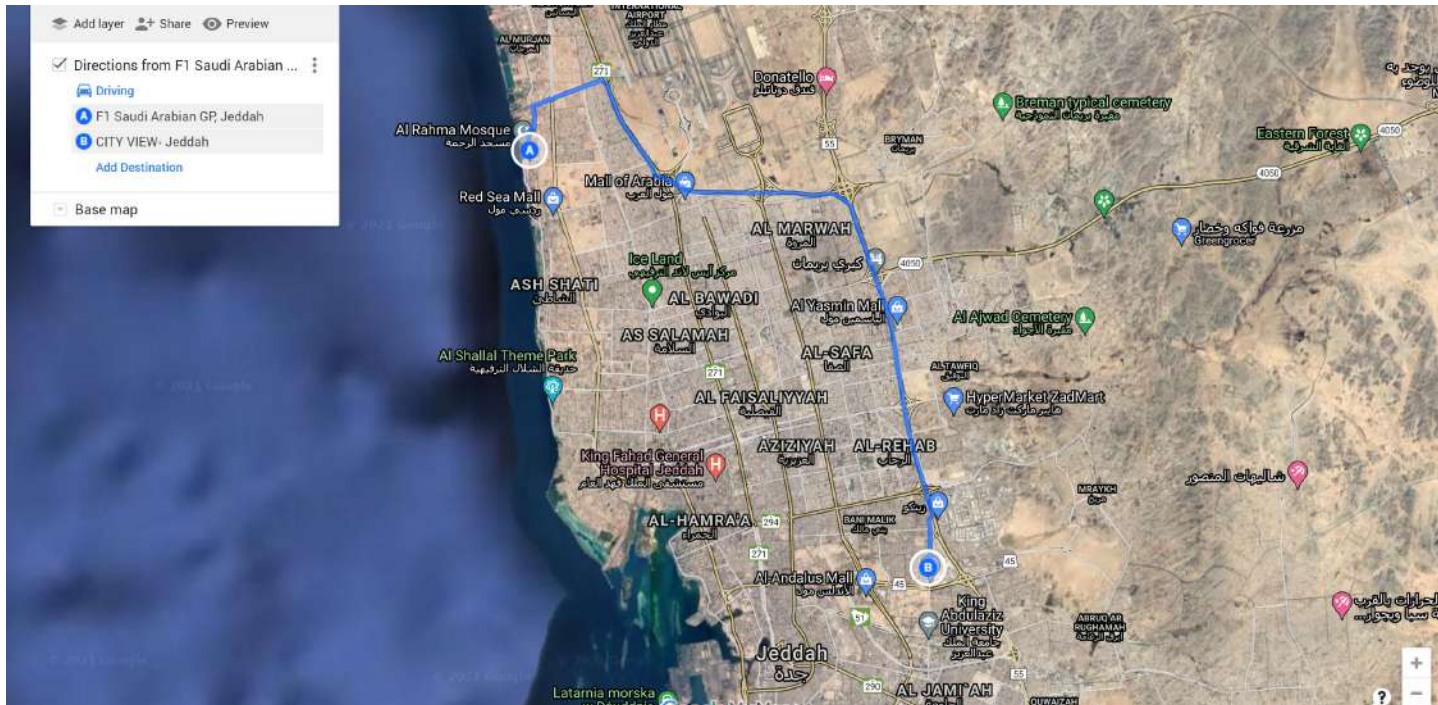

1 Hour

***Mantain a loop between F1 SITE to HOTEL PATH every 30 Minutes**

Hotels :

- Elaf Galleria
- Adagio Aparthotel Malik Road
- Adagio Ibis
- Ibis Hotel Malik Road

[HTTPS://WWW.GOOGLE.COM/MAPS/D/EDIT?MID=1XO7YDGOON2LAG7BN9ENI3FBJ2-ITOFSP&USP=SHARING](https://www.google.com/maps/d/edit?mid=1XO7YDGOON2LAG7BN9ENI3FBJ2-ITOFSP&usp=sharing)

NUMBER OF BUSESSES

3 Busses

1\14 Friday

JEDDAH SHUTTLE FINISH OPERATION

الاتحاد السعودي للسيارات والدراجات النارية
Saudi Automobile & Motorcycle Federation

ASSISTANTS PARK P7

Path 10

Starts From 14:00

Finish at 00:30

DURATION

1 Hour

***Maintain a loop between F1 SITE to HOTEL PATH every 60 Minutes**

Hotels :

- City View

[HTTPS://WWW.GOOGLE.COM/MAPS/D/EDIT?MID=1OESDKLXOVS440N0AYBAXGRNPSMKL0GY_&USP=SHARING](https://www.google.com/maps/d/edit?mid=1OESDKLXOVS440N0AYBAXGRNPSMKL0GY_&usp=sharing)