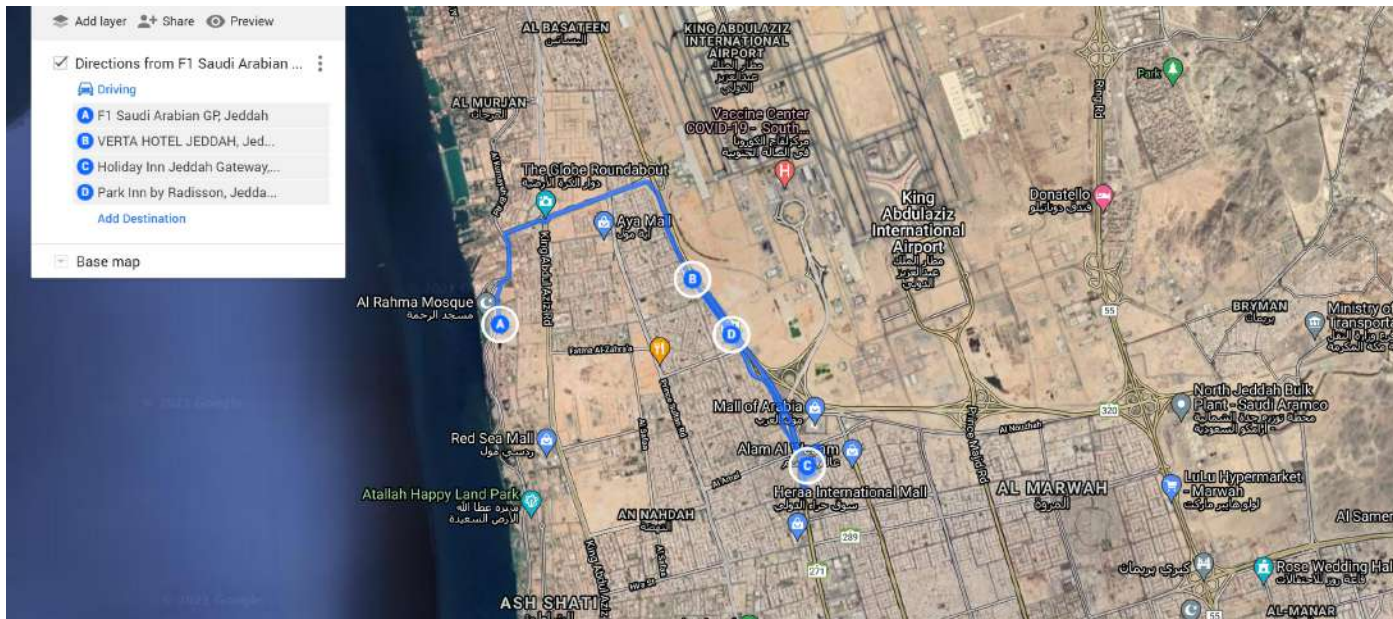

*Maintain a loop between F1 SITE to HOTEL PATH every 30 Minutes

Hotels :

- Habitat All Suites
- ARABIAN HOMES
- CASABLANCA HOTEL
- QASR AL THURAYA HOTEL
- HYATT HOUSE HOTEL

[HTTPS://WWW.GOOGLE.COM/MAPS/D/EDIT?MID=1K0IDSGMRT7QKDB9UHLTO5LCB6GU1UCSX&USP=SHARING](https://www.google.com/maps/d/edit?mid=1K0IDSGMRT7QKDB9UHLTO5LCB6GU1UCSX&usp=sharing)

Finish at 00:30

DURATION

1 Hour

***Mantain a loop between F1 SITE to HOTEL PATH every 30 Minutes**

Hotels :

- VERTA Hotel Jeddah
- Park Inn by Radisson
- HOLIDAY INN JEDDAH GATEWAY

[HTTPS://WWW.GOOGLE.COM/MAPS/D/EDIT?MID=18DXWJDCIQA441J6DSIWYSS9JZK6ILUSR&USP=SHARING](https://www.google.com/maps/d/edit?mid=18DXWJDCIQA441J6DSIWYSS9JZK6ILUSR&usp=sharing)

Finish at 00:30

DURATION

1 Hour

***Mantain a loop between F1 SITE to HOTEL PATH every 30 Minutes**

Hotels :

- Al Jawahrah Al Awla
- Mila Hotel
- Alsamha Aparthotel
- Crowne Plaza Al Salamah

[HTTPS://WWW.GOOGLE.COM/MAPS/D/EDIT?MID=1250CD_QVVQXSJQMM-BIR7CU5KIAO_71_&usp=SHARING](https://www.google.com/maps/d/edit?mid=1250CD_QVVQXSJQMM-BIR7CU5KIAO_71_&usp=sharing)