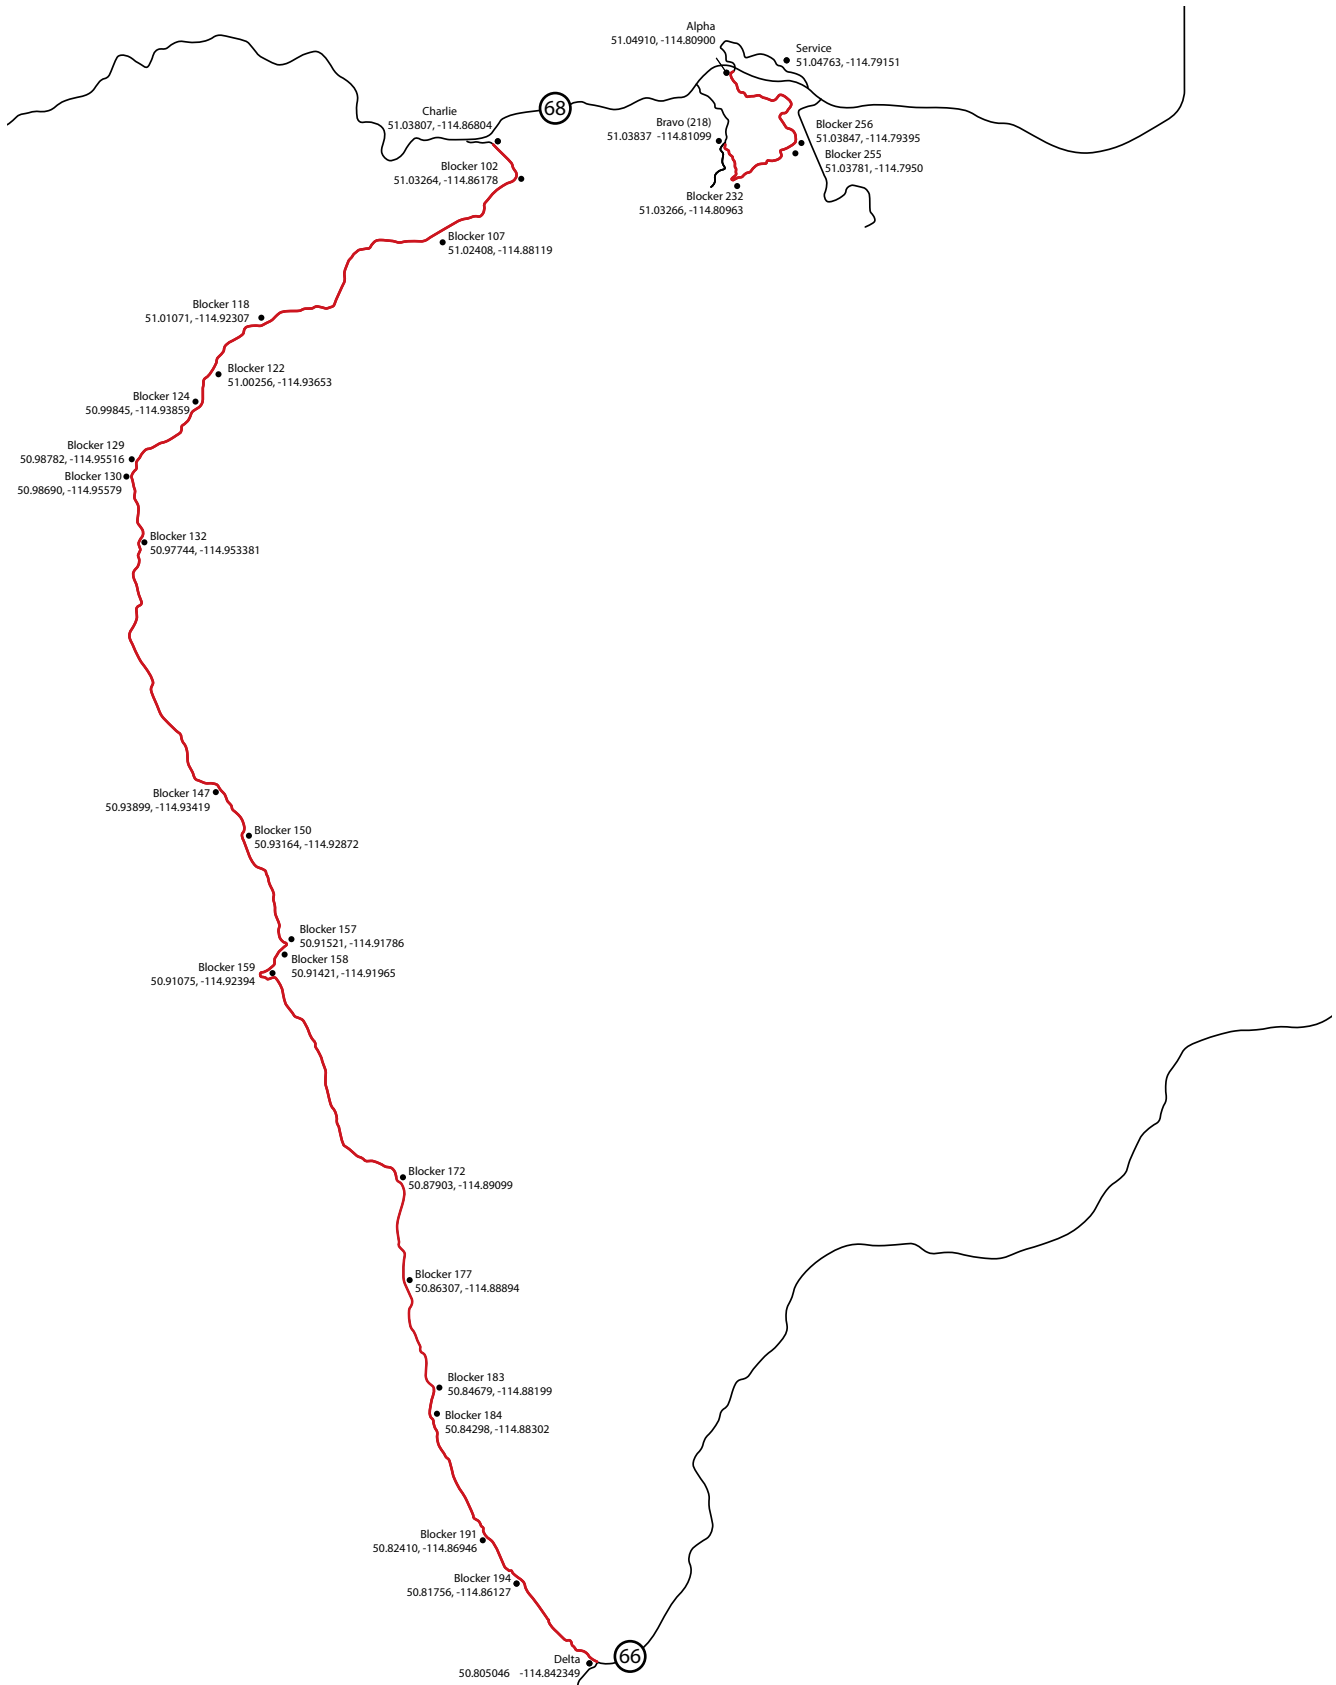

### SS 1 and 2 - Loop Reverse - 4.20 km

Alpha (5 plus 1 radio) to Bravo (5 plus 1 radio)

Minimum 3 Radio Blockers, 4 potential Blockers

0800h Road Closure  
0839h SS 1 First Car Due  
1008h SS 2 Car 35 end  
1030h Road Opens

# SS 3, 5 and 7 - Powderface 30 South - 34.10 km

Charlie (5 plus 1 radio) to Delta (5 plus 1 radio)

0945h Road Closure

Minimum 7 Radio Blocker, 19 potential Blockers

01056h/1400h/1714h  
1155h/1459h/1813h

SS 3/5/7 First Due  
SS 3/5/7 Car 35 end

1900 Road Opens

1900h Road Opens