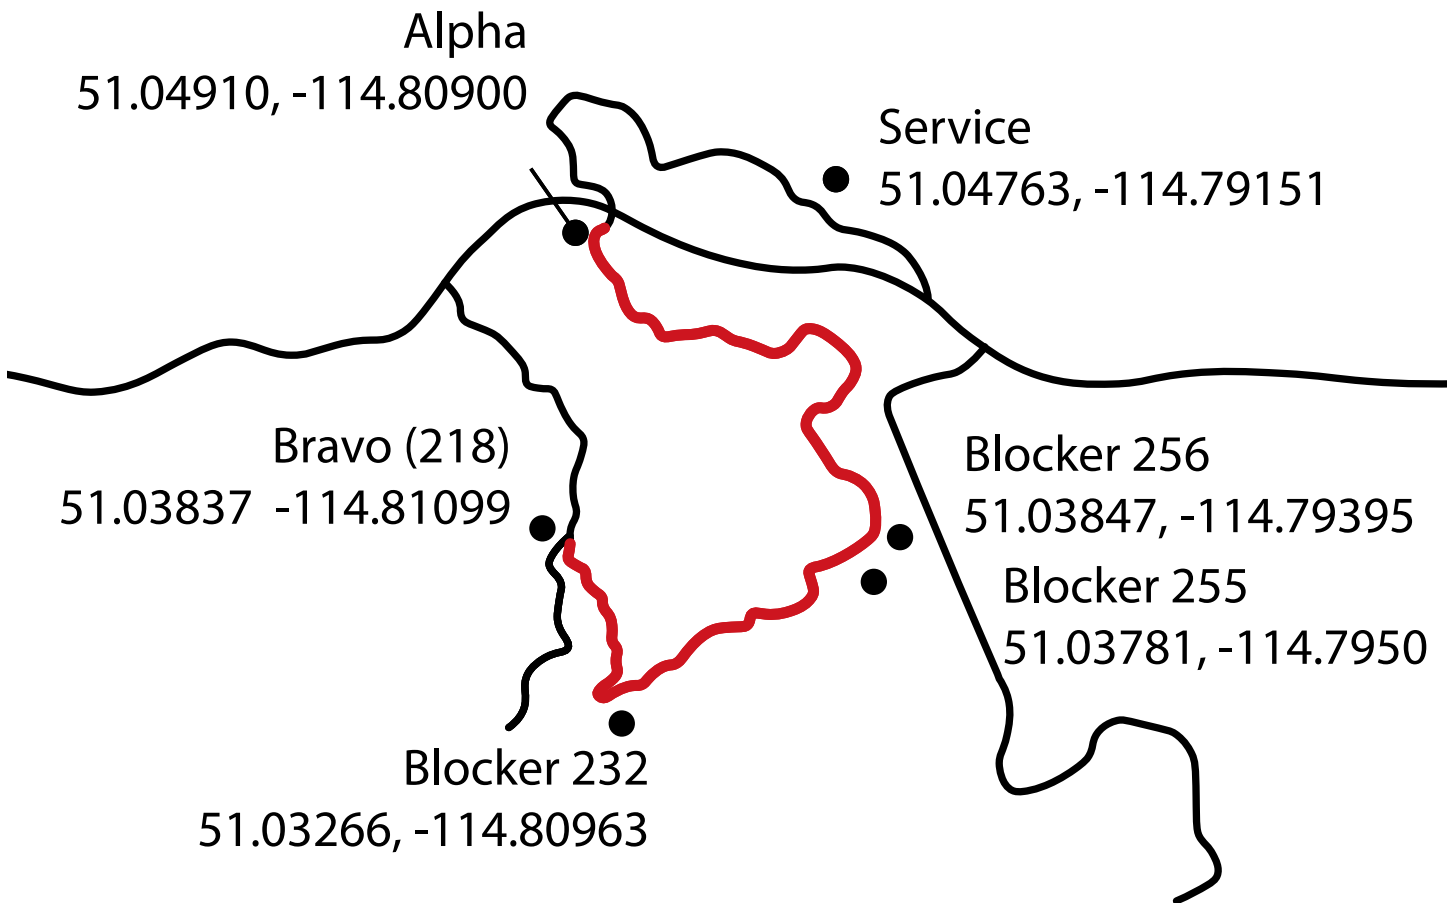

# SS 3, 5 and 7 - Powderface 30 South - 34.10 km

Charlie (5 plus 1 radio) to Delta (5 plus 1 radio)

0945h Road Closure

Minimum 7 Radio Blocker, 19 potential Blockers

01056h/1400h/1714h  
1155h/1459h/1813h

SS 3/5/7 First Due  
SS 3/5/7 Car 35 end

1900 Road Opens

# SS 4,6 and 8 - Powderface 30 North 1 - 34.08 km

Delta (5 plus 1 radio) to Charlie (5 plus 1 radio)

Minimum 7 Radio Blocker, 19 potential Blockers

0945h Road Closure

1223h/1527h SS 4/6 First Car Due

1322h/1626h SS 4/6 Car 35 end

1900h Road Opens