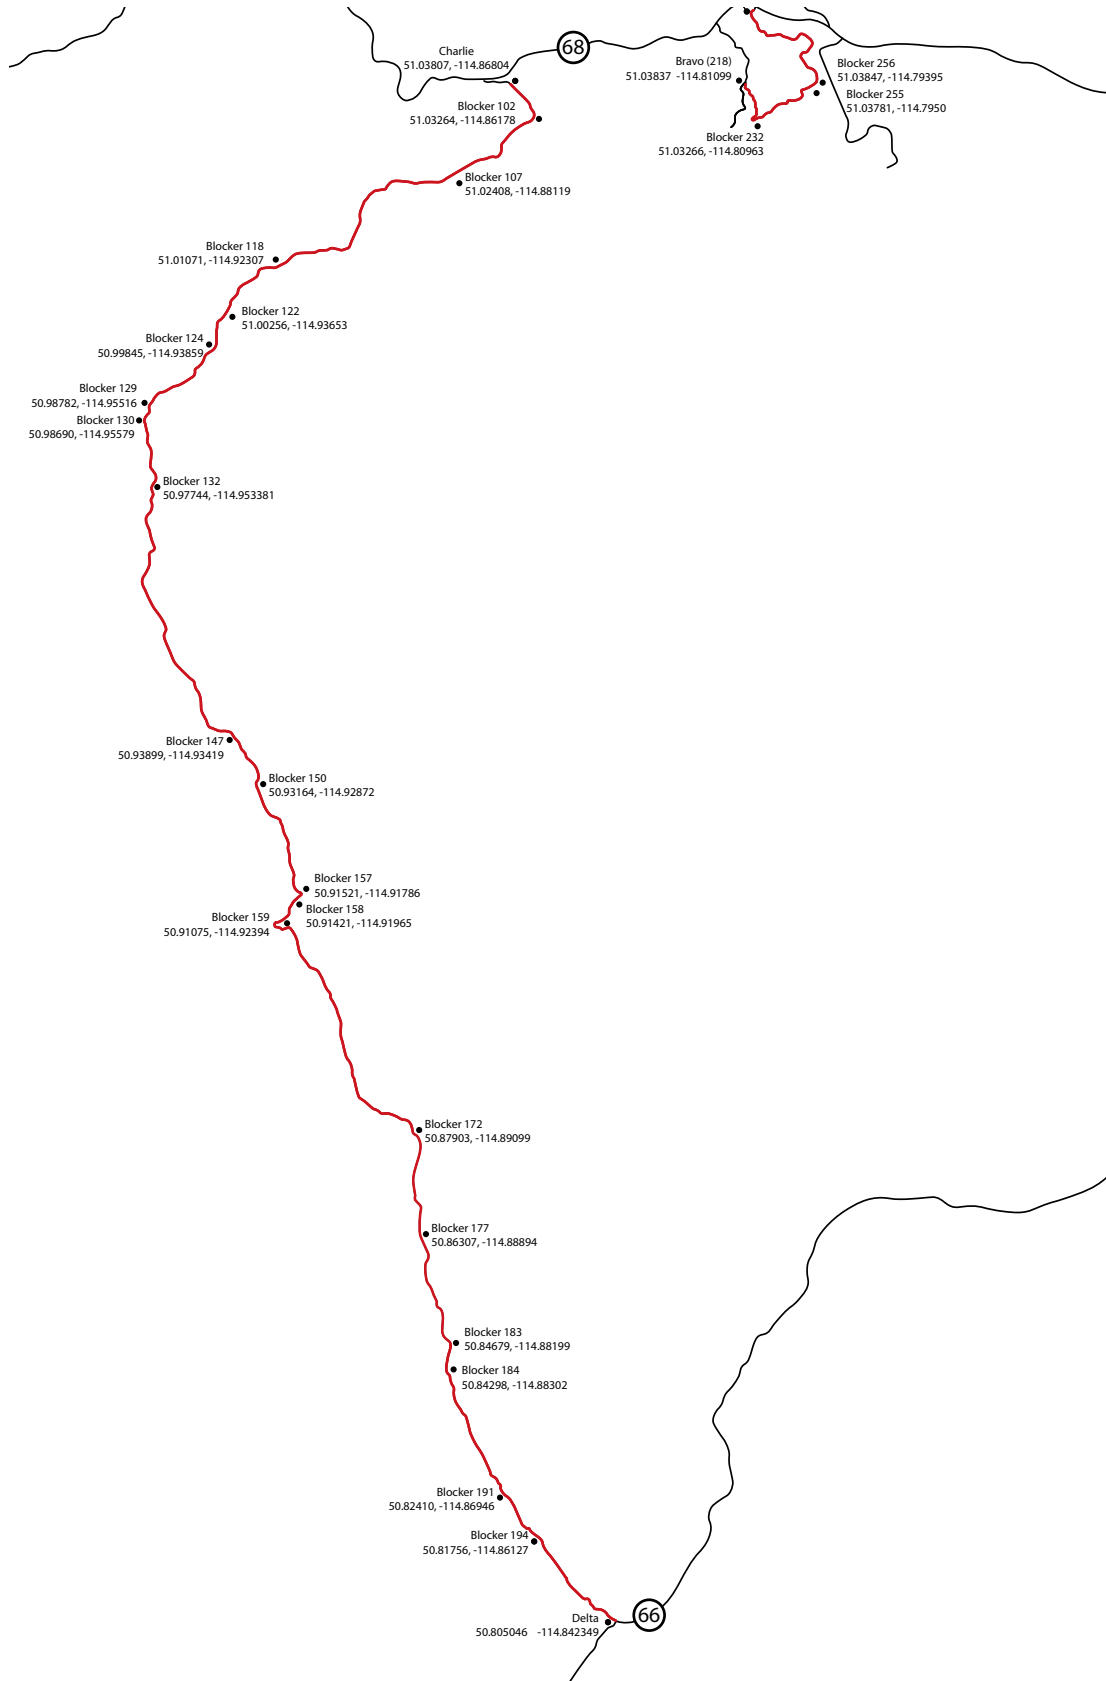

# SS 3, 5 and 7 - Powderface 30 South - 34.10 km

Charlie (5 plus 1 radio) to Delta (5 plus 1 radio)

0945h Road Closure

Minimum 7 Radio Blocker, 19 potential Blockers

01056h/1400h/1714h  
1155h/1459h/1813h

SS 3/5/7 First Due  
SS 3/5/7 Car 35 end

1900 Road Opens

# SS 4,6 and 8 - Powderface 30 North 1 - 34.08 km

Delta (5 plus 1 radio) to Charlie (5 plus 1 radio)

Minimum 7 Radio Blocker, 19 potential Blockers

0945h Road Closure

1223h/1527h SS 4/6 First Car Due

1322h/1626h SS 4/6 Car 35 end

1900h Road Opens