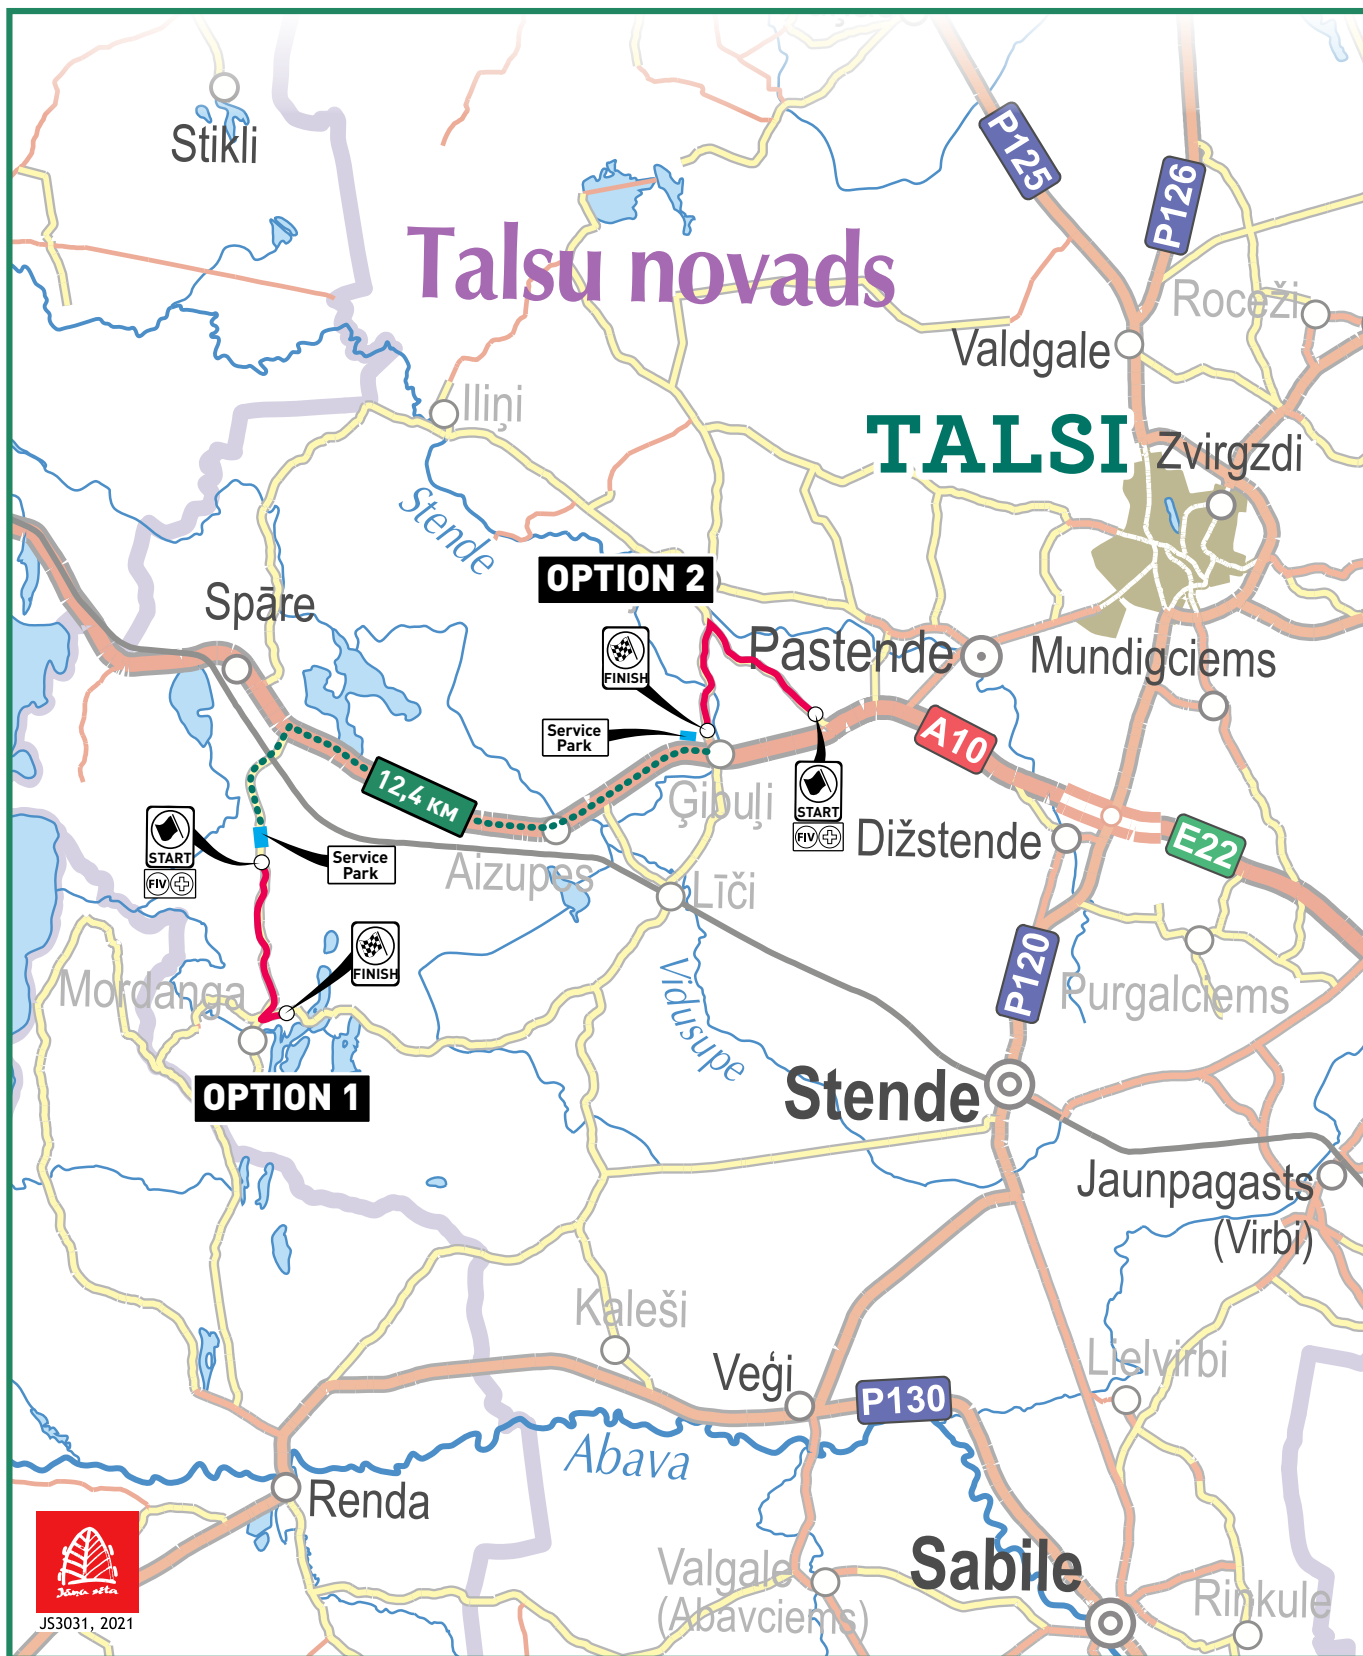

OFFICIAL TESTS

Date: 29.06.2021.

OPTION 1

MORDANGA, TALSI REGION

Distance: 4,3 km

Cost per car: 600€ + VAT

Driving: from 10.00 to 17.00

Date: 29.06.2021.

Service Park: 57.187313, 22.278659

Start: 57.182650, 22.279836

Finish: 57.155254, 22.285461

OPTION 2

ĢIBUĻI, TALSI REGION

Distance: 4,8 km

Cost per car: 600€ + VAT

Driving: from 10.00 to 17.00