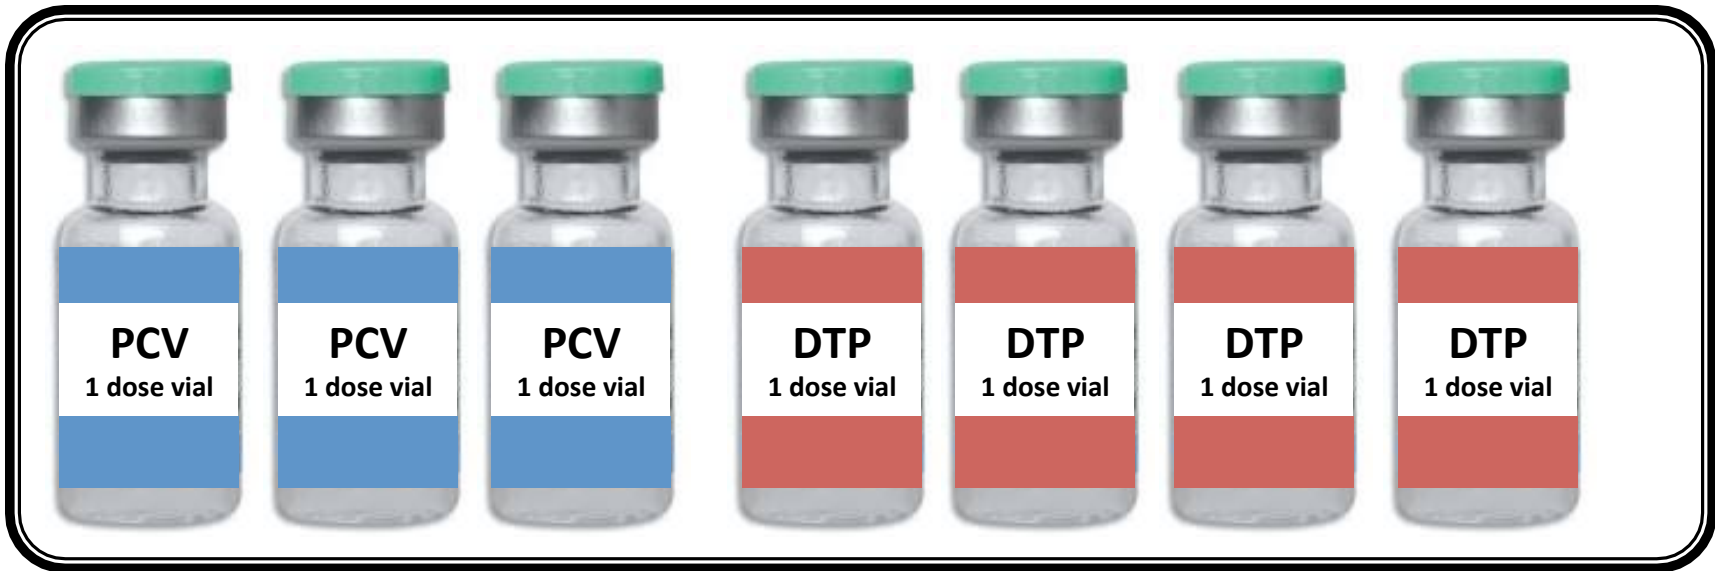

10 SL P2D0

>8°C (10hrs)
<-0.5°C (60min)

-29d -28d -27d -26d -25d -24d -23d -22d -21d -20d -19d -18d -17d -16d -15d -14d -13d -12d -11d -10d -9d -8d -7d -6d -5d -4d -3d -2days yesterday today

ALARM 08:25 05.5 °C

Alarm state Time / Alarm duration Temp. / Min. - Max.

SET Fridge-tag® READ

10108445

CE

>8°C (10hrs)
 <-0.5°C (60min)

-29d -28d -27d -26d -25d -24d -23d -22d -21d -20d -19d -18d -17d -16d -15d -14d -13d -12d -11d -10d -9d -8d -7d -6d -5d -4d -3d -2days yesterday today

▲ OK ▼ ▲ 08:53 07.5°C ▼

Alarm state Time / Alarm duration Temp. / Min. - Max.

SET READ

Fridge-tag®
 10108445

 CE

>8°C (10hrs)
<-0.5°C (60min)

-29d -28d -27d -26d -25d -24d -23d -22d -21d -20d -19d -18d -17d -16d -15d -14d -13d -12d -11d -10d -9d -8d -7d -6d -5d -4d -3d -2days yesterd today