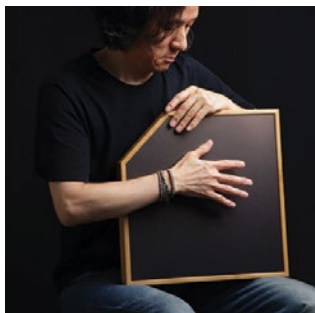

electroorganic aFrame

The aFrame enables performers to organically express their musicality just as if they were playing an acoustic instrument—the player controls the subtlety of the performance. ATV's proprietary Adaptive Timbre Technology* responds to the acoustic percussion playing techniques of striking, pressing, and friction. With nuance, the player can produce sounds that have tonal variation and effect controls not possible with existing digital percussion.

When playing the aFrame, its organic feel is instantly recognizable. The natural bamboo frame comes from a renewable resource and has properties that technically contribute to its playability. The bamboo frame is produced through the collaboration with Fujigen, Inc., a long-established and reputable manufacturer of high-quality wooden components for musical instruments. The playing surface is made of a hi-tech polycarbonate with the perfect balance of tone, bounce, and friction characteristics to give the aFrame its great sound and feel.

* Adaptive Timbre Technology dynamically adapts characteristics of dozens of filter groups, producing a broad range of tonal variations. These tonal frequency variations are directly created by the player's touch interacting with the polycarbonate surface.

Playing Technique

Apply your existing hand technique to produce a diverse palette of sounds, from classic acoustic to modern electronic.

Performance

The unique diamond shape of the aFrame contributes to the production of its varied tones—it all depends on where and how you strike it. The aFrame can be held with your hands, placed on a stand, or used with a neck strap. For a cable free experience, you can use guitar-type wireless audio technology.