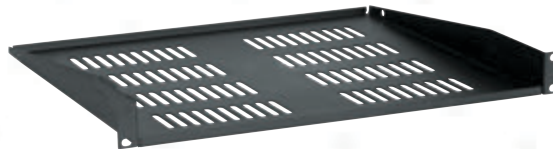

Steel Security Panel With Raised Edge

GRW-PNLSEC1 - 1U Size Panel
GRW-PNLSEC2 - 2U Size Panel
GRW-PNLSEC3 - 3U Size Panel
GRW-PNLSEC4 - 4U Size Panel

Steel Perforated Panel With Flanged Edge

GRW-PNLPRF1 - 1U Size Panel
GRW-PNLPRF2 - 2U Size Panel
GRW-PNLPRF3 - 3U Size Panel

Steel Vented Panel With Flanged Edge

GRW-PNLVNT1 - 1U Size Panel
GRW-PNLVNT2 - 2U Size Panel
GRW-PNLVNT3 - 3U Size Panel

Steel Flat Panel With Flat Edge

GRW-PNLSTFT1 - 1U Size Steel Panel
GRW-PNLSTFT2 - 2U Size Steel Panel
GRW-PNLSTFT3 - 3U Size Steel Panel

RACK SHELVES

Cold rolled 16 gauge steel construction with black powder coated finish.

Standard Shelves

GRW-SHELF1 - 1U Shelf With 10" Depth And Rear Flange
GRW-SHELF2 - 2U Shelf With 15" Depth And Rear Flange