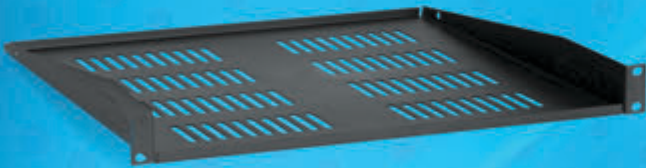

GATOR rackworks

2017
PRODUCT CATALOG

RACK DRAWERS

Drawers feature fully enclosed 16 gauge cold roll steel construction, heavy-duty smooth-glide drawer slides, spring-loaded latches and black powder coated finish. Lock