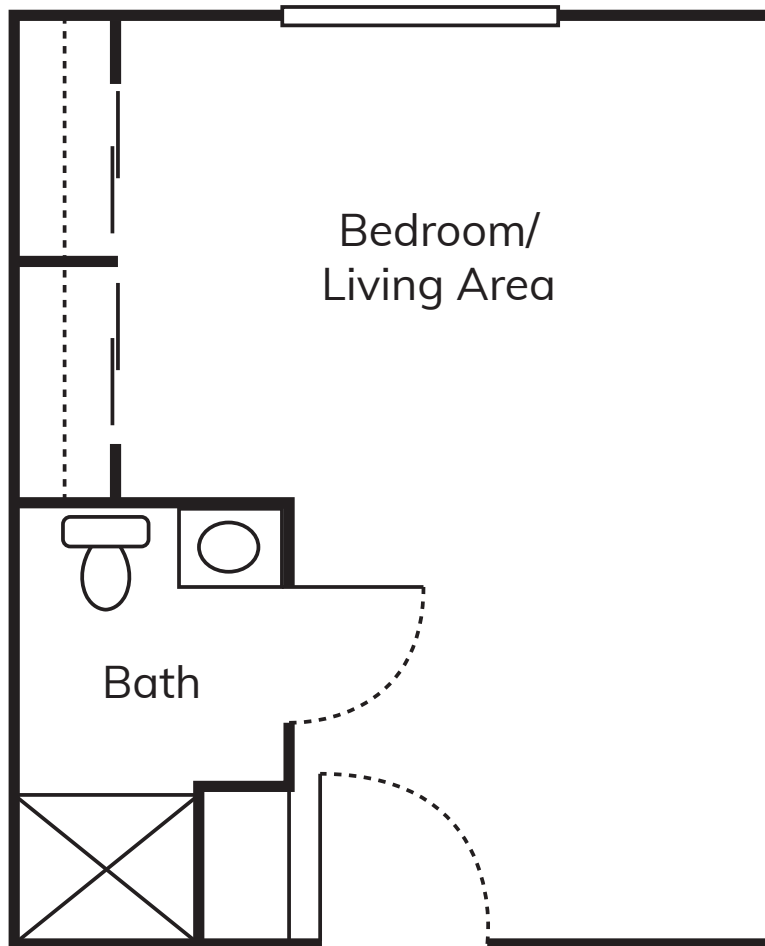

Assisted Living

Deluxe Alcove

Approx. 340 sq. ft.
Floor plans may vary.

Palmetto Landing
Eagle Senior Living