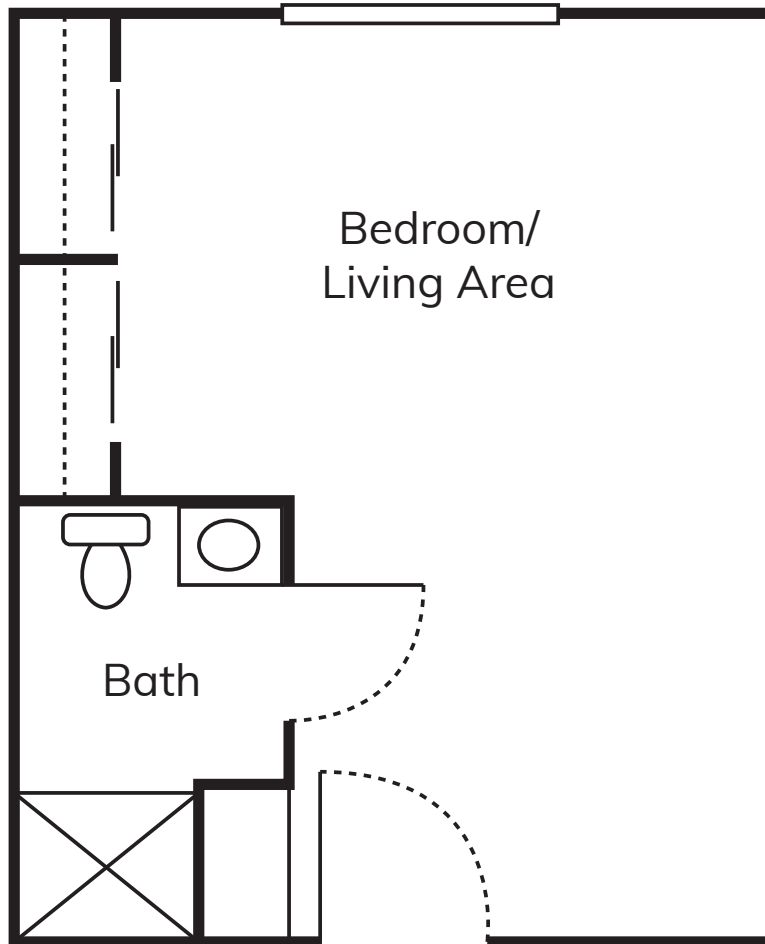

Memory Care

Deluxe Alcove

Approx. 340 sq. ft.
Floor plans may vary.

Palmetto Landing
Eagle Senior Living