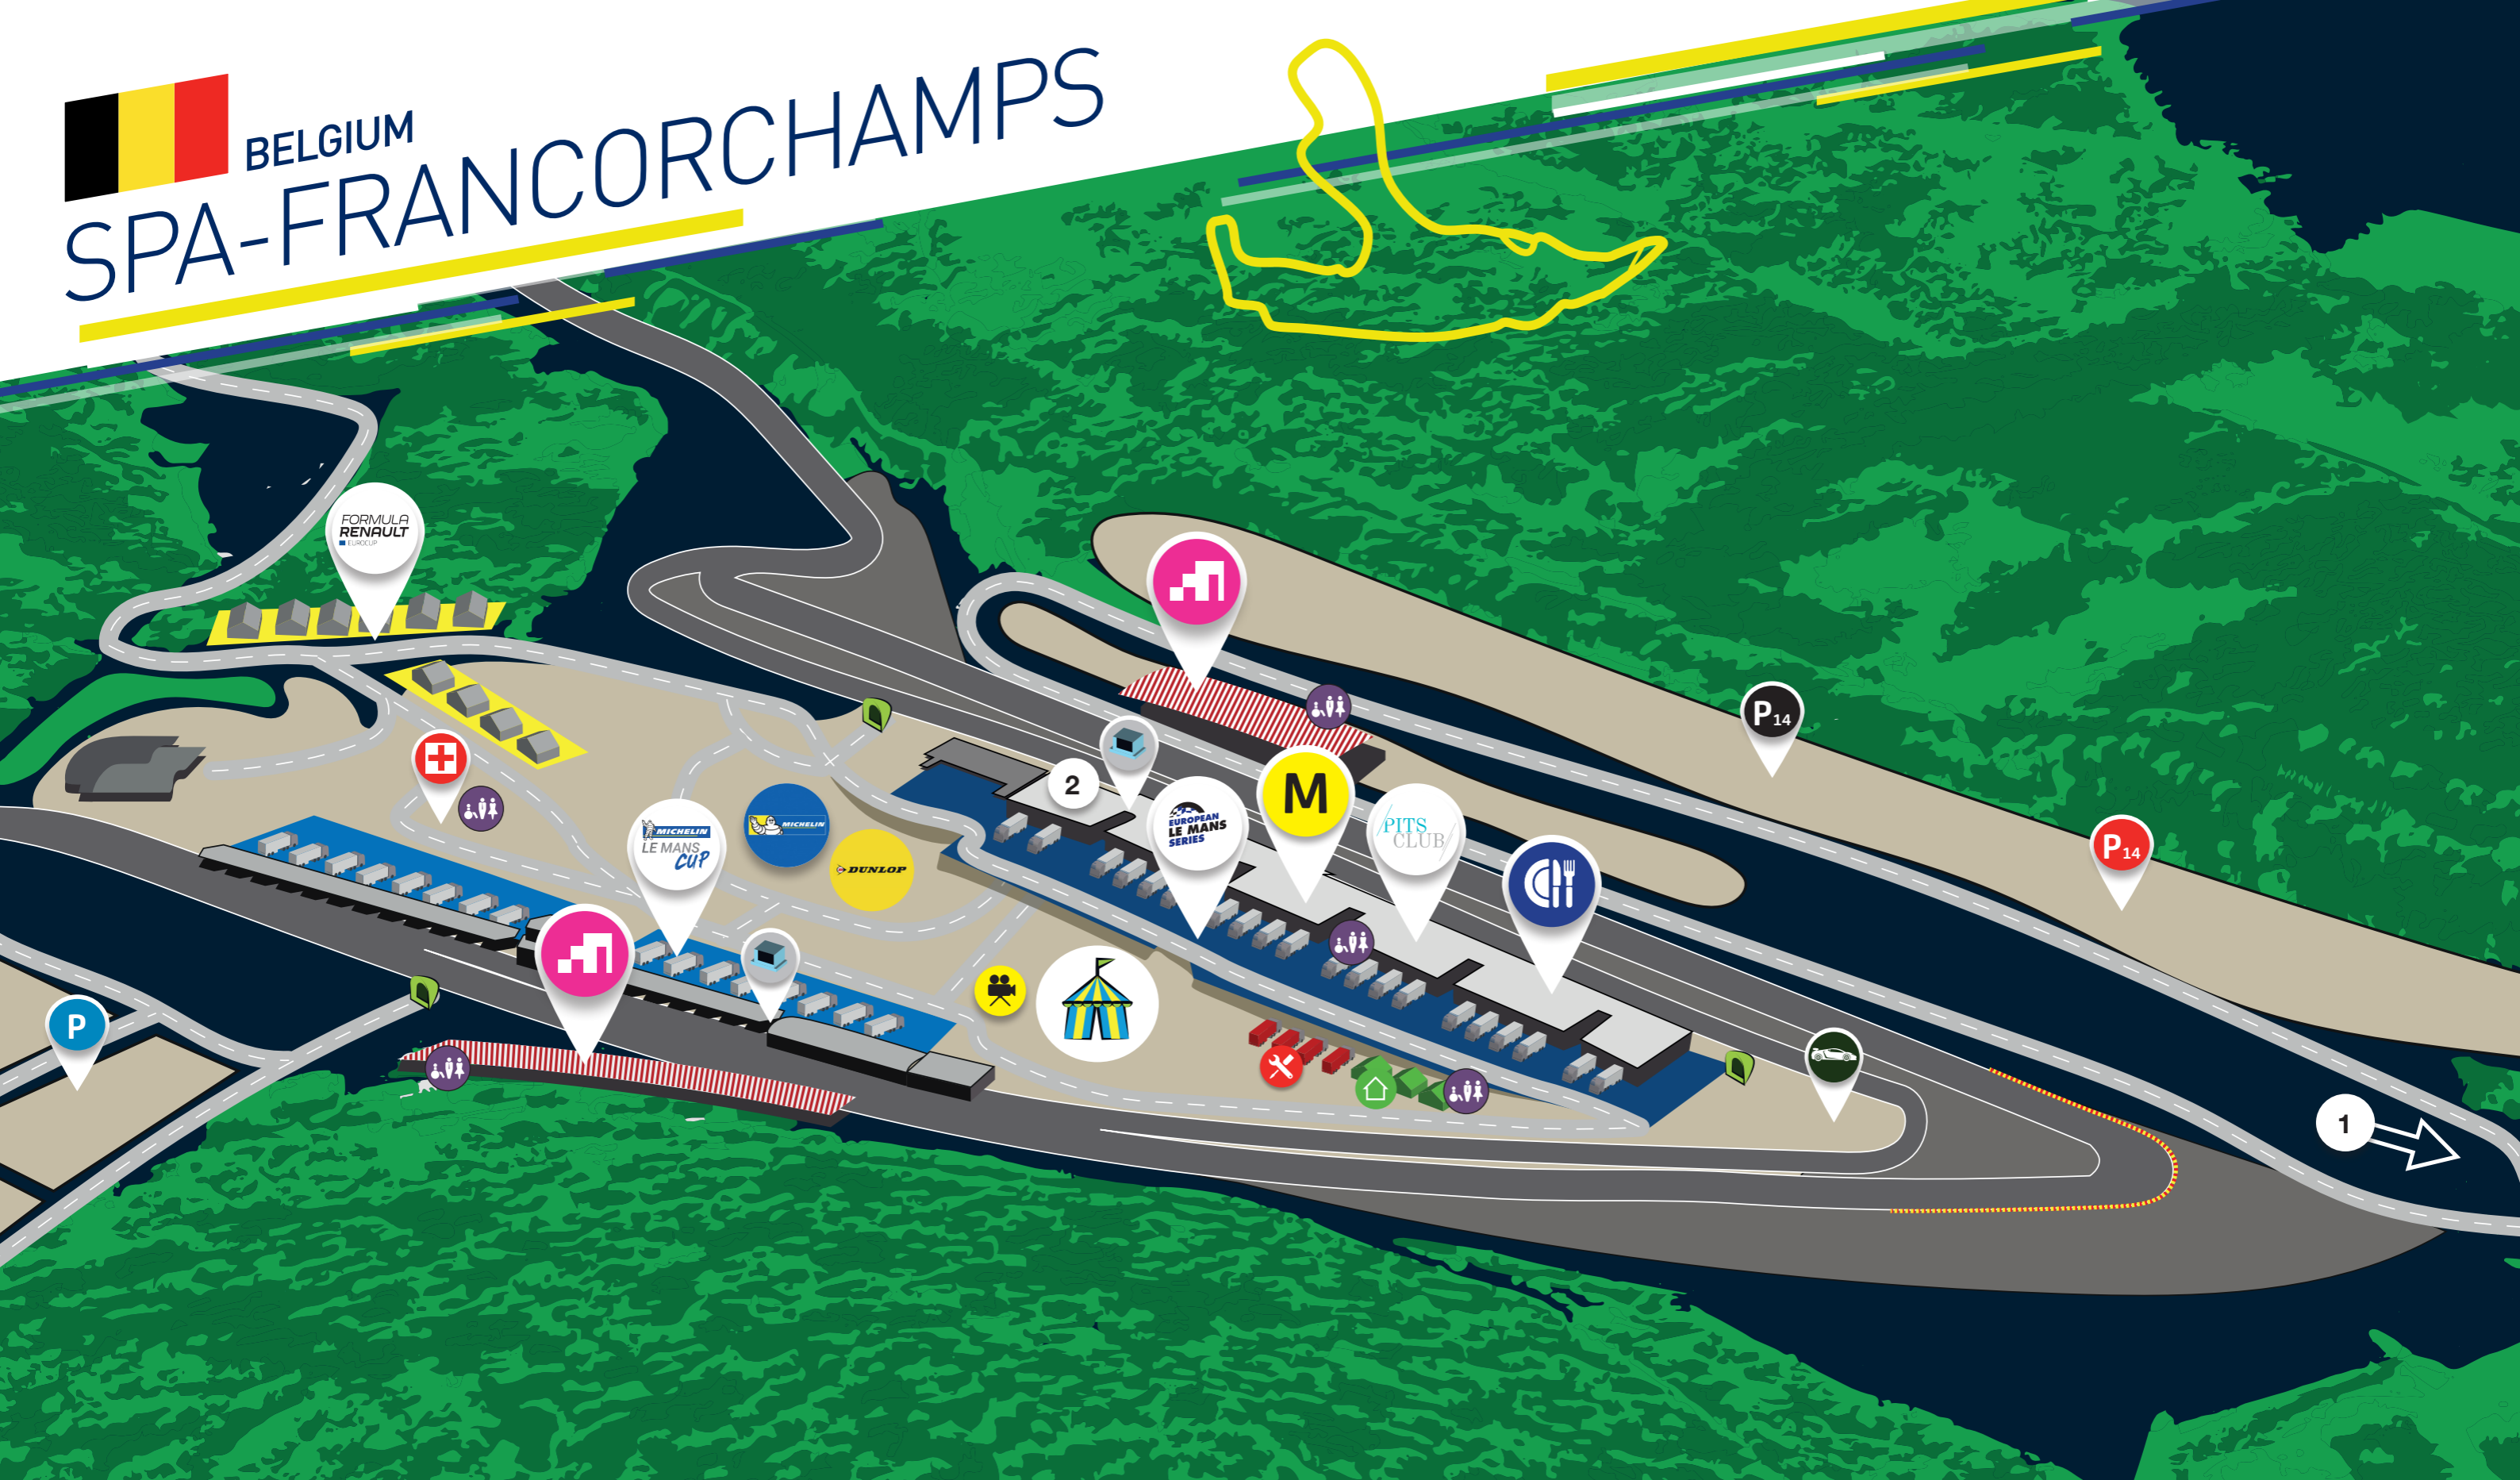

# BELGIUM SPA-FRANCORCHAMPS

**1 ACCREDITATION CENTRE + PUBLIC TICKET COLLECTION**  
Garage de la source - Route du circuit - 4970 Francorchamps

Opening Hours:

Thursday 21 <sup>st</sup> September	14.00 to 18.00
Friday 22 <sup>nd</sup> September	08.00 to 18.00
Saturday 23 <sup>rd</sup> September	08.00 to 18.00
Sunday 24 <sup>th</sup> September	07.45 to 16.00

**P** PUBLIC CAR PARK

**P** TEAM / MEDIA CAR PARK

**P** VIP CAR PARK

**2** ORGANISATION OFFICE

**PITS CLUB**

**M** MEDIA CENTER

**EUROPEAN LE MANS SERIES** ELMS PADDOCK

**MICHELIN LE MANS CUP** MICHELIN LE MANS CUP PADDOCK

**FORMULA RENAULT EURO CUP** FORMULA RENAULT EURO CUP PADDOCK

**TV COMPOUND**

**+** MEDICAL CENTER

**+** ELMS VILLAGE : free activities

**+** PARC FERMÉ

**+** GRANDSTANDS

**+** PUBLIC ACCESS

**+** GIANT SCREEN