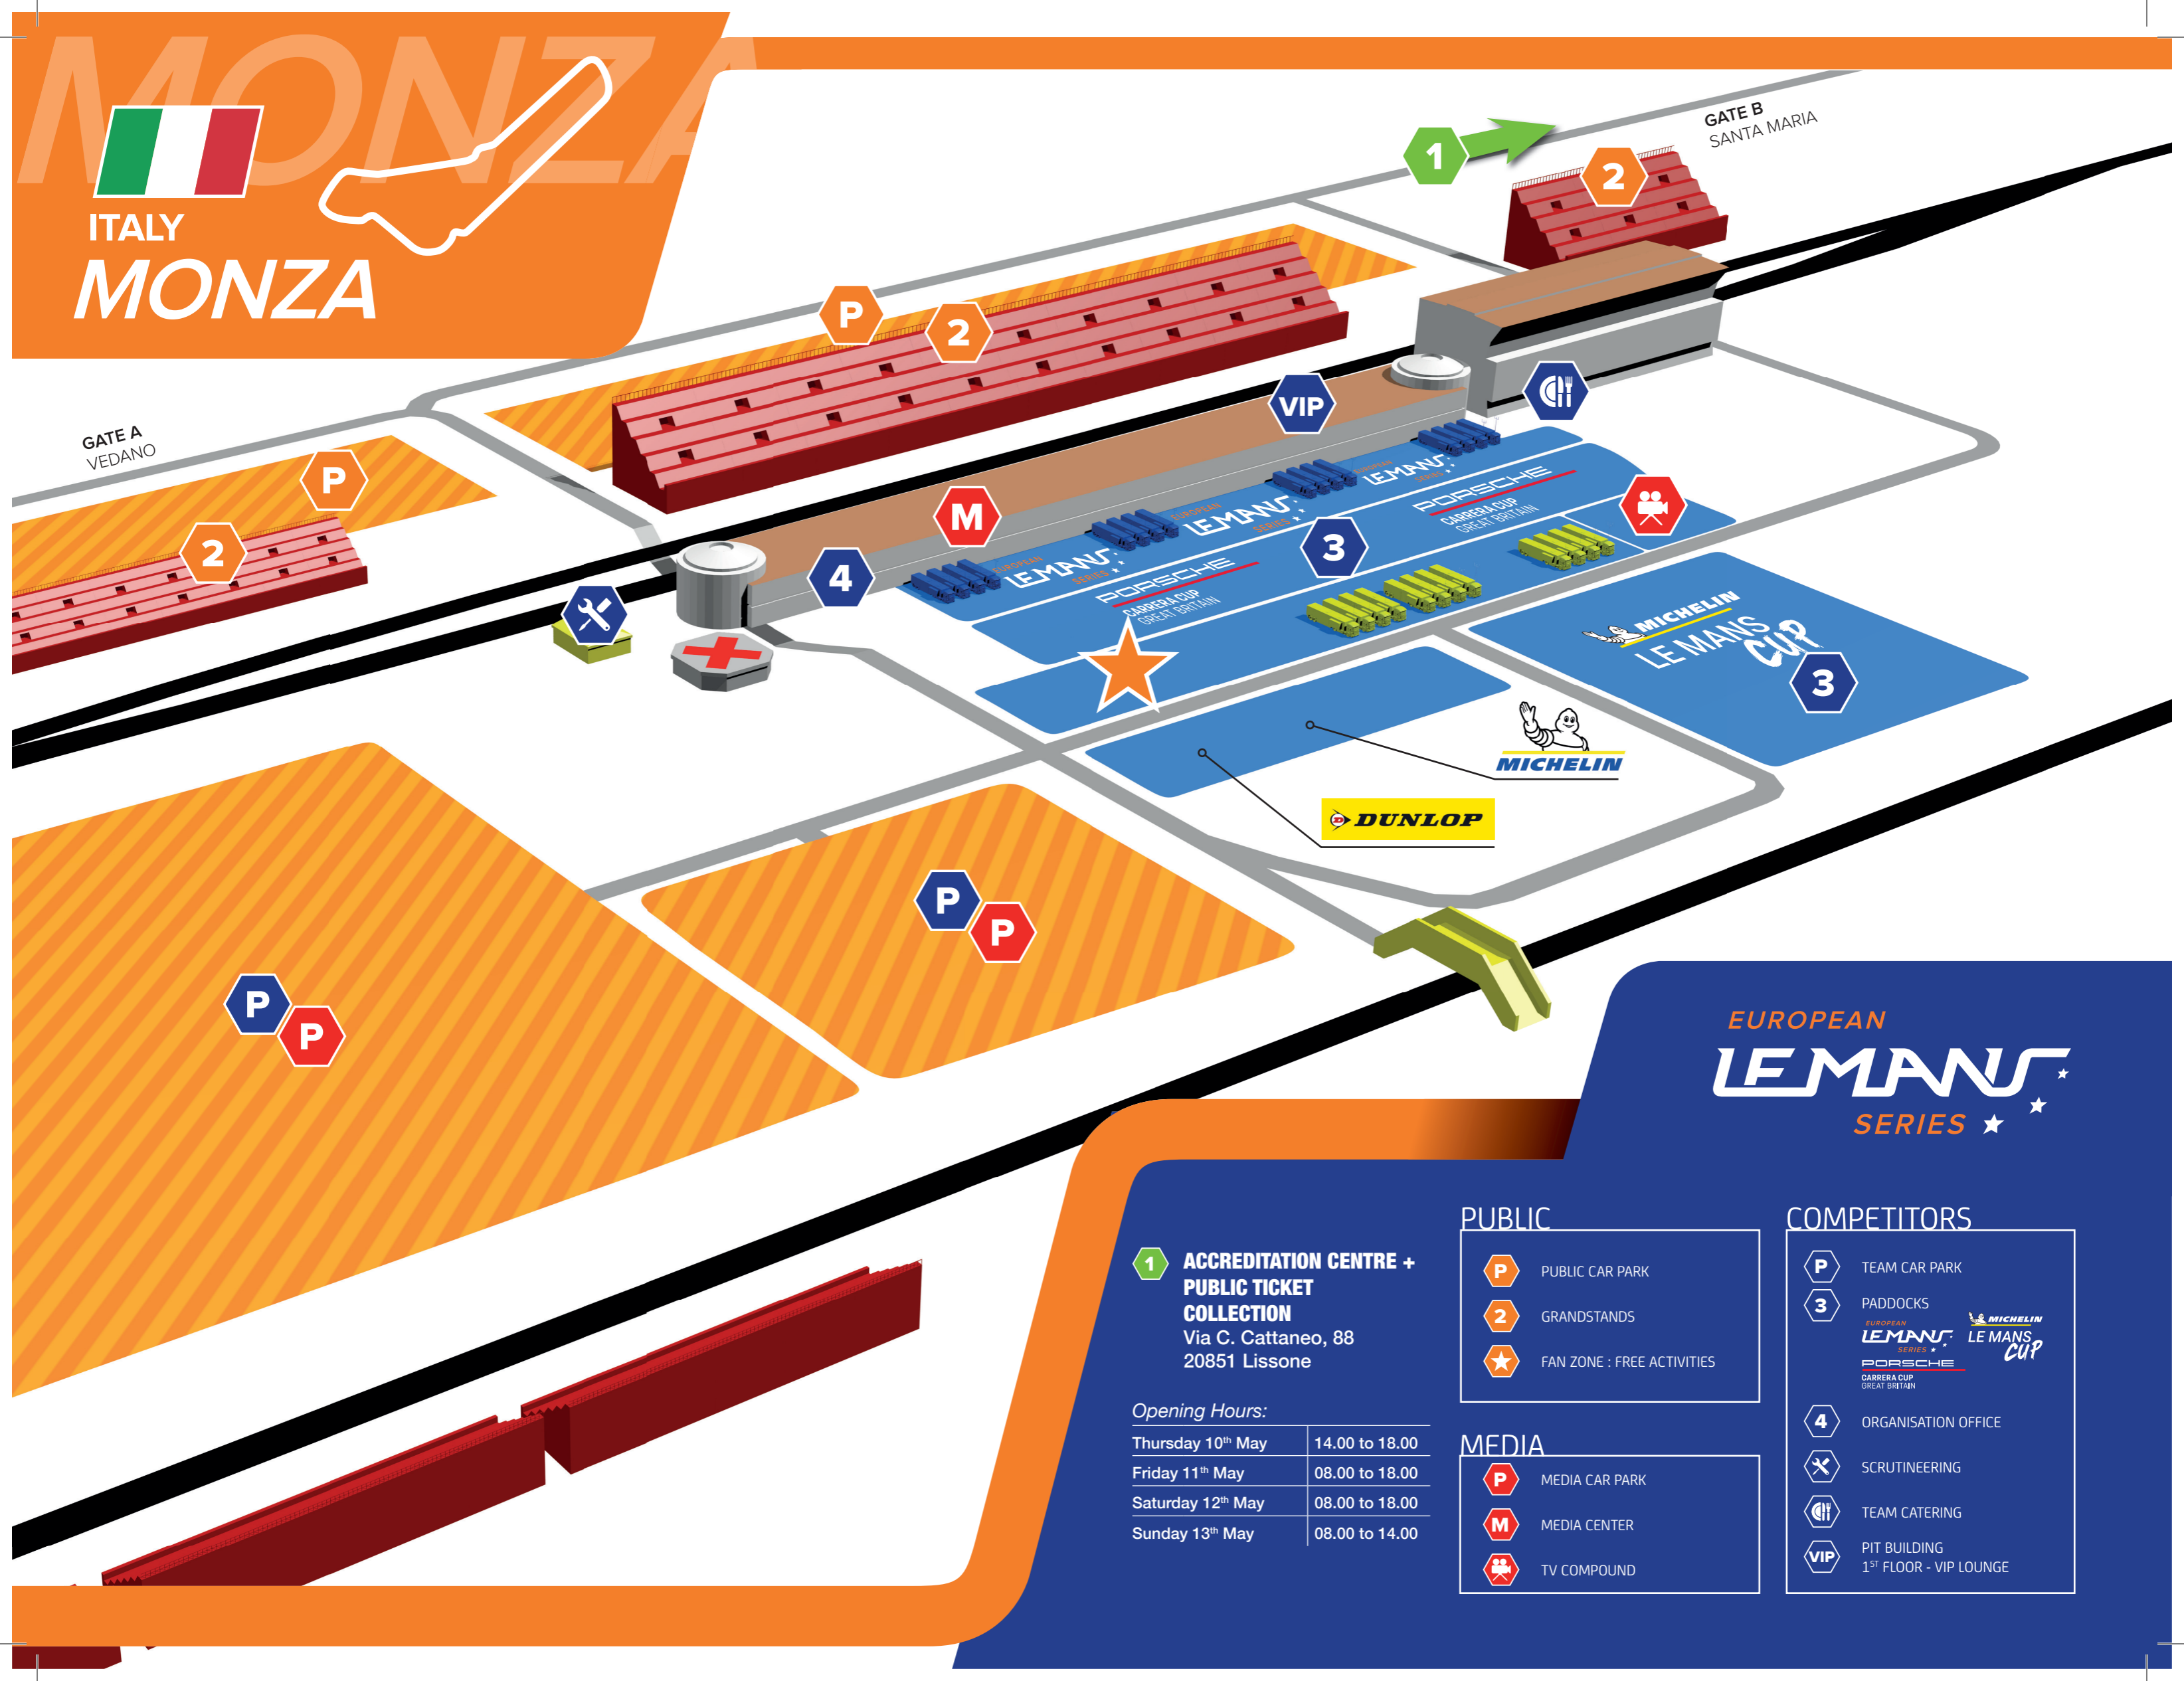

ITALY
MONZA

EUROPEAN
LEMANS
SERIES

1 ACCREDITATION CENTRE + PUBLIC TICKET COLLECTION
Via C. Cattaneo, 88
20851 Lissone

Opening Hours:

Thursday 10 th May	14.00 to 18.00
Friday 11 th May	08.00 to 18.00
Saturday 12 th May	08.00 to 18.00
Sunday 13 th May	08.00 to 14.00

PUBLIC

- PUBLIC CAR PARK
- GRANDSTANDS
- FAN ZONE : FREE ACTIVITIES

MEDIA

- MEDIA CAR PARK
- MEDIA CENTER
- TV COMPOUND

COMPETITORS

- TEAM CAR PARK
- PADDOCKS
- ORGANISATION OFFICE
- SCRUTINEERING
- TEAM CATERING
- PIT BUILDING
1ST FLOOR - VIP LOUNGE