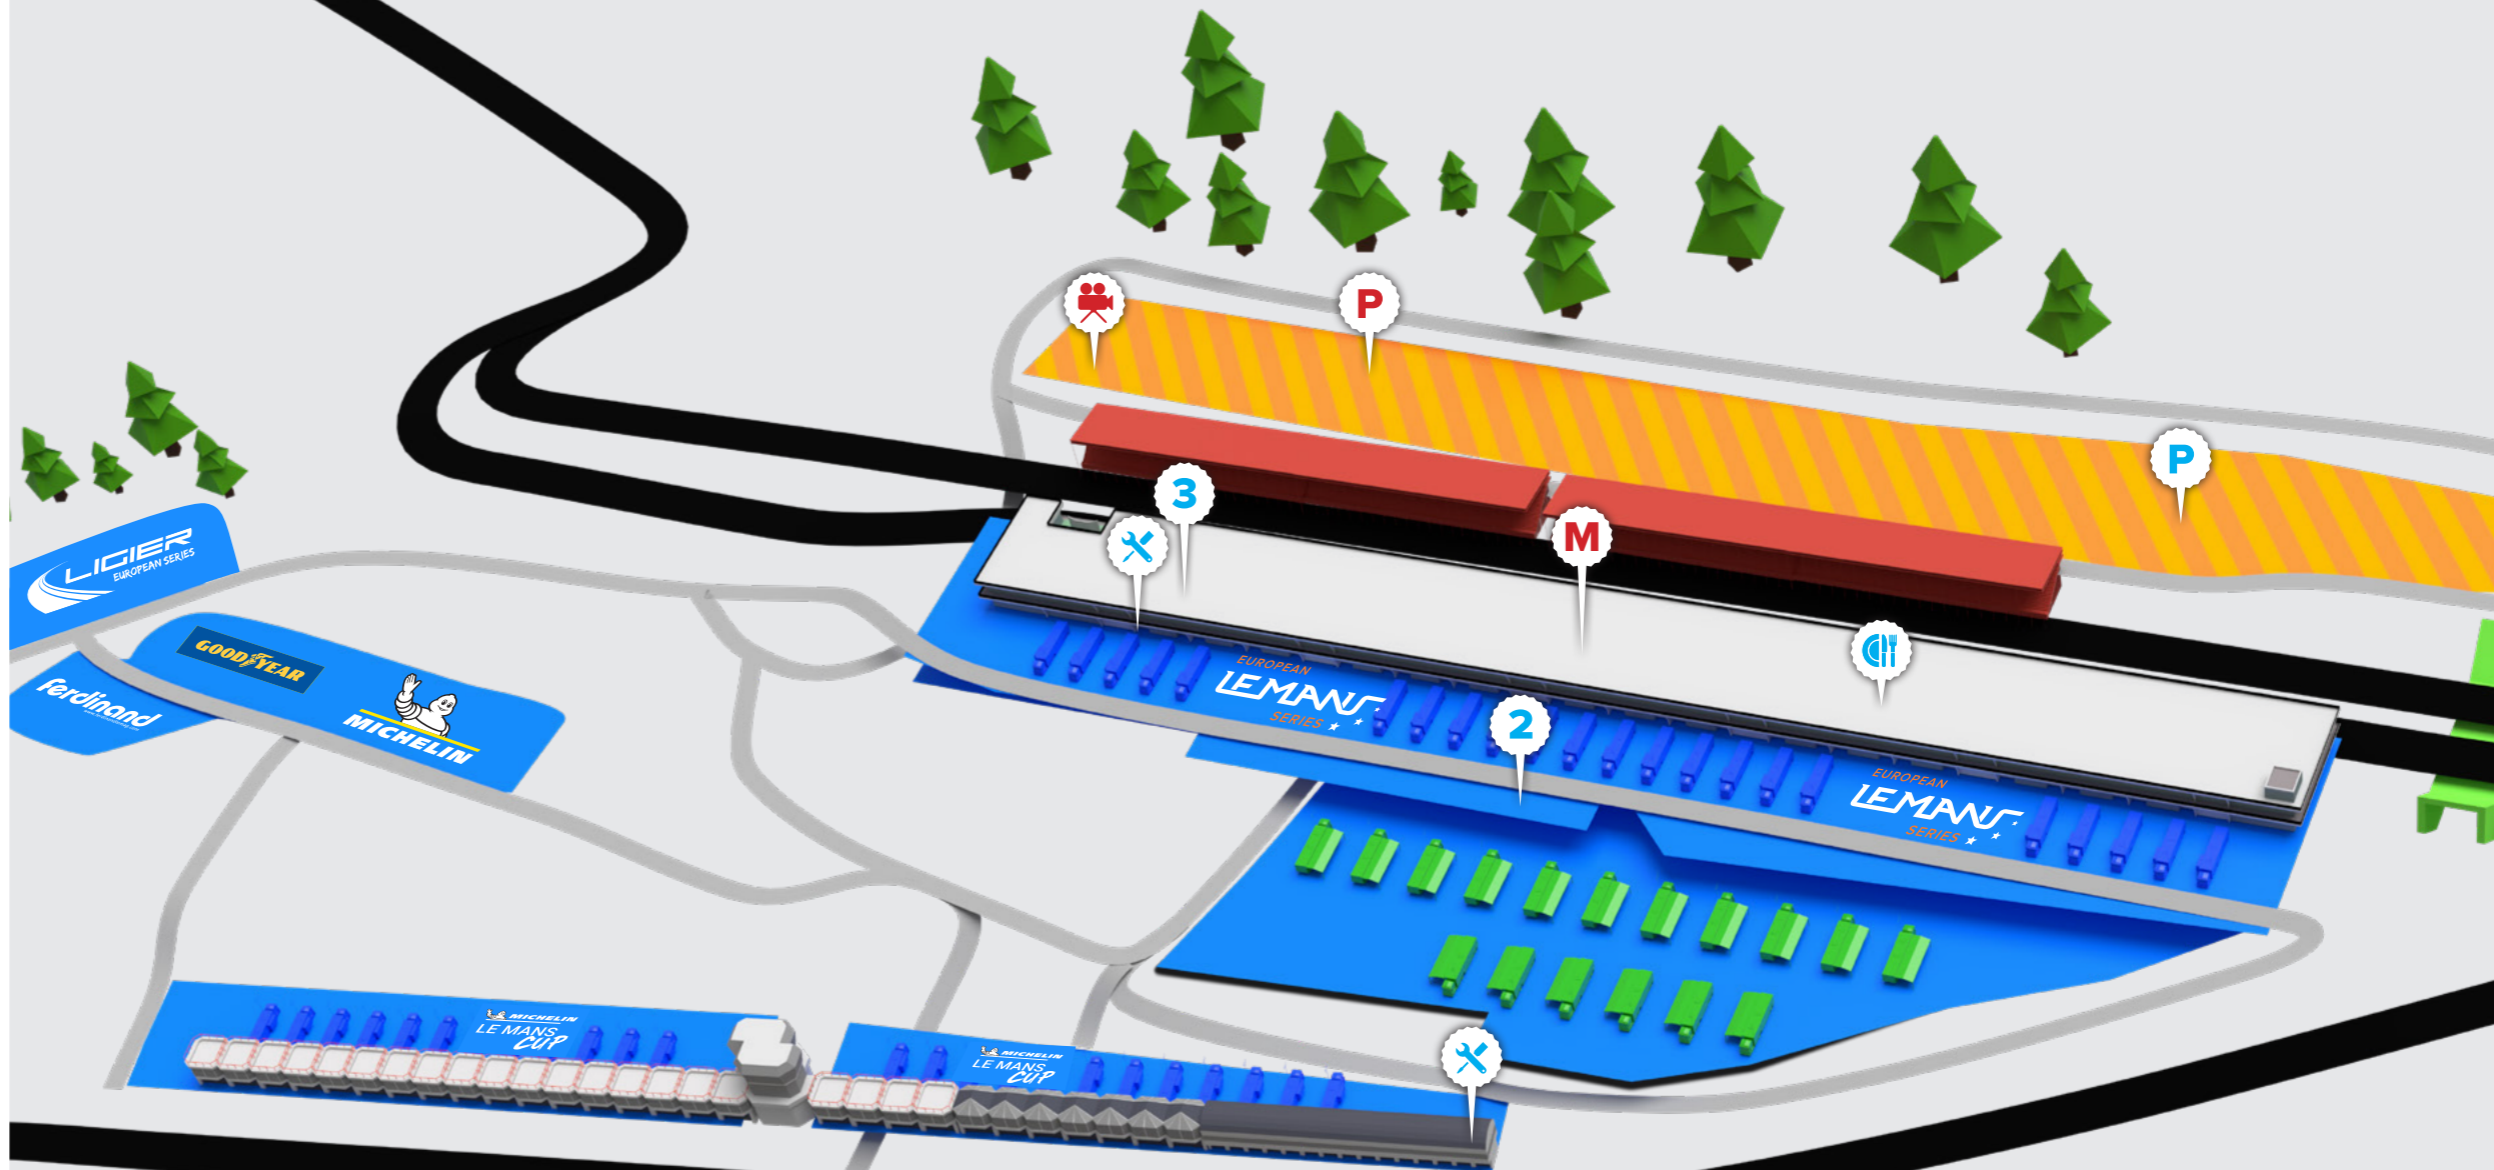

4 HOURS OF SPA-FRANCORCHAMPS

EUROPEAN
LEMANS
SERIES

COMPETITORS

- P** TEAM CAR PARK
- 2** PADDOCKS
- 3** ORGANISATION OFFICE
- X** SCRUTINEERING
- CI** TEAM CATERING

MEDIA

- P** MEDIA CAR PARK
- M** MEDIA CENTER
- TV** TV COMPOUND

1 CENTRE ACCRÉDITATION / ACCREDITATION CENTRE
 SPA RACING SHOP - Rue Saint-Laurent 1,
 4970 STAVELOT - Exit 11 Malmedy

Opening Hours:

Tuesday 04/08/20	11.00 - 20.00
Wednesday 05/08/20	07.30 - 19.00
Thursday 06/08/20	08.00 - 19.00
Friday 07/08/20	07.30 - 19.00
Saturday 08/08/20	08.00 - 18.30
Sunday 09/08/20	08.00 - 14.00