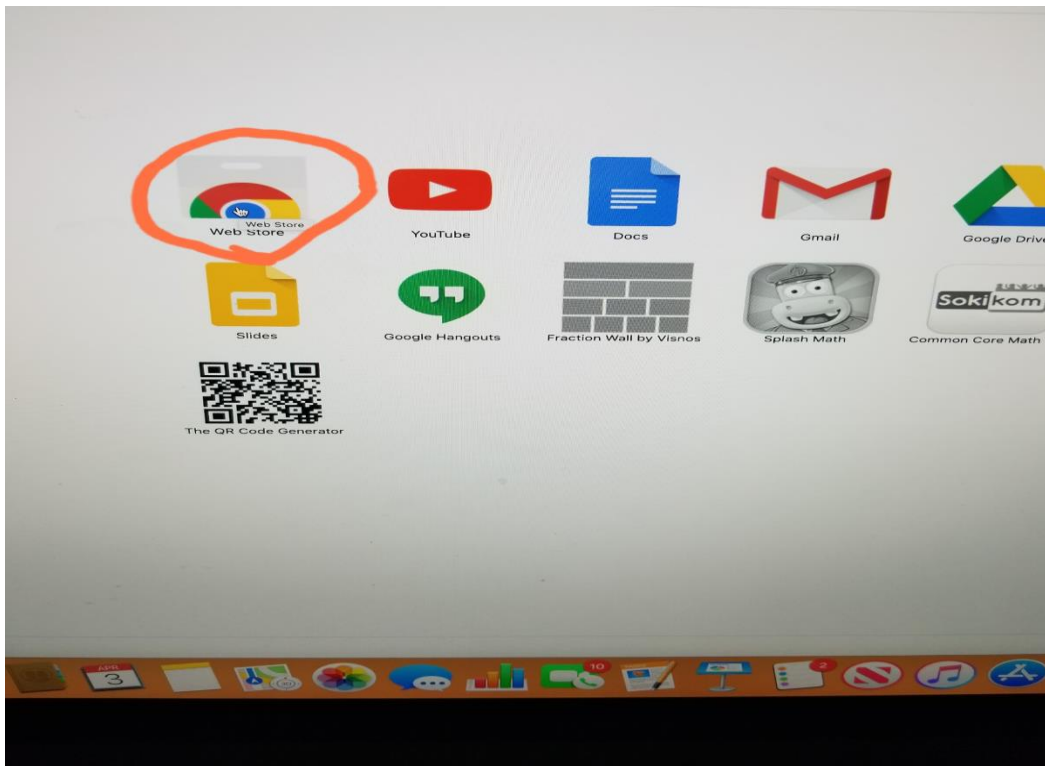

Here are steps to take to make all apps work in Clever at home. When in Clever..click on apps

Next click on web store

Then type clever in search box

Click add to chrome, mine says rate it because i already added it.