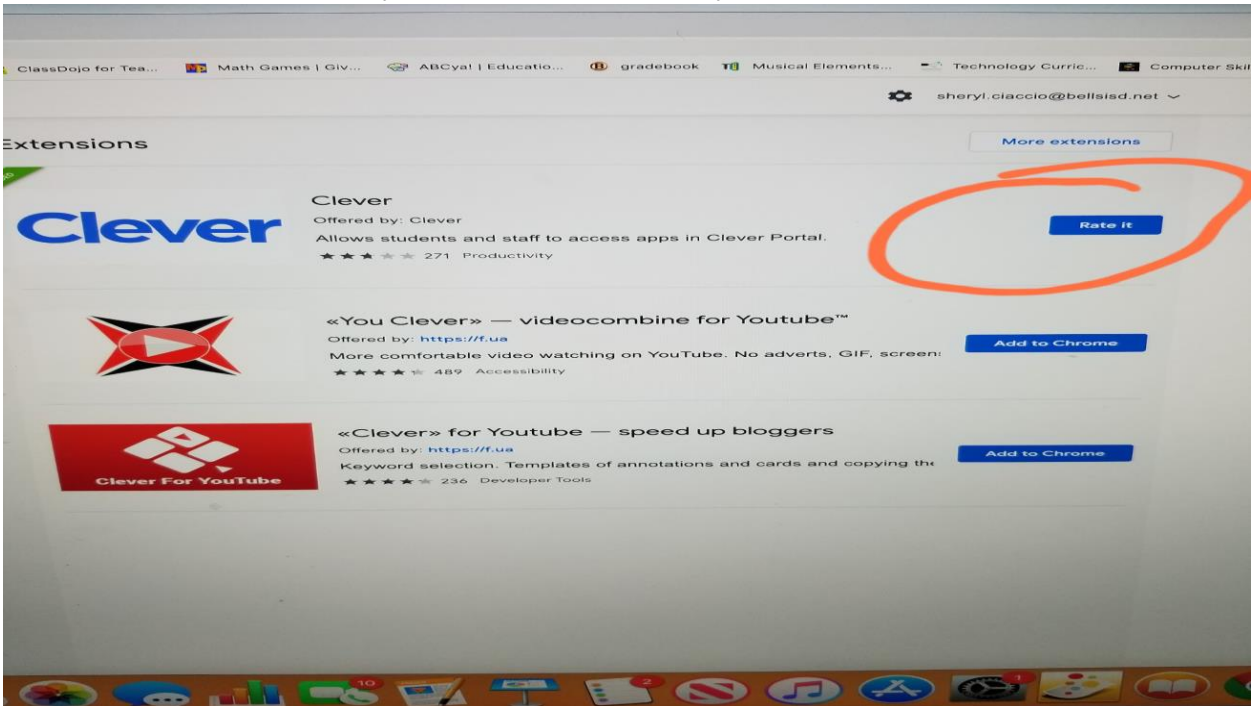

Here are steps to take to make all apps work in Clever at home. When in Clever..click on apps

Next click on web store

Then type clever in search box

Click add to chrome, mine says rate it because i already added it.