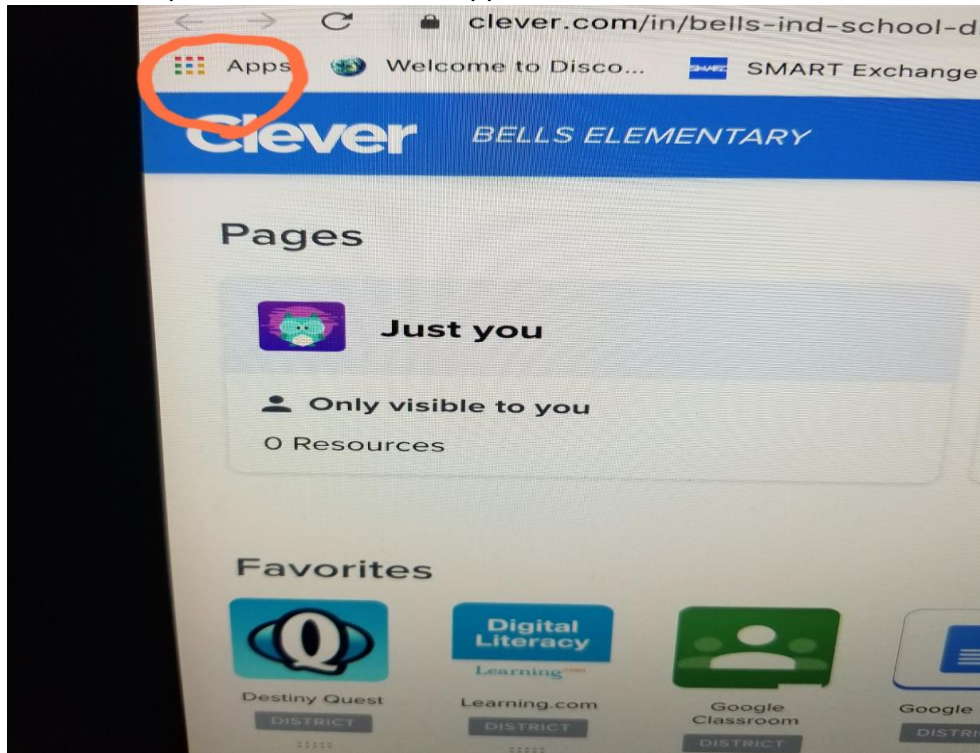

Here are steps to take to make all apps work in Clever at home. When in Clever..click on apps

Next click on web store

Then type clever in search box

Click add to chrome, mine says rate it because i already added it.