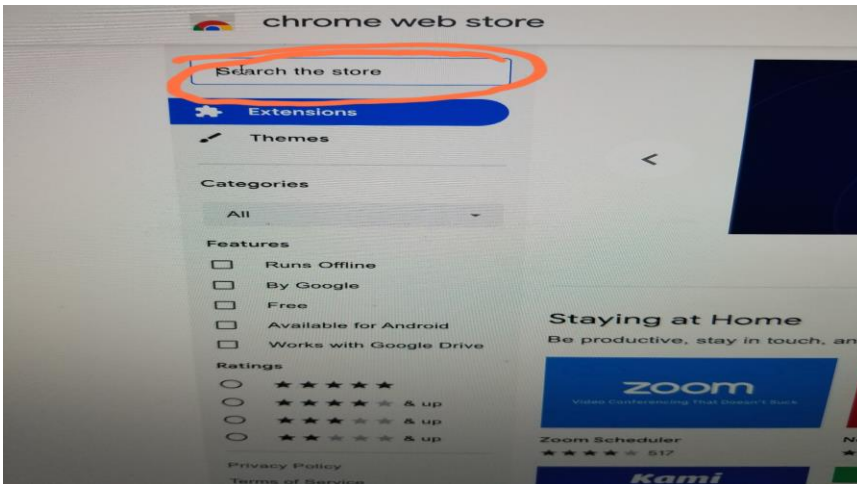

Here are steps to take to make all apps work in Clever at home. When in Clever..click on apps

Next click on web store

Then type clever in search box

Click add to chrome, mine says rate it because i already added it.