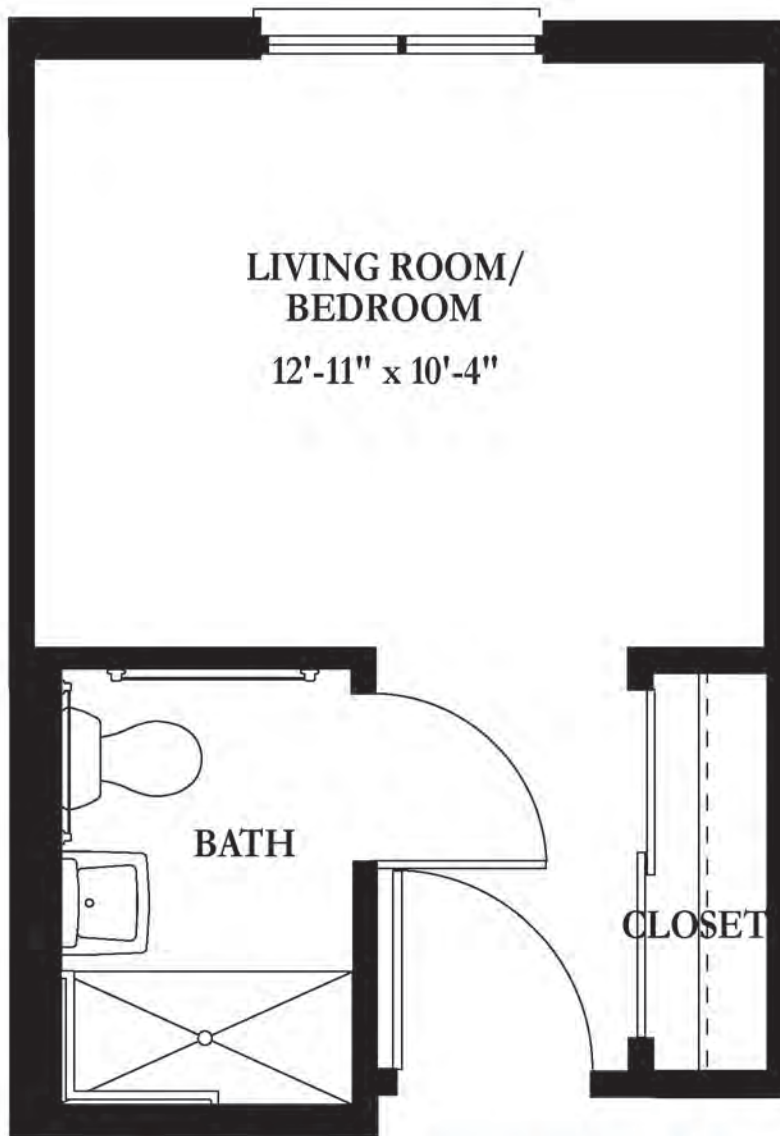

# Memory Care Traditional

225 SQ. FT. - 235 SQ. FT.

THE PLAZA

HEALTH SERVICES AT EDGEMERE