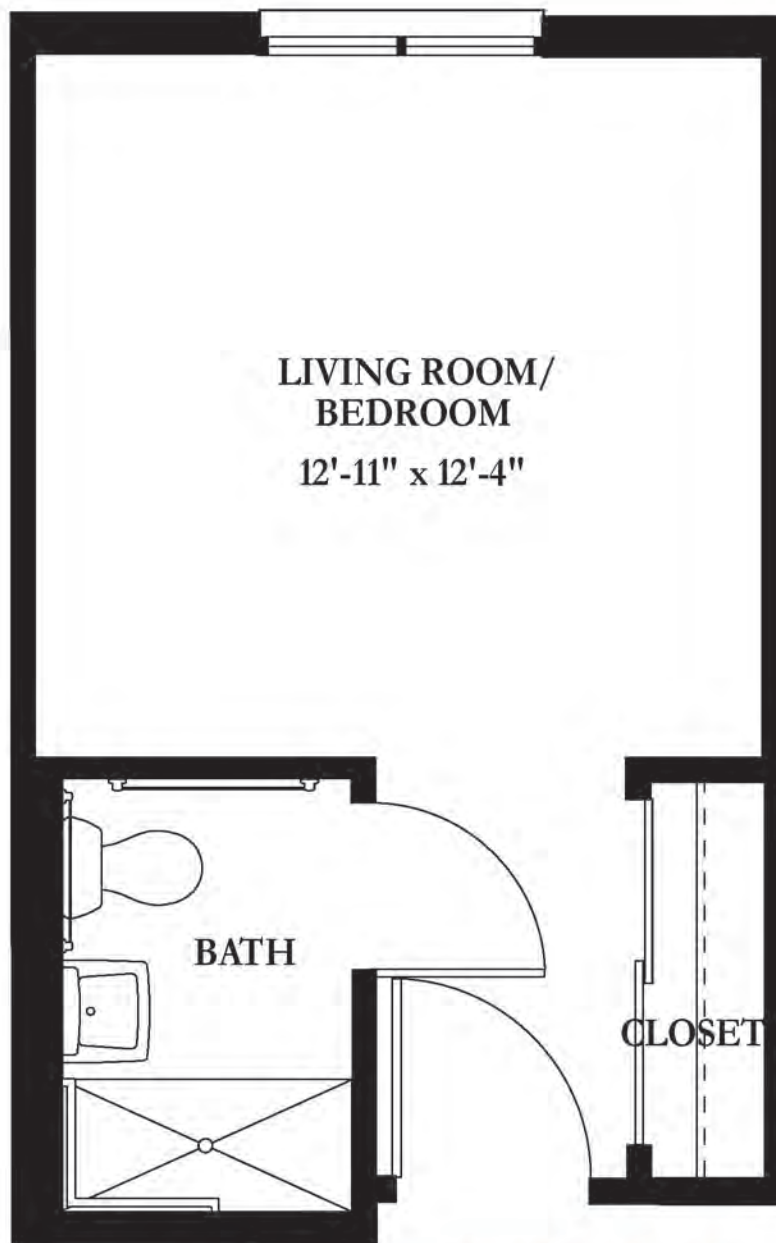

# Memory Care Classic

250 SQ. FT. – 260 SQ. FT.

THE PLAZA

HEALTH SERVICES AT EDGEMERE