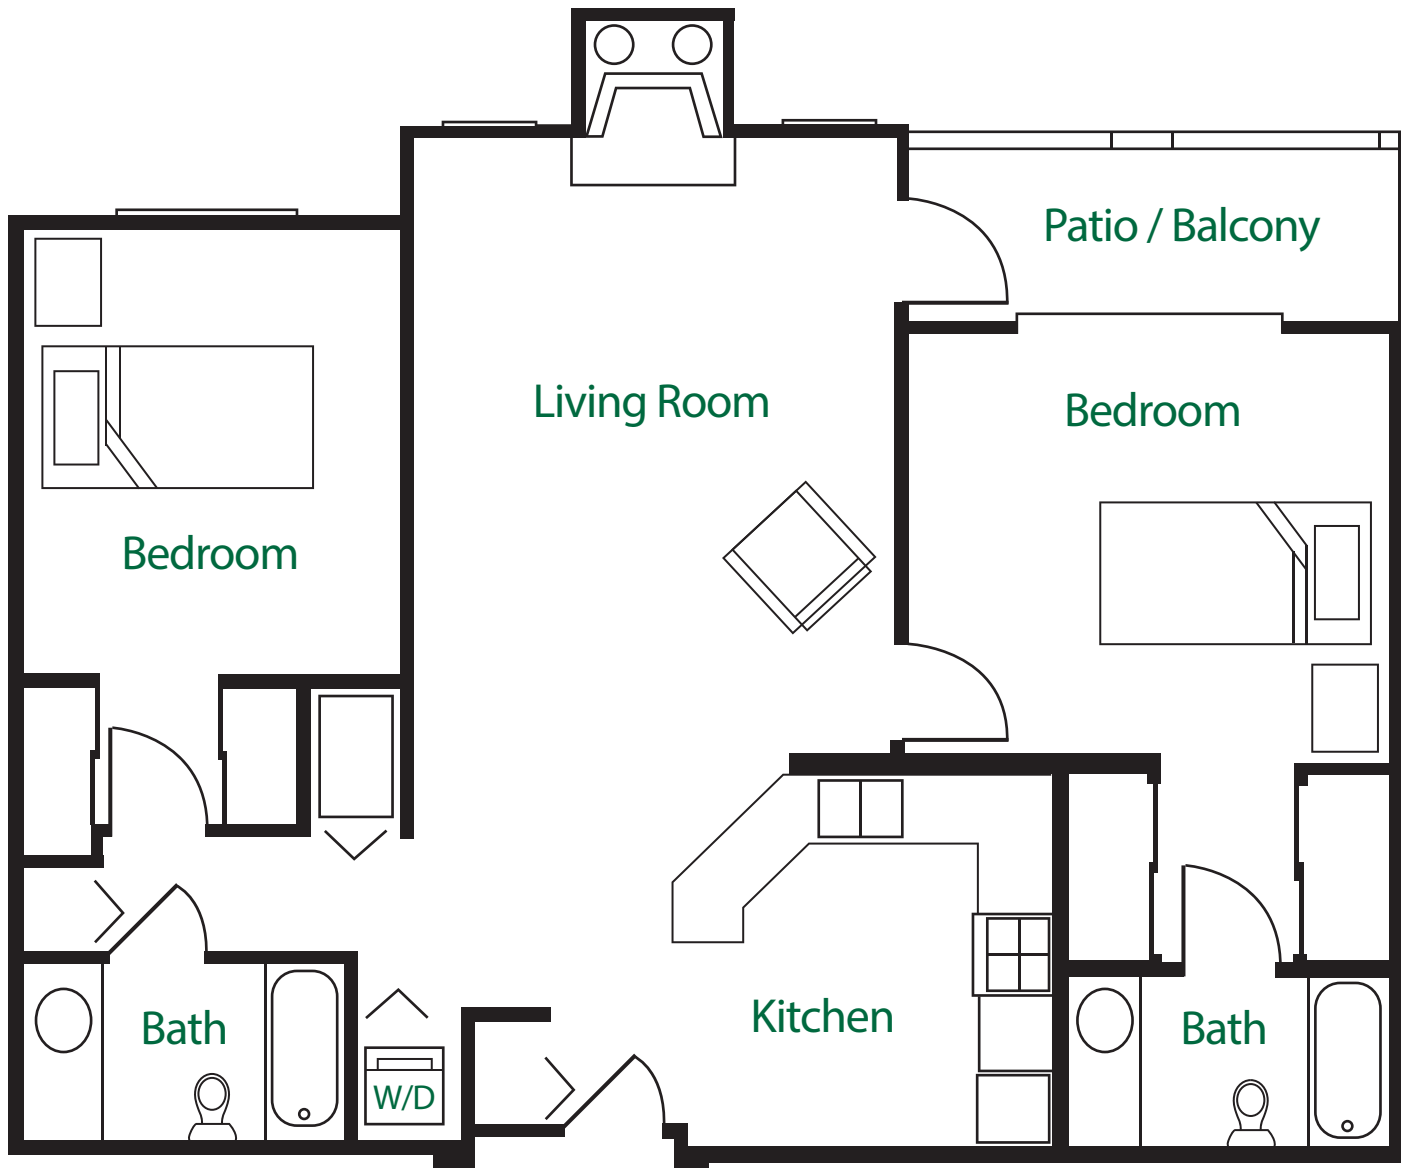

Independent
Living

Two Bedroom Custom – “A” & “B” Wings 1,110 Sq. Ft.

(304) 346.2323

www.edgewoodsummit.com

300 Baker Lane / Charleston, WV 25302