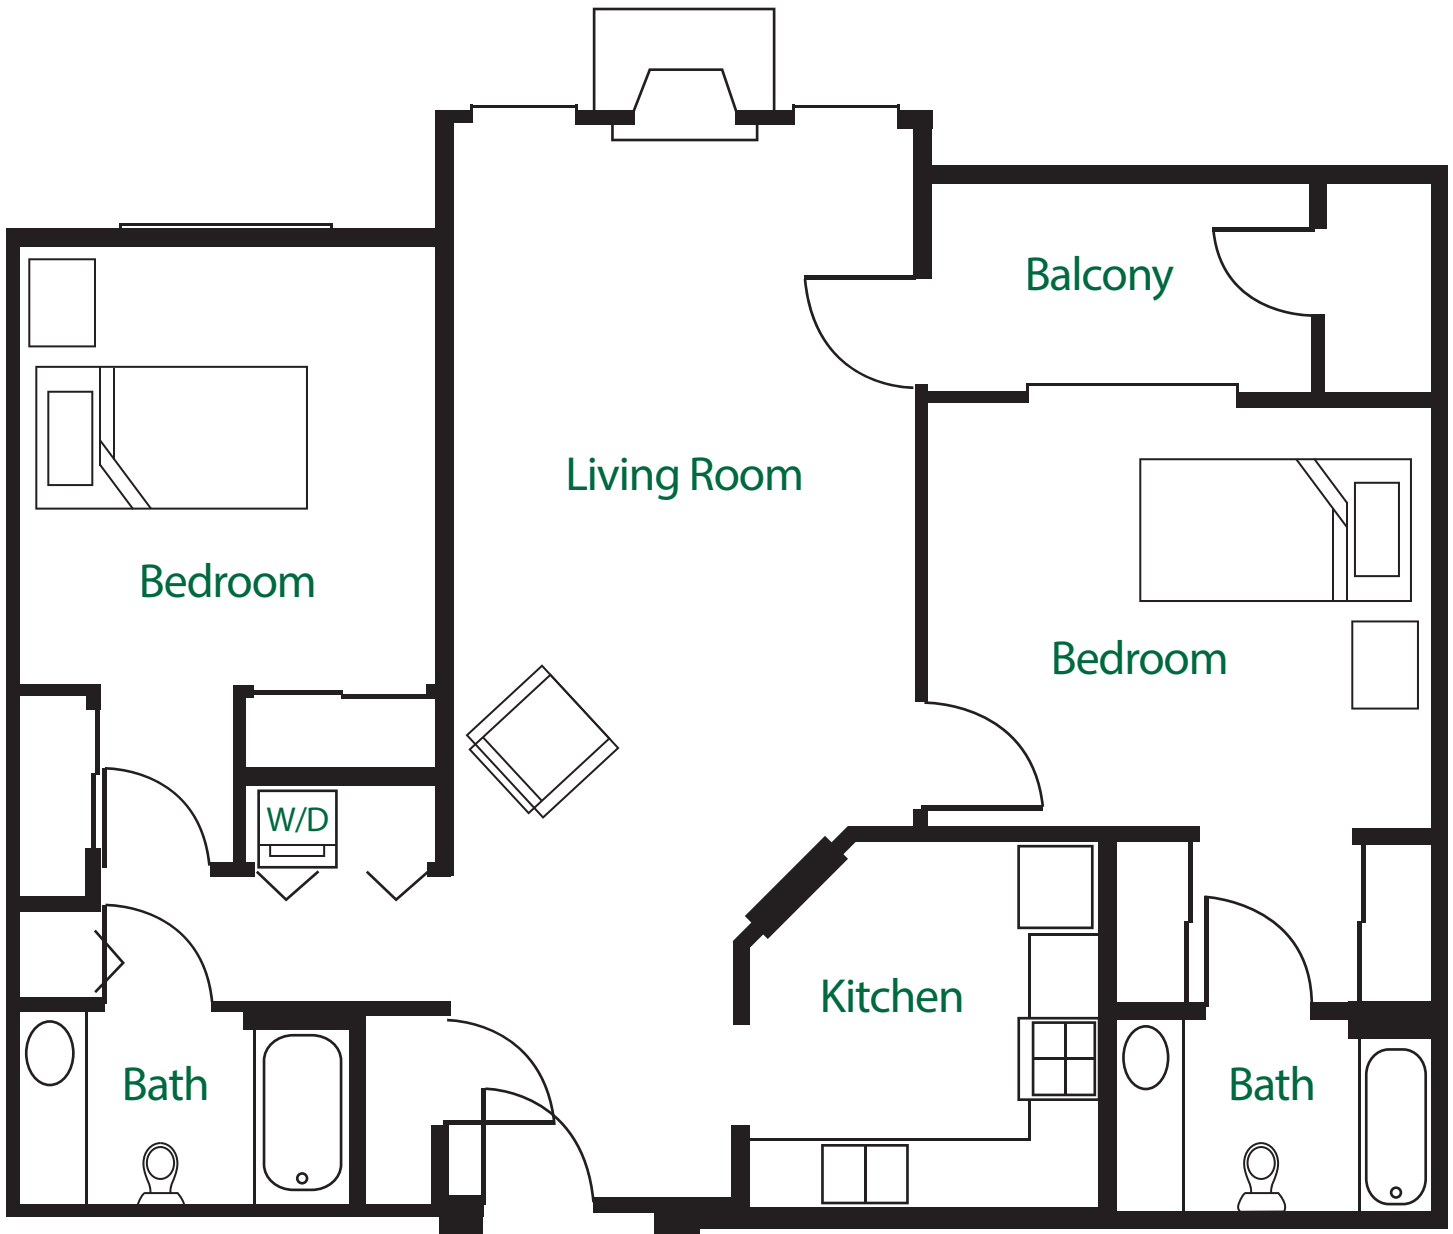

Independent
Living

Two Bedroom Custom – “D” Wing 1,110 Sq. Ft.

(304) 346.2323

www.edgewoodsummit.com

300 Baker Lane / Charleston, WV 25302