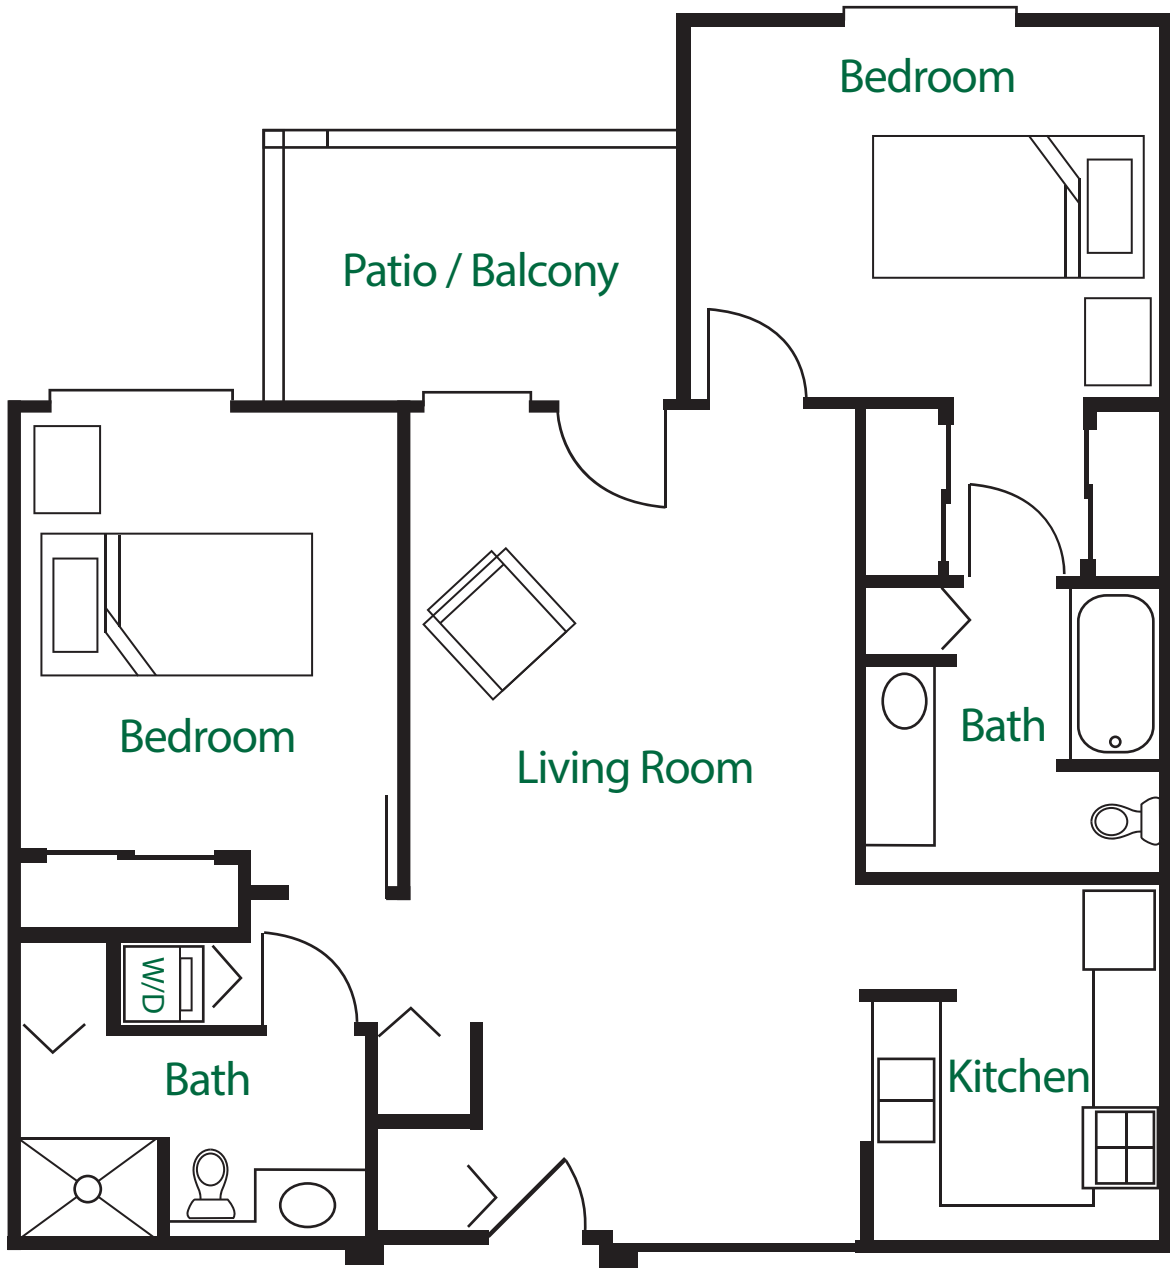

Independent
Living

Two Bedroom Traditional – “A” & “B” Wings 1,013 Sq. Ft.

(304) 346.2323

www.edgewoodsummit.com

300 Baker Lane / Charleston, WV 25302