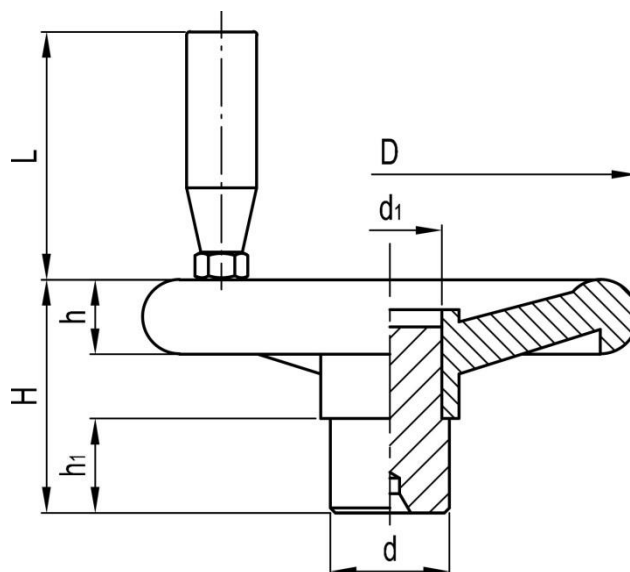

Datasheet

Four spoke handwheel with revolving handle, through hub

RS Stock No: 1612029

Specification

Handwheel material: Phenoplast, vegetal fibre reinforced

Revolving handle material: Glass-fibre reinforced technopolymer

Zinc-plated steel visible hub with preformed punching for through-hole

ENGLISH

Stock no	D	d	d1	H	h	h1	L
1612026	100	24	21	47	15	17	51
1612027	120	25	21	49	16	15	70
1612028	140	28	23	54	20	17	70
1612029	160	32	27	56	22	21	85
1612030	200	40	32	72	25	25	85
1612031	250	50	42	82	29	29	95
1612032	300	52	42	95	35	30	95