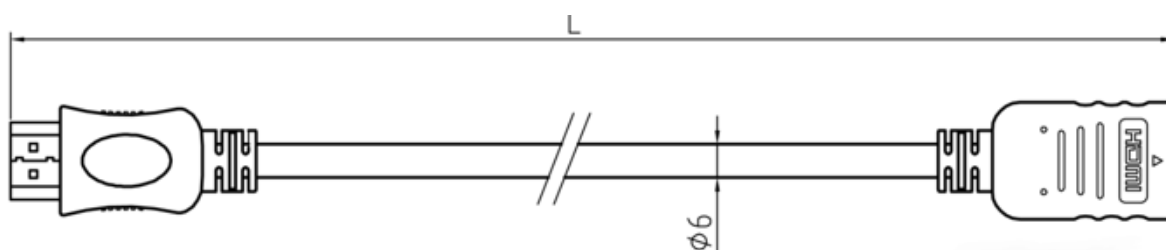

Product Description

The RSPRO 3 metre male to female HDMI cable which has a black PVC jack and an outer diameter of 6mm. The connectors have a gold flash covering to prevent corrosion.

The connector hoods are also made of black PVC with a small foot print of 19.44mm wide and 11mm high, and have a strain relief to prevent the jacket splitting around the boot.

HDMI is possibly the most common display connection on the market which can be found on devices ranging from PC's, Bluray players, games consoles and more.

General Specifications

Cable Type	HDMI to HDMI
HDMI Version	HDMI 1.4
Connector A	Male HDMI
Connector A Gender	Male
Connector A Type	HDMI
Connector B	Female HDMI
Connector B Gender	Female
Connector B Type	HDMI
Maximum Resolution	4K @ 60Hz
Maximum Transmission Rate	18Gbps
Outer Sheath Material	PVC
Sheath Colour	Black
Hood	Black Moulded PVC

Approvals

Declarations	CE UKCA REACH ROHS
Standards Met	CE UKCA REACH ROHS

Similar Products

Stock No.	Length	Spec	Pack Size	Colour
266-8472	3m	HDMI M-F V2.0	5	Black
186-3016	3m	HDMI M-F V2.0	1	Black
186-3017	5m	HDMI M-F V2.0	1	Black