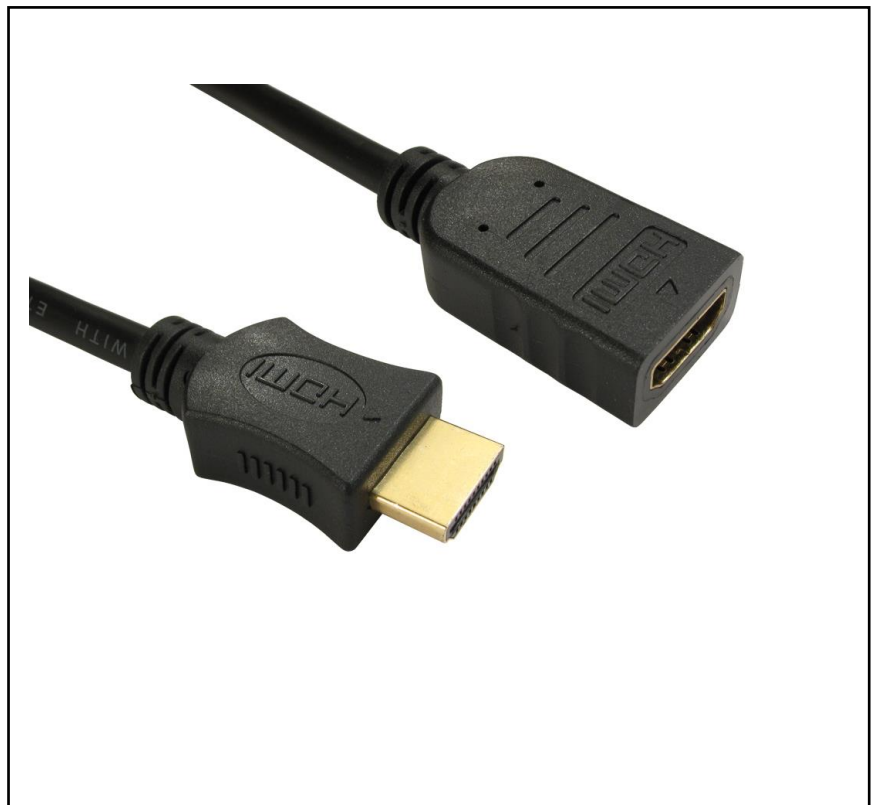

Features

- 4K @ 60Hz
- HDMI-HDMI
- Male - Female
- Black
- 18Gbps
- 5 Pack

RS PRO 3m HDMI M-F Cable – Black – 5 Pack

RS Stock No.: 266-8472

RS Professionally Approved Products bring to you, professional quality parts across all product categories. Our product range has been tested by engineers and provides a comparable quality to the leading brands without paying a premium price.

Product Description

The RSPRO 3 metre male to female HDMI cable which has a black PVC jack and an outer diameter of 6mm. The connectors have a gold flash covering to prevent corrosion.

The connector hoods are also made of black PVC with a small foot print of 19.44mm wide and 11mm high, and have a strain relief to prevent the jacket splitting around the boot.

HDMI is possibly the most common display connection on the market which can be found on devices ranging from PC's, Bluray players, games consoles and more.

General Specifications

Cable Type	HDMI to HDMI
HDMI Version	HDMI 1.4
Connector A	Male HDMI
Connector A Gender	Male
Connector A Type	HDMI
Connector B	Female HDMI
Connector B Gender	Female
Connector B Type	HDMI
Maximum Resolution	4K @ 60Hz
Maximum Transmission Rate	18Gbps
Outer Sheath Material	PVC
Sheath Colour	Black
Hood	Black Moulded PVC

Approvals

Declarations	CE UKCA REACH ROHS
Standards Met	CE UKCA REACH ROHS

Similar Products

Stock No.	Length	Spec	Pack Size	Colour
266-8472	3m	HDMI M-F V2.0	5	Black
186-3016	3m	HDMI M-F V2.0	1	Black
186-3017	5m	HDMI M-F V2.0	1	Black