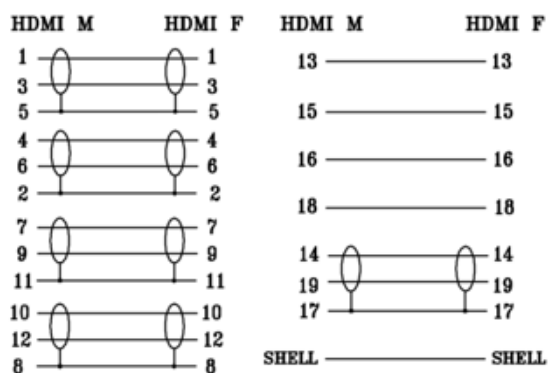

Product Description

The RSPRO 3 metre male to female HDMI cable which has a black PVC jack and an outer diameter of 6mm. The connectors have a gold flash covering to prevent corrosion.

The connector hoods are also made of black PVC with a small foot print of 19.44mm wide and 11mm high, and have a strain relief to prevent the jacket splitting around the boot.

HDMI is possibly the most common display connection on the market which can be found on devices ranging from PC's, Bluray players, games consoles and more.

General Specifications

Cable Type	HDMI to HDMI
HDMI Version	HDMI 1.4
Connector A	Male HDMI
Connector A Gender	Male
Connector A Type	HDMI
Connector B	Female HDMI
Connector B Gender	Female
Connector B Type	HDMI
Maximum Resolution	4K @ 60Hz
Maximum Transmission Rate	18Gbps
Outer Sheath Material	PVC
Sheath Colour	Black
Hood	Black Moulded PVC

Approvals

Declarations	CE UKCA REACH ROHS
Standards Met	CE UKCA REACH ROHS

Similar Products

Stock No.	Length	Spec	Pack Size	Colour
266-8472	3m	HDMI M-F V2.0	5	Black
186-3016	3m	HDMI M-F V2.0	1	Black
186-3017	5m	HDMI M-F V2.0	1	Black