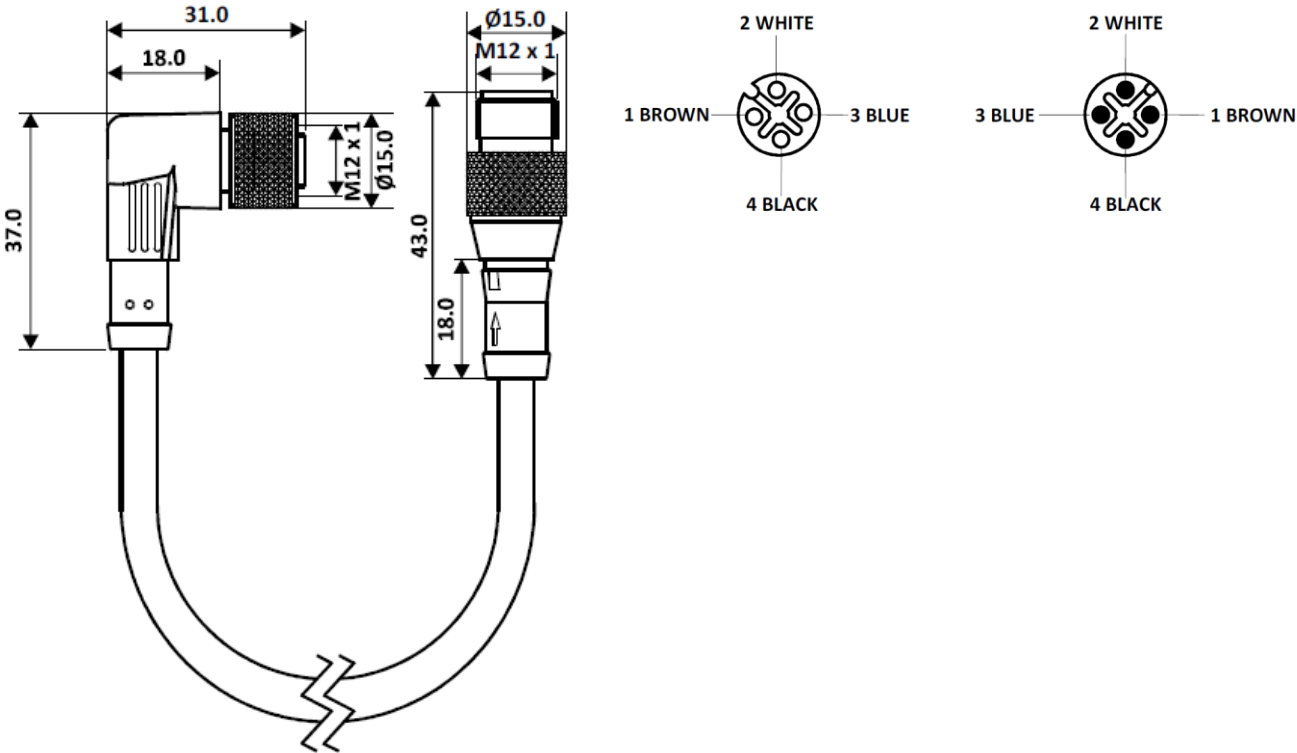

Datasheet

Connector Assembly

RS Stock 877-1211

Dimensions: (mm)

Specifications

General Specification

Rated Operational Voltage	30 V
Current Rating	4A
Insulation Resistance	$\geq 100 \text{ M}\Omega$
Temperature Range	-25°C ... +75°C
Degree of Protection	IP67

Material Specification

Grip Material	PU
Contact	Cu-Zn
Contact Plating	Gold Plated
Contact Carrier	Nylon 66
O-Ring	Neoprene
Grip Colour	Orange / Black
Coupling Nut	Brass Nickel-Plated

Cable Specification

Cable Length-L	2 m
Cable Type	4 Core PVC Multi Strand
Sheath Colour	Black
Cross Section of Wire	0.34 sq. mm
Core Dia	1.3 mm
Cable Dia	4.9 ± 0.1 mm
Termination	Partially Stripped
Output Indication	Power - Green
	NO O/P - Amber
	NC O/P - Red