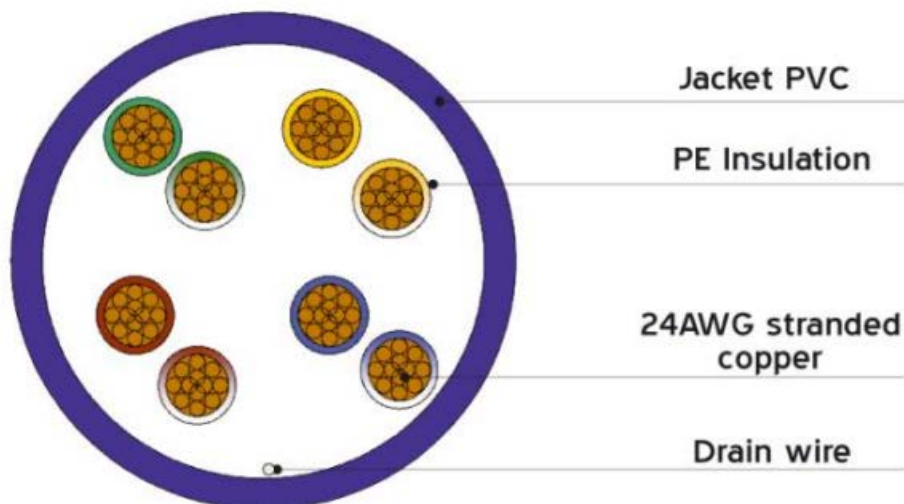

General Specifications

Conductor Strand Type	Stranded
Terminated/Unterminated	Terminated
Connector Type	Male RJ45/ Male RJ45
Shield Type	U/UTP
Outer Sheath Material	PVC
Sheath Colour	Red
Conductor Material	Bare Copper
Insulator Material	Polyolefin
Application	Running from the internet source, like a router, to the intended target. It has a twister pair build and will excel in both home and workplace environments, Class D/category 5e standards compliant

Mechanical Specifications

Length	500m
Outer Diameter	6.0 +/- 0.20
Sheath Thickness	0.5mm
Insulator Diameter	0.97mm +/-0.05
American Wire Gauge	24

Approvals

Compliance/Certifications	2011/65/EU and 2015/863
Standards Met	ISO/IEC 11801:2002, ANSI/EIA/TIA 568B.2:2002, RoHS, REACH.