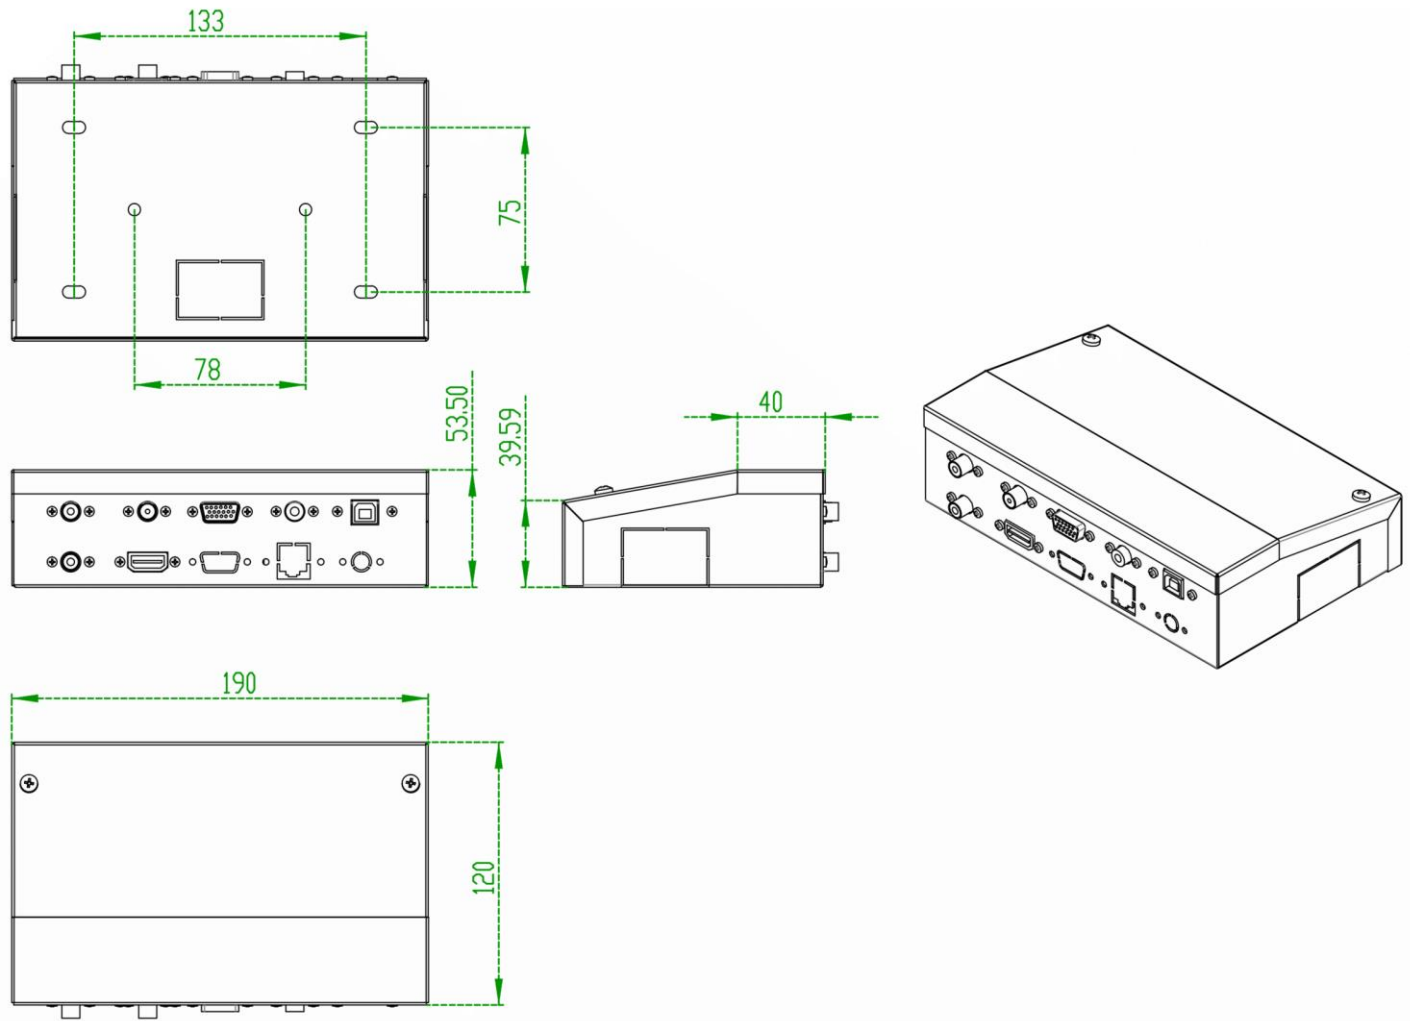

### RS PRO 7 Port Metal Box with AV Modular Couplers - 10m Kit

Stock number: 2299950

EN

The RS-PRO Audio-Visual metal box has modular connector type so you can change/add as required, the connectors are coupler type so all you have to do is attach your cables. These boxes have mounting holes for walls or desktops. This AV metal box is supplied as a kit with 10m cables.

#### Box Features

- 3.5mm Stereo Coupler
- 3 x RCA Connectors
- HDMI Coupler
- VGA Coupler
- USB Type B to Type A Coupler

#### Supplied Cables

- 1 x 10m SVGA Cable
- 1 x 10m 3.5mm Stereo Cable
- 1 x 10m HDMI Cable
- 1 x 5m Three RCA Cable
- 1 x 10m Active USB2.0 Extension Cable
- 1 x 0.5m USB 2.0 Type A (M) to Type A (M) Data Cable

## Box Dimensions

RoHS / REACH / CE