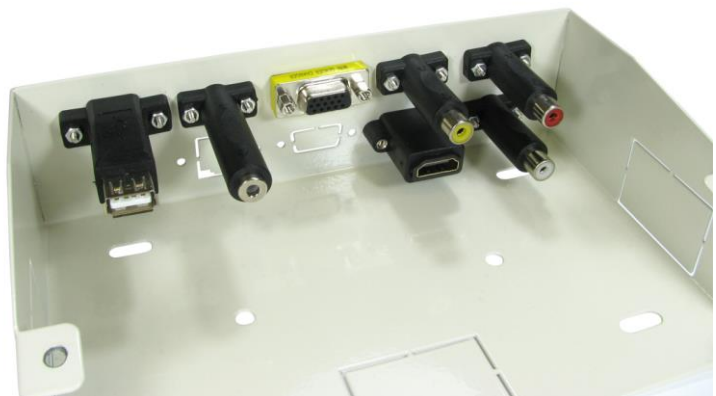

### RS PRO 7 Port Metal Box with AV Modular Couplers - 10m Kit

Stock number: 2299950

EN

The RS-PRO Audio-Visual metal box has modular connector type so you can change/add as required, the connectors are coupler type so all you have to do is attach your cables. These boxes have mounting holes for walls or desktops. This AV metal box is supplied as a kit with 10m cables.

#### Box Features

- 3.5mm Stereo Coupler
- 3 x RCA Connectors
- HDMI Coupler
- VGA Coupler
- USB Type B to Type A Coupler

#### Supplied Cables

- 1 x 10m SVGA Cable
- 1 x 10m 3.5mm Stereo Cable
- 1 x 10m HDMI Cable
- 1 x 5m Three RCA Cable
- 1 x 10m Active USB2.0 Extension Cable
- 1 x 0.5m USB 2.0 Type A (M) to Type A (M) Data Cable