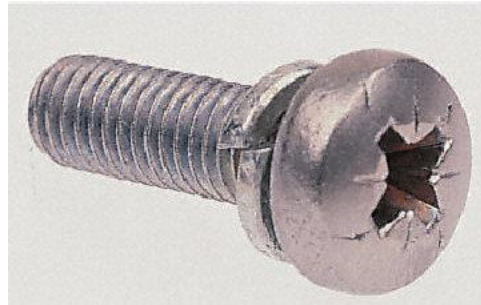

Professionally approved products.

Sems Screws

Galvanised Steel Pan Sem Screw

[RS Stock No. 279-149](#)

Features:

Drive Type : Pozidriv
 Head Shape : Pan
 Finish : Galvanised
 Material : Steel
 Washer Type : Spring

RS Part No.	Thread Size	Length
279149	M3	6mm