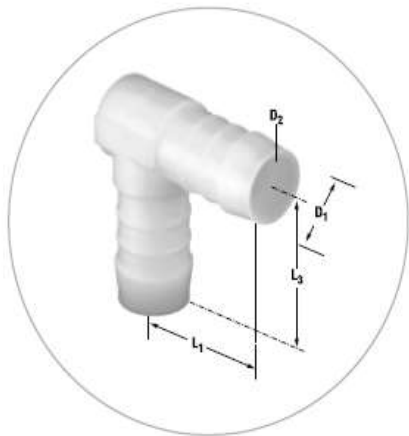

Datasheet

Stock No: 795-483

ENGLISH

RS Pro Elbow Male, POM

Product Details

Elbow Connector

Push-on Connectors

D1: Joiner Outer Diameter

D2: Joiner Inner Diameter

L1: Length

*Joiner Outer Diameter = Hose Inner Diameter

Acetal Resin, non toxic, tough, lightweight, good impact and wear resistance

Deep moulded ribs, use hose clips for high pressure, positive sealing

D1	D2	L1	L3
10	7	31	33.5

Unit:mm

Specifications:

Hose Inner Diameter	10mm
Coupling Connector Type	Elbow Coupler
Body Material	POM
Coupling Gender	Male
Coupling Connector Direction	Elbow
Series	WS