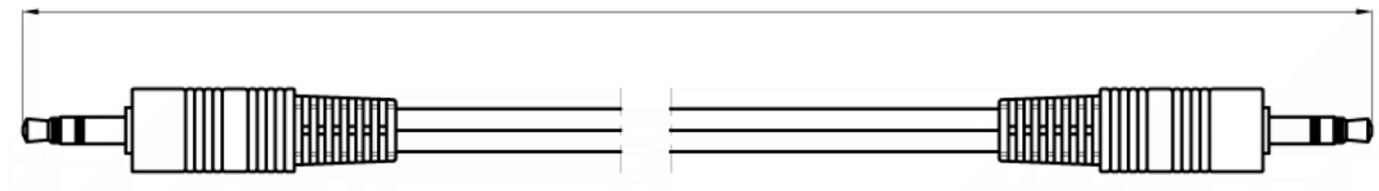

### RS PRO 20m 3.5mm Stereo Cable, Black

Stock number: 192-4415

EN

The RS PRO 20 metre, 3.5mm stereo jack cable has a black PVC jack and moulded black boots.

The connectors are nickel and have a strain relief to help avoid the cable splitting around the edge of the boot.

The 3.5mm jack plug is used on a variety of audio devices.

BLACK (3.5)  BLACK (3.5)

GOLD 3.5 STEREO MALE TO 3.5  
STEREO MALE OD2.8\*5.6(0.1/10+0.1/10)  
BLACK CABLE

RoHS / REACH / CE