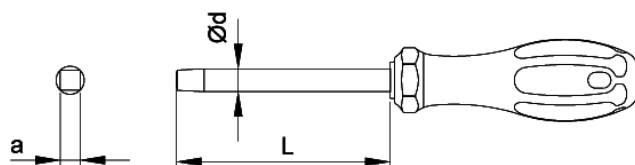

Datasheet

RS Pro Square Screwdrivers

EN

Product feature:

- For square socket (Robertson) screws
- Chrome Vanadium Molybdenum steel blade
- Matt chrome finish
- Black tip
- Softgrip handle

RS CODE NO	CODE NO		a ref. mm	Ød mm	L mm	 mm	 g
1829759	F24-001-100RS	No.1	2.31	5	100	100	62
1829760	F24-002-125RS	No.2	2.85	6	125	110	92
1829761	F24-003-150RS	No.3	3.37	7	150	110	112