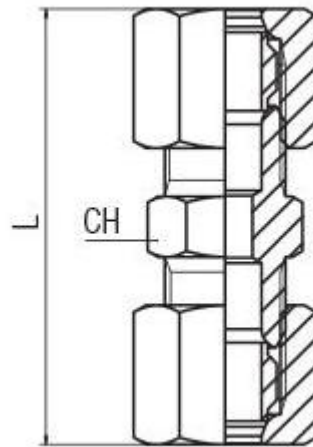

Product Description

The RS PRO straight connector compression is made up of brass. The working pressures and working temperatures depend on which type of tube is used, for this reason, the values must be determined in accordance with the tube's features. Hereunder, we specify the values of the maximum pressure advised for the fittings at a temperature of 20° C connected with copper tube, which has a thickness of 1 mm. Here the tube size is 8 and corresponding maximum pressure advised is 133.6 bar.

Pipe Fitting Connection Type	Threaded
Connection 1	M14 Metric Female
Connection Gender 1	Female
Thread Size 1	M14
Thread Standard 1	Metric
Connection 2	M14 Metric Female
Connection Gender 2	Female
Thread Size 2	M14
Thread Standard 2	Metric
Length	40mm
Wrench Size	13mm

Operation Environment Specifications

Temperature	Min.	Max.
	- 60 °C	+ 300 °C

Approvals

Approvals	RoHS and REACH compliant
-----------	--------------------------

Similar Products

Parameters	2312579	2312580
Brand	RS PRO	RS PRO
Pipe Fitting Connection Type	Threaded	Threaded
Connection 1	M14 Metric Female	M14 Metric Female
Connection Gender 1	Female	Female
Thread Size 1	M14	M14
Thread Standard 1	Metric	Metric
Connection 2	M14 Metric Female	M14 Metric Female
Connection Gender 2	Female	Female
Thread Size 2	M14	M14
Thread Standard 2	Metric	Metric
Length	33mm	36mm
Wrench Size	10mm	11mm