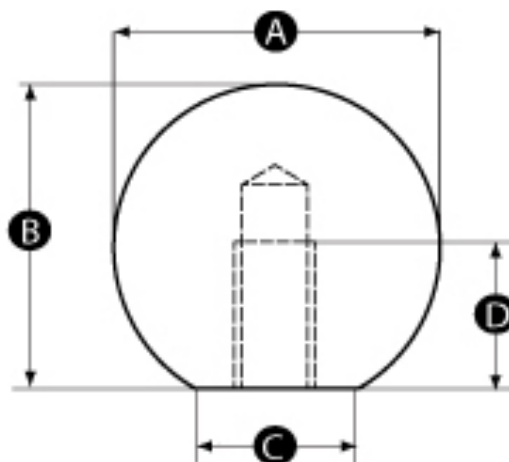

# Push-fit Polished Stainless Steel Ball Knob

RS Stock No: 1443643

## Specification

Material: Stainless steel - 304

Finish: Highly polished

Bore: Push-fit assembly

Stock no	A	B	C	D	Bore size (mm) - H7 Tolerance
1443639	16	15	8	10	4
1443640	16	15	8	10	5
1443641	20	18	12	12	5
1443642	20	18	12	12	6
1443643	25	23	15	16	6
1443644	25	23	15	16	8
1443645	32	29	18	20	6
1443646	32	29	18	20	8
1443648	38	35	22	24	6
1443649	38	35	22	24	8
1443647	38	35	22	24	10
1443650	44	37	32	28	10