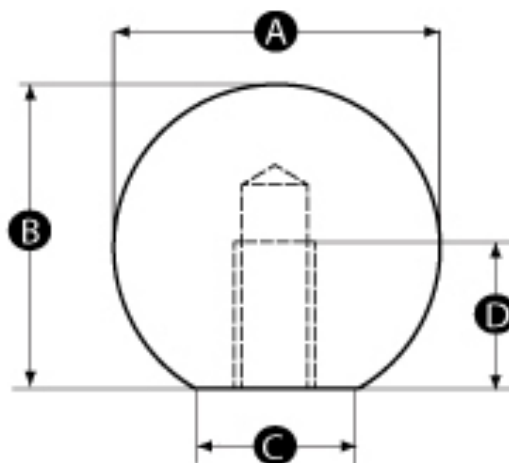

Datasheet

Push-fit Polished Stainless Steel Ball Knob

RS Stock No: 1443639

Specification

Material: Stainless steel - 304

Finish: Highly polished

Bore: Push-fit assembly

Stock no	A	B	C	D	Bore size (mm) - H7 Tolerance
1443639	16	15	8	10	4
1443640	16	15	8	10	5
1443641	20	18	12	12	5
1443642	20	18	12	12	6
1443643	25	23	15	16	6
1443644	25	23	15	16	8
1443645	32	29	18	20	6
1443646	32	29	18	20	8
1443648	38	35	22	24	6
1443649	38	35	22	24	8
1443647	38	35	22	24	10
1443650	44	37	32	28	10