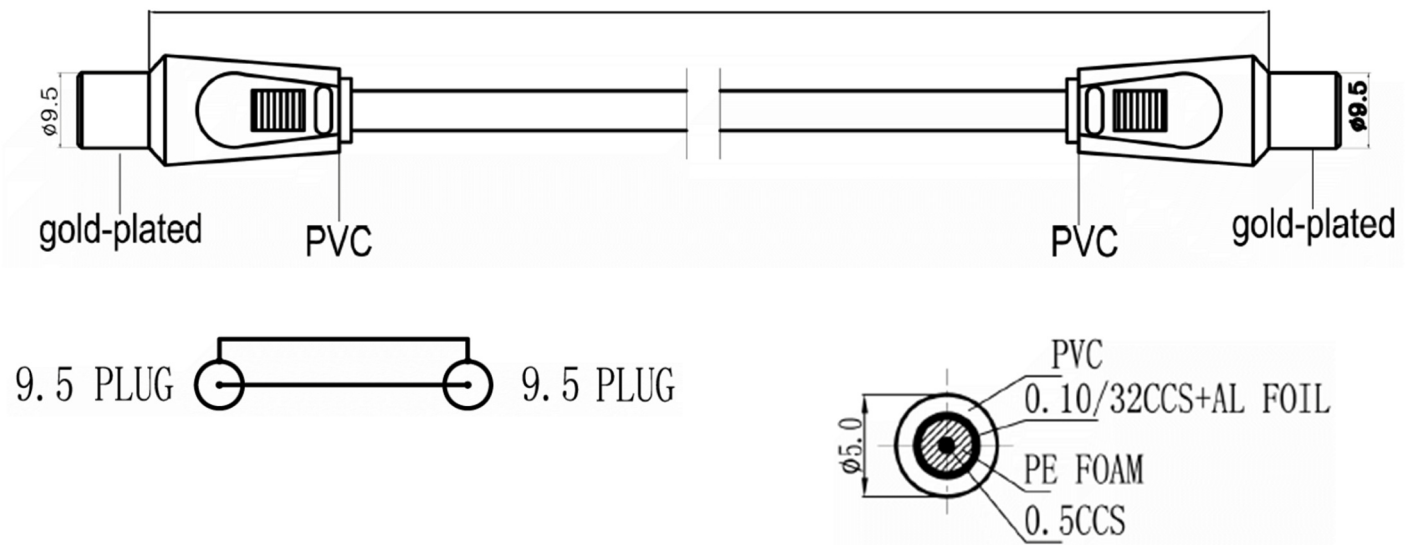

Datasheet

RS PRO 30m Coaxial Male to Male TV Cable, Black

Stock number: 192-4499

EN

The RS PRO 30 metre, 75-ohm coaxial TV cable has a black PVC jack and boots.

The inner core is a single, solid core and has a PE foam surrounding and is double shielded with a layer of aluminium foil and a CCS braid.

Coaxial TV cables are generally used to connect a TV aerial to a TV.

RoHS / REACH / CE