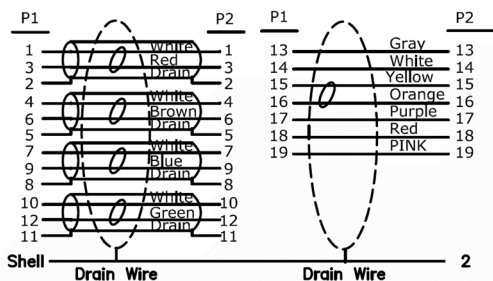

Datasheet

RS PRO 0.5mtr HDMI Male - 3 Female Switch - Black

Stock number: 182-8803

EN

The RSPRO 0.5 metre male to 3 female HDMI switch which has a black PVC jack and an outer diameter of 7.3mm. The connectors have a gold flash covering to prevent corrosion.

The connector hood is also made of black PVC with a small foot print of 19.44mm wide and 11mm high, and have a strain relief to prevent the jacket splitting around the boot.

There is a push button selection switch on the switch to select the port you wish to use.

HDMI is possibly the most common display connection on the market which can be found on devices ranging from PC's, Bluray players, games consoles and more.