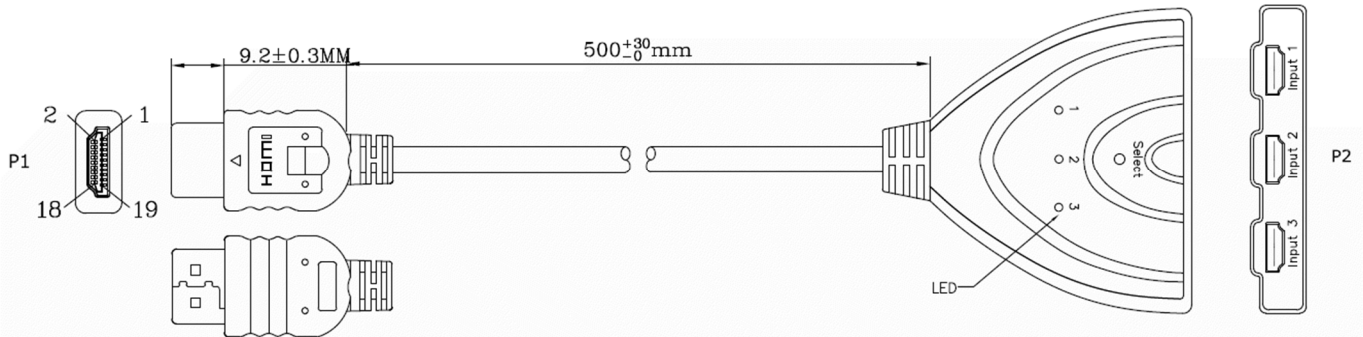

Datasheet

RS PRO 0.5mtr HDMI Male - 3 Female Switch - Black

Stock number: 182-8803

EN

The RSPRO 0.5 metre male to 3 female HDMI switch which has a black PVC jack and an outer diameter of 7.3mm. The connectors have a gold flash covering to prevent corrosion.

The connector hood is also made of black PVC with a small foot print of 19.44mm wide and 11mm high, and have a strain relief to prevent the jacket splitting around the boot.

There is a push button selection switch on the switch to select the port you wish to use.

HDMI is possibly the most common display connection on the market which can be found on devices ranging from PC's, Bluray players, games consoles and more.