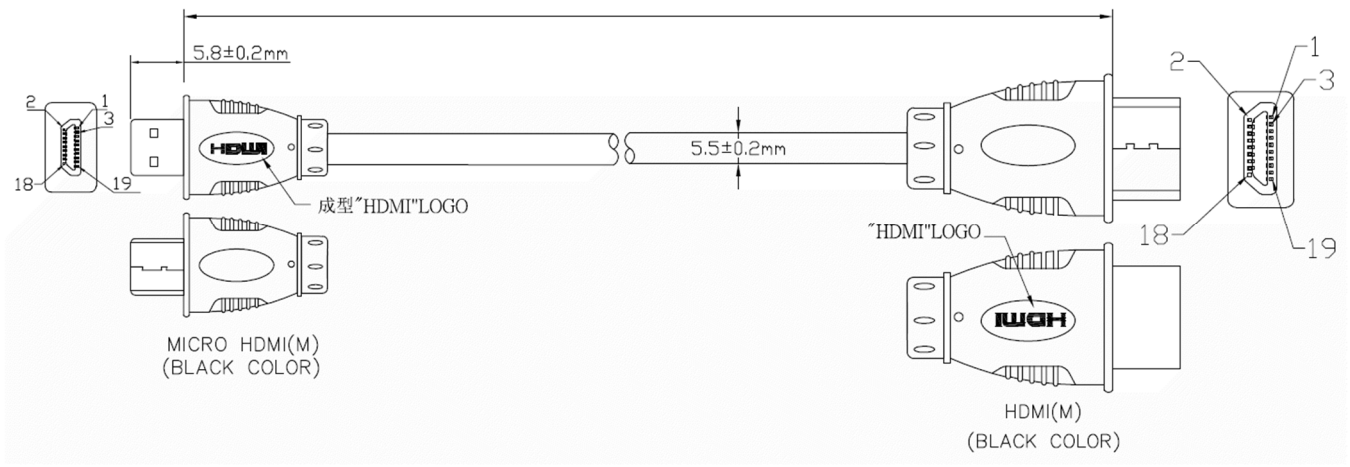

Datasheet

RS PRO 3mtr HDMI Type D (Micro) Male to HDMI Male High Speed with Ethernet Cable

Stock number: 182-8767

EN

The RSPRO 3 metre HDMI type D male to HDMI male cable which has a black PVC jack and an outer diameter of 5.5mm. The connectors have a gold flash covering to prevent corrosion.

The connector hoods are also made of black PVC.

HDMI is possibly the most common display connection on the market which can be found on devices ranging from PC's, Bluray players, games consoles and more. Micro HDMI, not to be confused with mini HDMI, is most commonly found on mobile device.

HDMI(M)	1	3	2	4	6	5	7	9	8	10	12	11	14	19	17	13	15	16	18	64
Micro HDMI	3	5	4	6	8	7	9	11	10	12	14	13	2	1	16	15	17	18	19	64
	PAIR		Drain	PAIR		Drain	PAIR		Drain	PAIR		Drain	PAIR		Drain	32AWG				Drain

1. CABLE: 32AWG,UL20276,AL+B-FOIL,[(#32*1P+D+FAM)*5PCS+#32*4C]+AM+B, BLACK COLOR,OD=5.5mm,PVC JACKET(Conductor: BC)(D: 30# CCS).
2. LENGTH
3. CONNECTORS: HDMI19P(M)*1PCS,MICRO HDMI19P(M)(BLACK INSULATOR),(镀金头).
4. MOLD:MOLDING TYPE.
5. CONTACTS