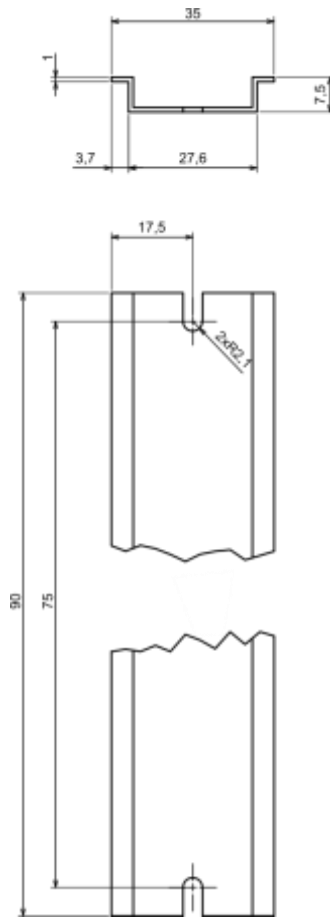

Datasheet

RS PRO DIN Rail

Stock number: 2006727

EN

Product Details

Din rail for RS PRO 1862278, RS PRO 1862279, RS PRO 1862280 and RS PRO 1920702 hermetic enclosures.

Features and Benefits

- Made of galvanized steel

rspro.com

All dimensions are given within +/-0,5mm tolerance