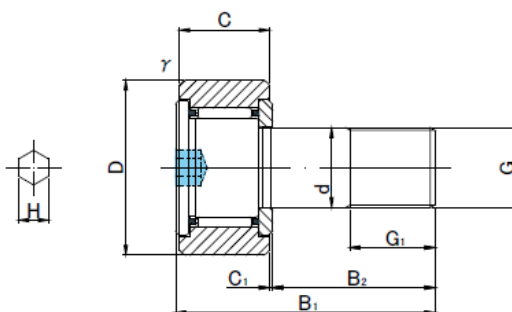

Datasheet

Stock No: **2346946**

RS PRO Standard Type Cam Follower, Crowned Outer, Steel

Standard Type Cam Follower, Crowned Outer, Steel

Specifications:

Basic dimensions

Outer diameter [D]	22 mm
Outer width [C]	12 mm
Stud diameter [d]	10 mm
Thread size [G]	M10 X 1.25
Thread length [G1]	12 mm
Overall length [B1]	36 mm
Stud length [B2]	23 mm

Physical properties

Load rating dynamic [Cr]	5390 n
Load rating static [C0r]	6860 n
Limiting speed grease	17000 rpm

Other data

Weight	0.0450 kg