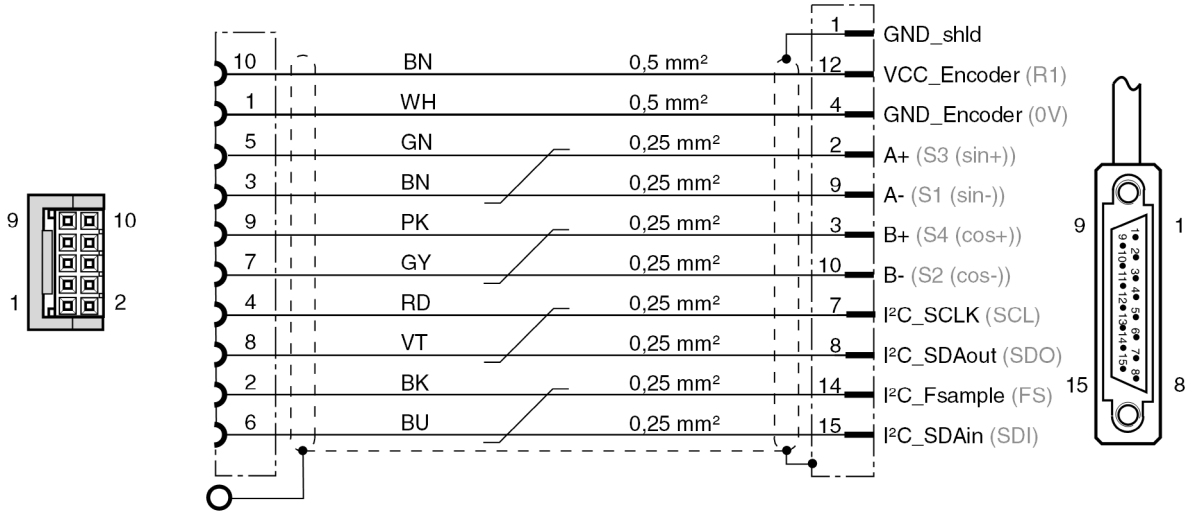

Connection Cables

IKS0223

Encoder Connection	Bulk cable	Connection controller
INS0672/C01	INK0448	INS0760/C01

KA000059v02_nn.fh11

Tab. 28-3: Interconnection diagram IKS0223