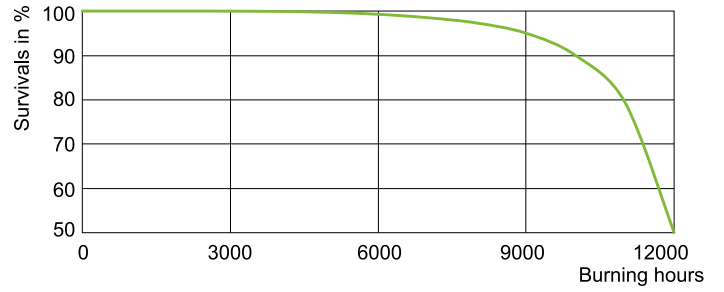

MASTERC colour CDM-T

Lifetime

Lumen Maintenance Diagram - MASTERC CDM-T 35W/830 G12 1CT/12

Life Expectancy Diagram - MASTERC CDM-T 35W/830 G12 1CT/12