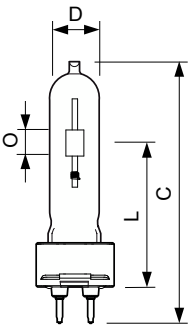

Product data

General Information	
Cap-Base	G12 [G12]
Operating Position	UNIVERSAL [Any or Universal (U)]
Flux measurement reference	Sphere
Life to 50% Failures (Nom)	12,000 hour(s)

Light Technical	
Color Code	830 [CCT of 3000K]
Luminous Flux	3,100 lm
Color Designation	Warm White (WW)
Chromaticity Coordinate X (Nom)	0.434
Chromaticity Coordinate Y (Nom)	0.398
Correlated Color Temperature (Nom)	3000 K

MASTERC colour CDM-T

Mechanical and Housing

Bulb Finish	Clear
Bulb Shape	T19 [T 19mm]

Approval and Application

Energy Efficiency Class	G
Mercury (Hg) Content (Max)	3.2 mg
Mercury (Hg) Content (Nom)	3.1 mg
Energy Consumption kWh/1000 h	40 kWh
EPREL Registration Number	473333

Product Data

Order product name	MASTERC CDM-T 35W/830 G12 1CT/12
--------------------	----------------------------------

Full product name	MASTERC CDM-T 35W/830 G12 1CT/12
Full product code	871150019697215
Order code	928083105125
Material Nr. (12NC)	928083105125
Numerator - Quantity Per Pack	1
EAN/UPC - Product/Case	8711500196972
Numerator - Packs per outer box	12
EAN/UPC - Case	8711500196989

Dimensional drawing

Product	D (max)	D	O	L (min)	L (max)	L	C (max)
MASTERC CDM-T 35W/830 G12 1CT/12	20 mm	0.75 inch	5 mm	55 mm	57 mm	56 mm	103 mm

Photometric data

Light Distribution Diagram - MASTERC CDM-T 35W/830 G12 1CT/12