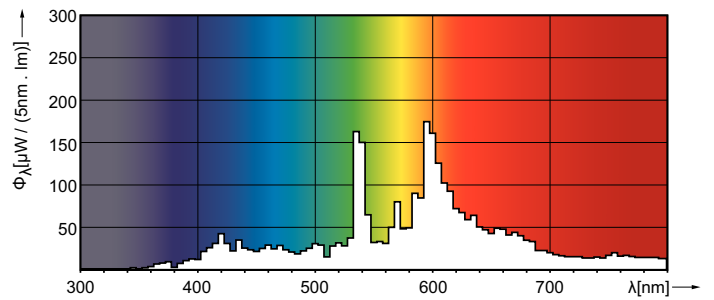

Light Distribution Diagram - MASTERC CDM-T 35W/830 G12 1CT/12

Spectral Power Distribution Colour - MASTERC CDM-T 35W/830 G12 1CT/12