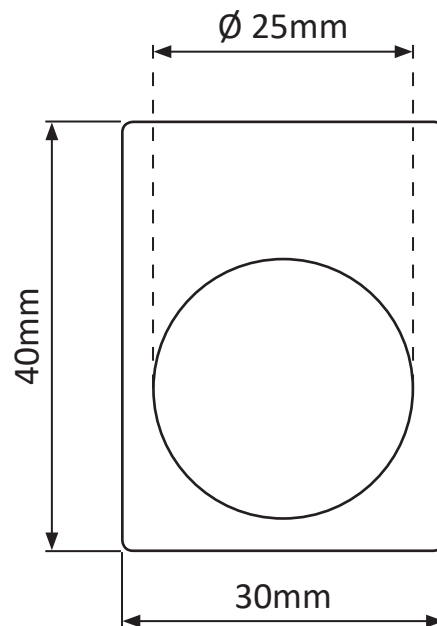

Datasheet

Stock No: 175-3960

Legend Plate with “OFF ON” Marking

Specifications:

- Product Type: Legend Plate
- Product Category: Marking Accessory
- Compatible with: Ø 22.5mm Control or Signalling Unit
- Dimensions: 30mm x 40mm
- Marking: “OFF ON”
- Language: English