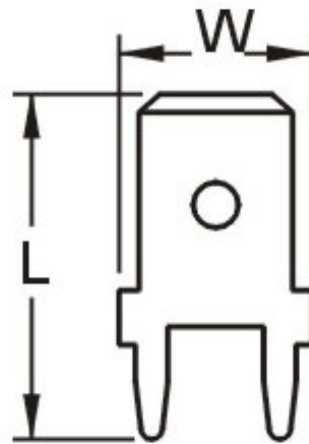

ENGLISH

Datasheet

RS: 125-2006

MALE TERMINALS

ITEM NO.	NEMA TAB	DIMENSION inch(mm)		Q'TY
		W	L	BOX
125-2006	.032X.250	0.311	0.551	1000
	0.8X6.35	7.9	14.0	

LT: LOOSE PIECE, TIN PLATED
TERMINAL MATERIAL: BRASS