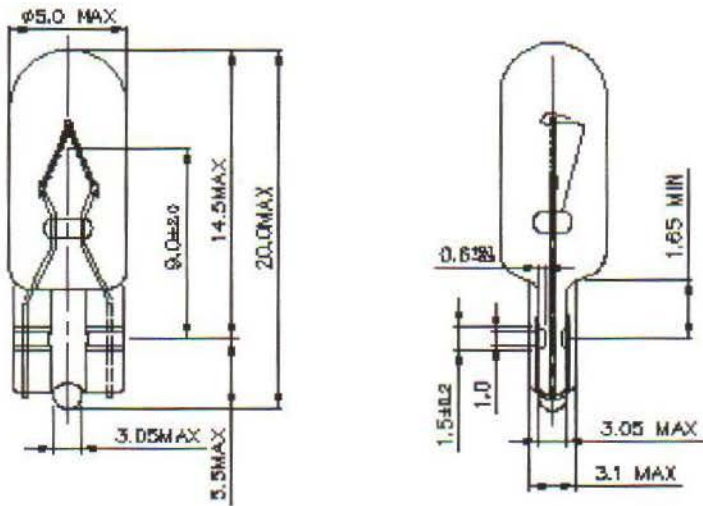

### Features and Benefits

- Voltage rating of 12 V
- Current rating of 83 mA
- 5000 h lifetime

**Specifications:**

Current Rating	83 mA
Diameter	5 mm
Lamp Base	Wedge
Lamp Size	T1 1/2
Length	20 mm
Lens Colour	Clear
Life Hours	5000 h
Luminosity	3 lm
Voltage Rating	12 V

RS Stock No.	6559564
--------------	---------

*DRAWING - I*

Unit : mm

1. Structure	Bulb Type	T1 1/2 Clear
	Bulb Diameter	Ø5.0Max.
	Length	20.0Max
	Base Type	Wedge Base
2. Design Characteristics	Voltage	12V
	Amperage	83mA±10%
	Filament Type	Vacuum type
	Luminous Flux	3.0Lm±20%
	Life Hours	5,000Hrs