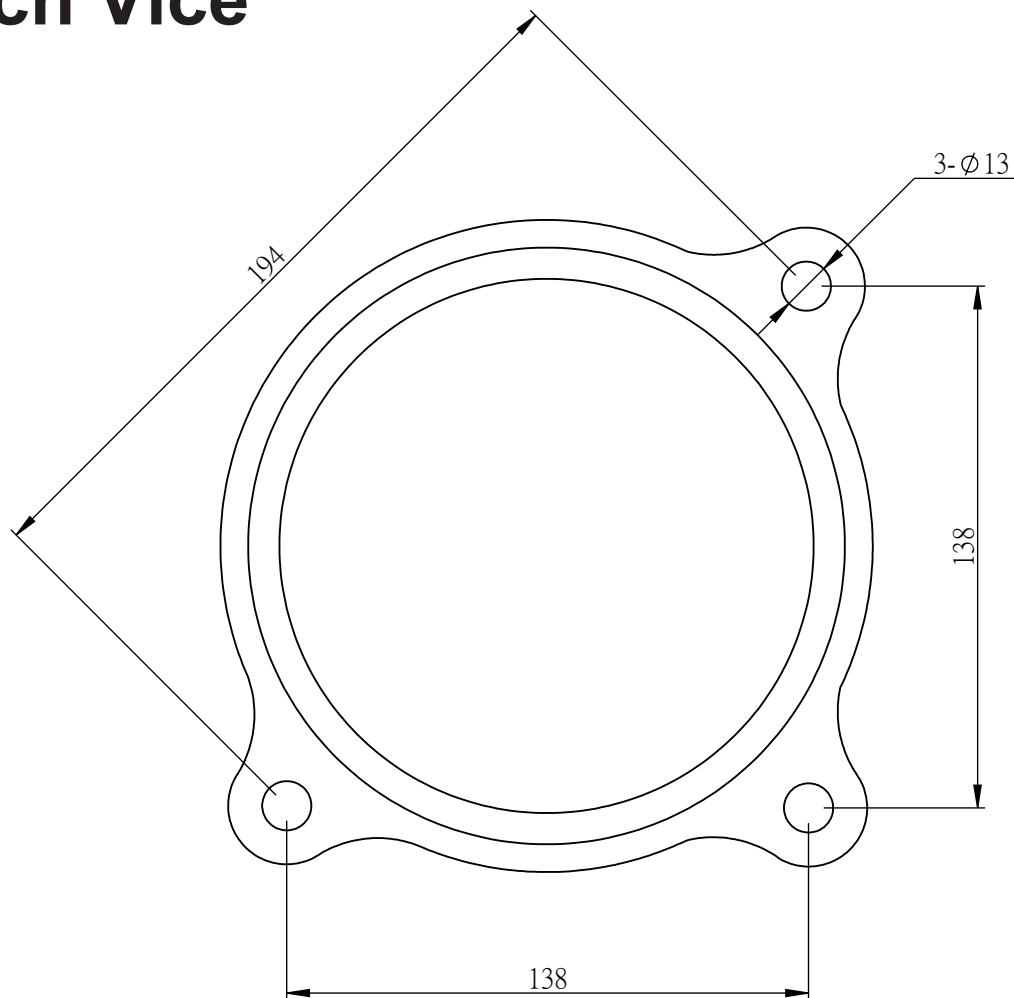

Drawing

RS PRO Bench Vice

Stock No: 2325722

Unit: mm