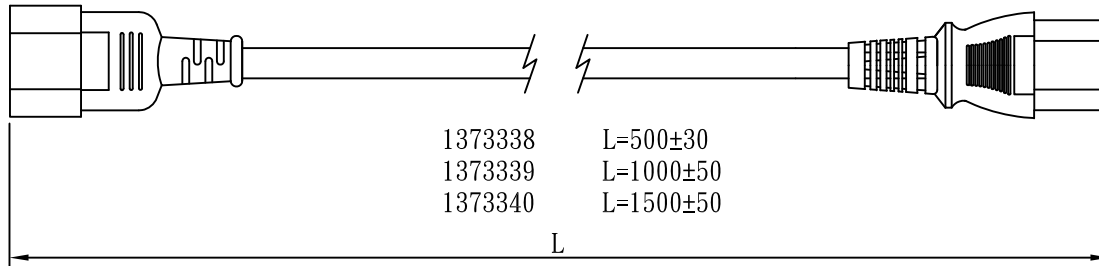

MARKING:

MARKING:

1373338 L1=100±30  
 1373339 L1=150±30  
 1373340 L1=180±30

WIRING COLOR:

E: Yellow/Green  
 N: Blue  
 L: Brown

LENGED ON CORD : (E04-14)

△VDE KEMA-KEUR 符合 △VDE △CEBEC 809 符合 NF-USE 1346  
 IEMMEQU H05VV-F 3G 0.75mm<sup>2</sup> 300/500V -LF- CE

No	BOM ITEM	Q' TY	P/N
1	KPR-11 TERMINAL	3 pcs	BBN11000
2	IS-011 DUST COVER(BLUE)	1 pcs	MP0110HG
3	IS-011 INNER BODY	1 pcs	MI011000
4	PVC 45P (SA87, IS-011)	18 g	RPP045HG
5	KPR-14 TERMINAL	3 pcs	BBB14000
6	IS-14 INNER BODY	1 set	MI014000
7	PVC 45P (SA87, IS-14)	22 g	RPP045HG
8	PE TIE (WHITE , 6 inch )	1 pcs	KBW10006
9	PE BAG(120*260)	1 pcs	KPR10026
10	LABEL(45*25)	1 pcs	

NOTE:1. CORD 128  
 2. CONTENT 13733XX

CABLE	H05VV-F 3G 0.75 DENT PRINT CT-HG(BLUE)				
PLUG	IS-011 + IS-14	LENGTH	L	UNIT	mm
CLIENT	NAME	First connectivity	N/W	UNIT	kg
	P/N	13733XX	SG DWG	SR-172524-3	VER. A