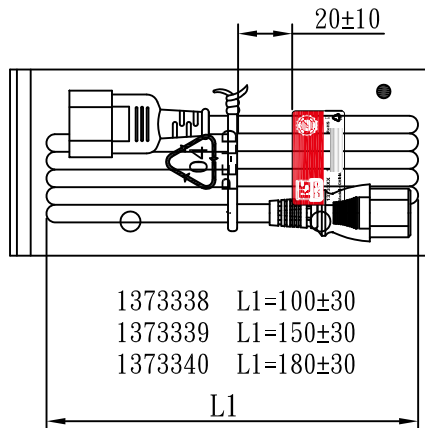

MARKING:

MARKING:

1373338 L1=100±30  
 1373339 L1=150±30  
 1373340 L1=180±30

WIRING COLOR:

E: Yellow/Green  
 N: Blue  
 L: Brown

LENGED ON CORD : (E04-14)

△VDE KEMA-KEUR 符合 △VDE △CEBEC 809 符合 NF-USE 1346  
 IEMMEQU H05VV-F 3G 0.75mm<sup>2</sup> 300/500V -LF- CE

No	BOM ITEM	Q' TY	P/N
1	KPR-11 TERMINAL	3 pcs	BBN11000
2	IS-011 DUST COVER(BLUE)	1 pcs	MP0110HG
3	IS-011 INNER BODY	1 pcs	MI011000
4	PVC 45P (SA87, IS-011)	18 g	RPP045HG
5	KPR-14 TERMINAL	3 pcs	BBB14000
6	IS-14 INNER BODY	1 set	MI014000
7	PVC 45P (SA87, IS-14)	22 g	RPP045HG
8	PE TIE (WHITE , 6 inch )	1 pcs	KBW10006
9	PE BAG(120*260)	1 pcs	KPR10026
10	LABEL(45*25)	1 pcs	

NOTE:1. CORD 128  
 2. CONTENT 13733XX

CABLE	H05VV-F 3G 0.75 DENT PRINT CT-HG(BLUE)				
PLUG	IS-011 + IS-14	LENGTH	L	UNIT	mm
CLIENT	NAME	First connectivity	N/W	UNIT	kg
	P/N	13733XX	SG DWG	SR-172524-3	VER. A