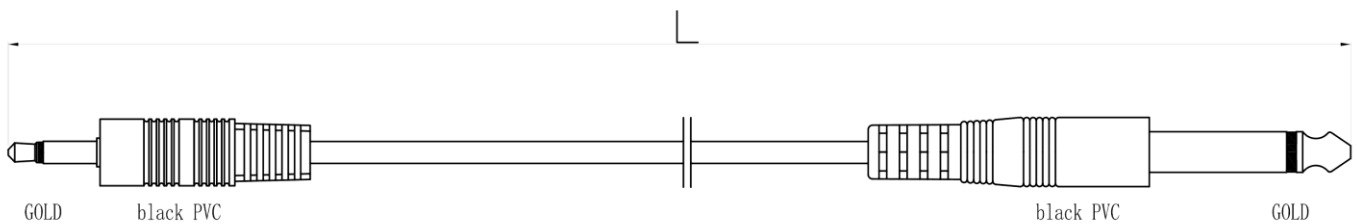

### RS PRO 5m Mono 6.35mm Jack to 3.5mm Jack Cable

Stock number: 2368991

EN

The RS-PRO range of cables 6.35mm to 3.5mm Mono cables are ideal for connecting between two pieces of audio equipment that have 3.5mm / 6.35mm sockets.

These types of mono jacks are also be referred to as TS (Tip Sleeve) connectors. They are assembled with gold connectors for a high-quality finish that also provide anti-corrosive properties.

- 5m
- 6.35mm Jack
- 3.5mm Jack
- Mono Audio
- Gold Connectors

1. CABLE: 0.12CU\*18+0.12CCS\*28+OD3.5mm, BLACK COLOR , PVC JACKET.
2. CONNECTORS:  $\phi$ 3.5mm MONO PLUG\*1PCS,  $\phi$ 6.35mm MONO PLUG\*1PCS,
3. MOLD ASSEMBLY, BLACK COLOR
4. OPEN/SHORT TEST: 100% TEST.
5. ROHS COMPLIANT