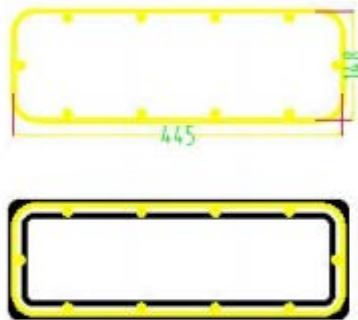

Approvals

Declarations	RoHS Certificate of Compliance

Similar Products

Stock No.	Brand	Product Name	Colour	Body Material	Dimensions
775-5300	RS PRO	Steel Wall Box	Grey	Steel	300 mm x 250 mm x 150 mm
775-5788	RS PRO	Steel Wall Box	Grey	Steel	300 mm x 200 mm x 150 mm

Additional Information / Installation Diagrams / Illustrations / Accessories

Seal Plate